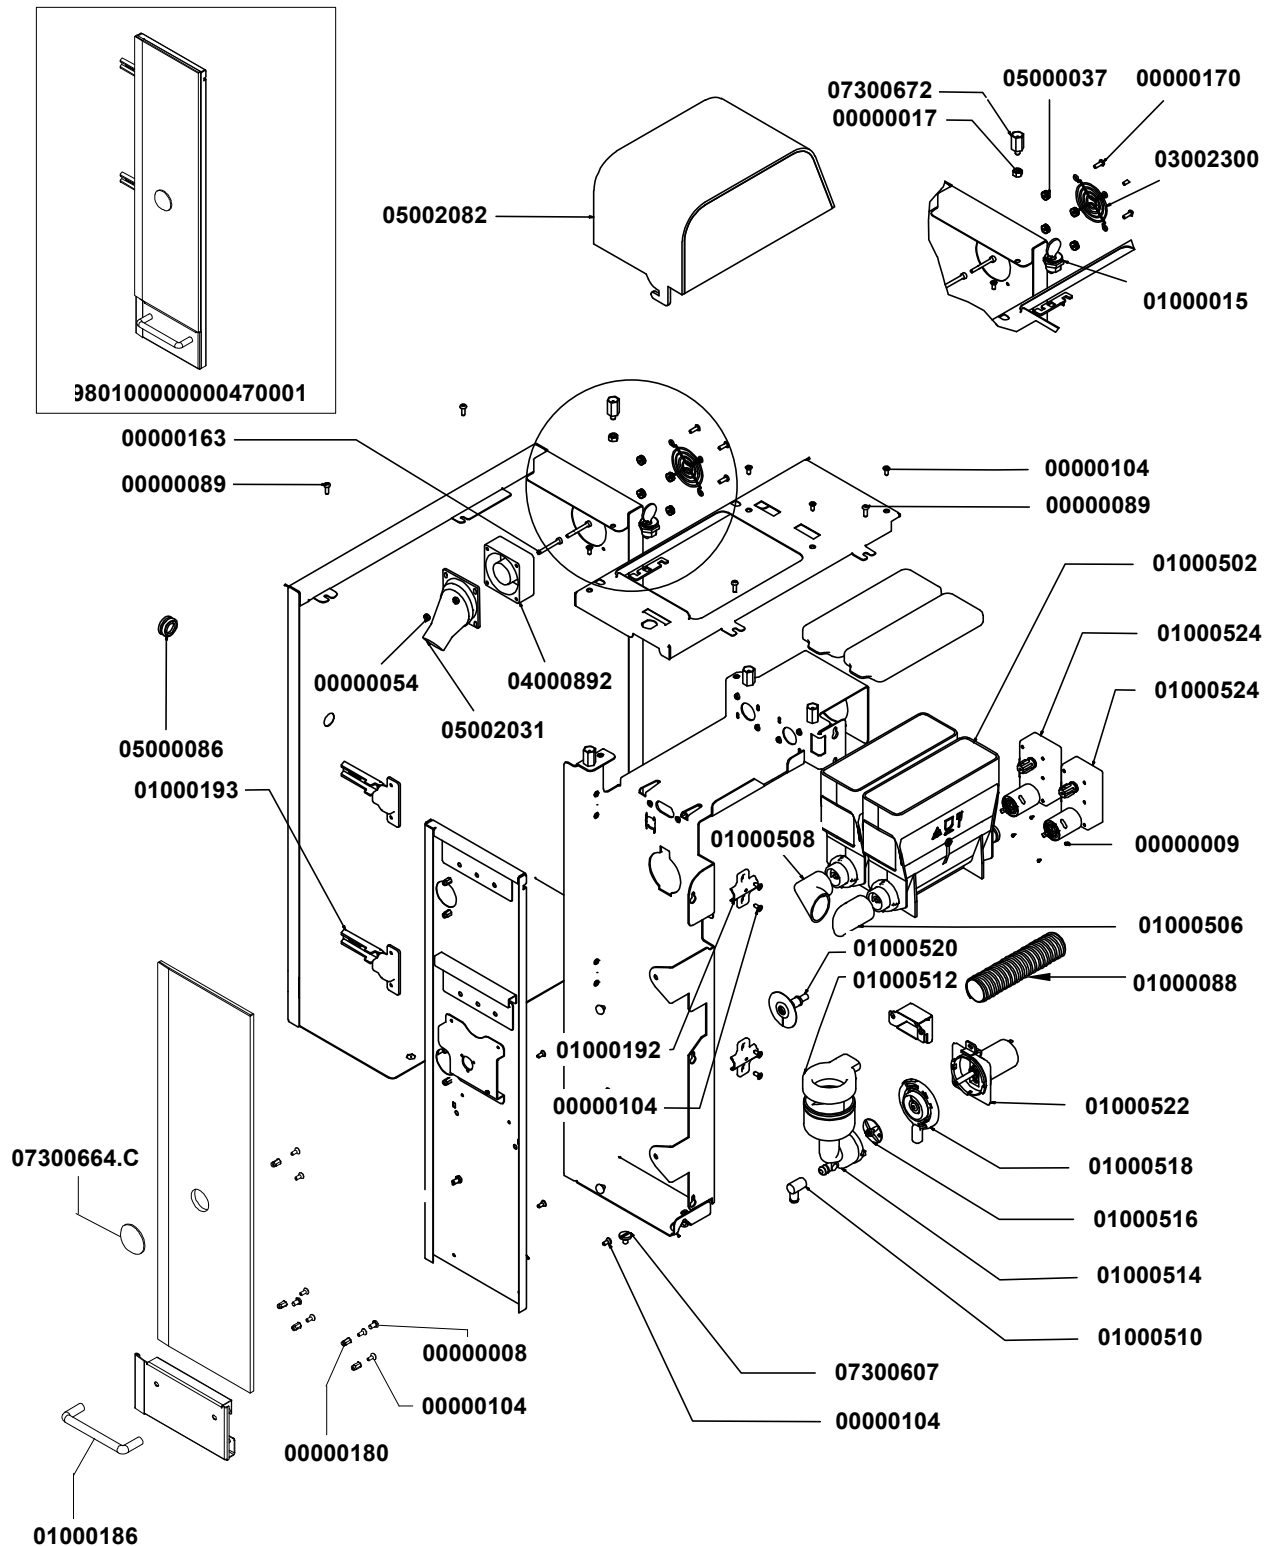

CODE	DESCRIPTION	DESCRIZIONE
04000920	BOARD CABLE USB	CAVO SCHEDA USB
04000901	DUST MODULE WIRING	CABL. MODULO POLVER