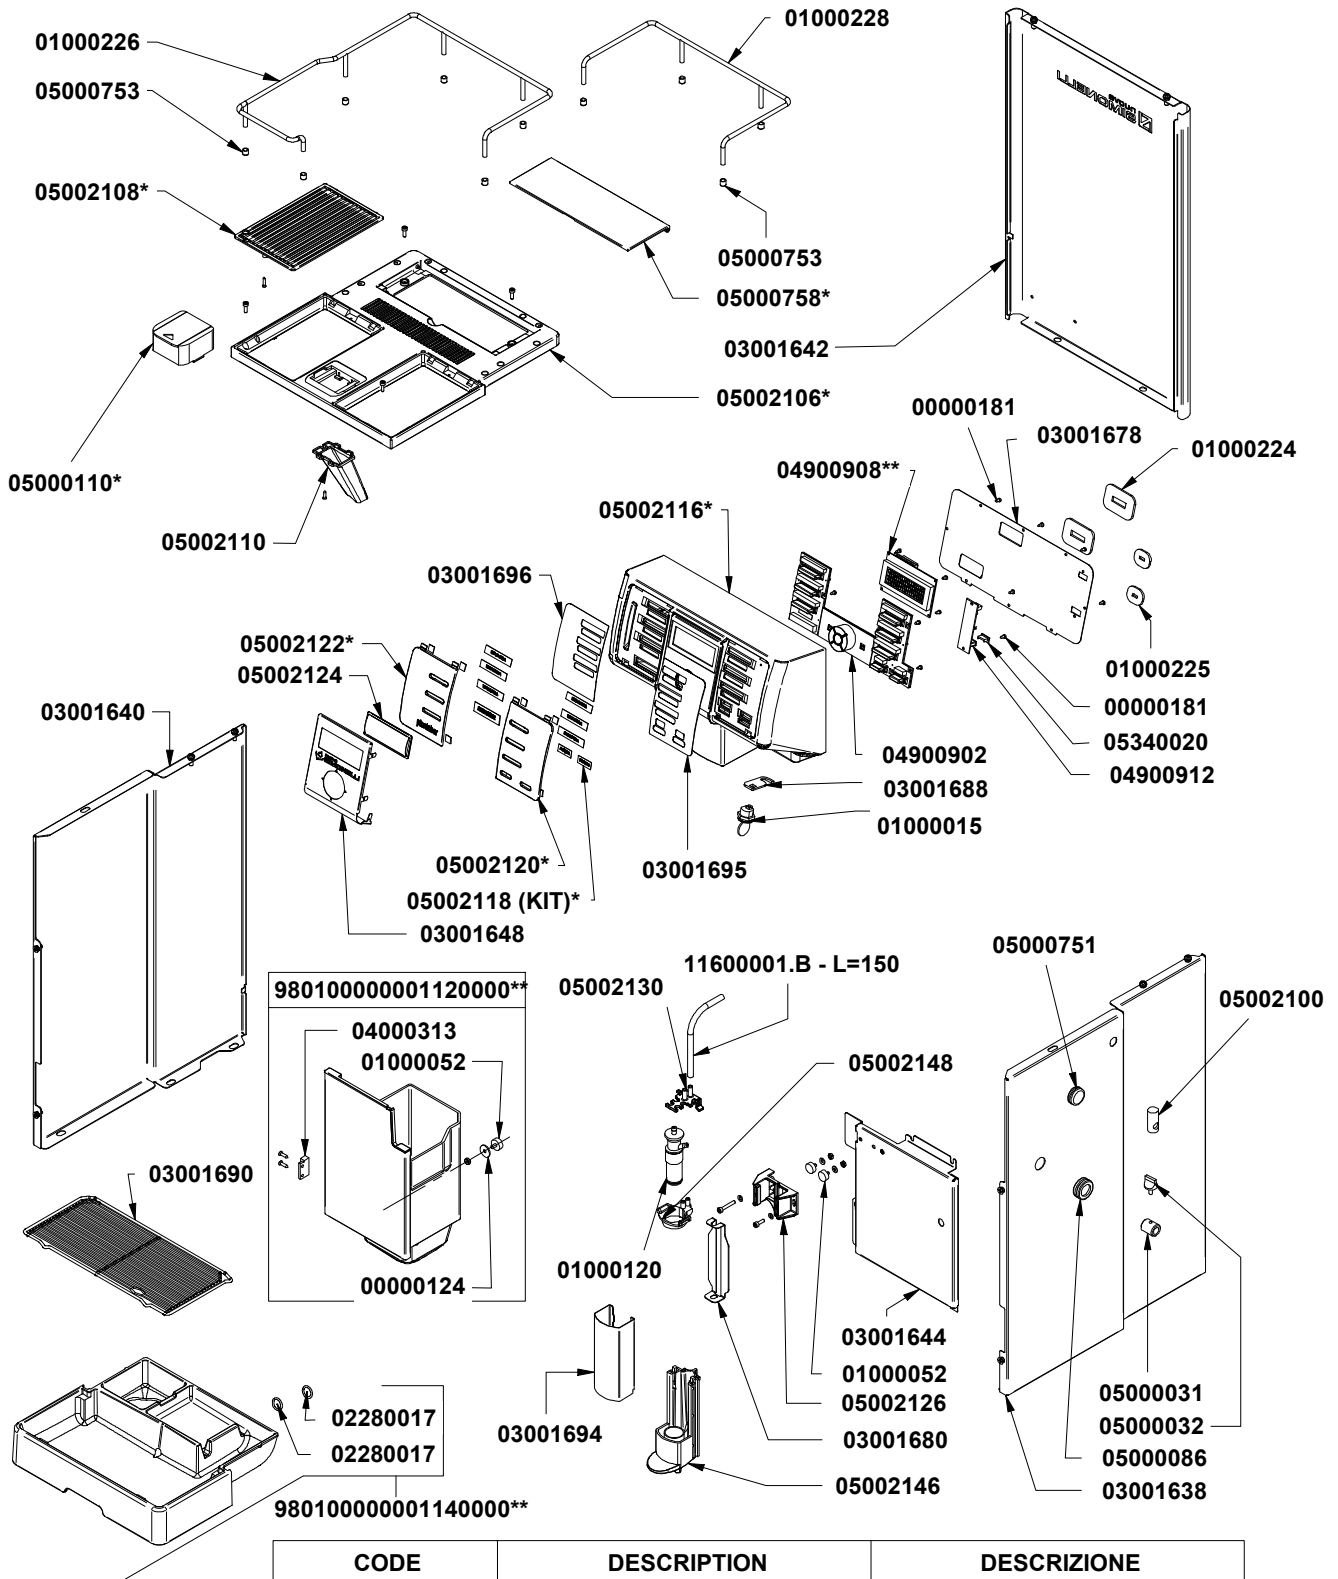

CODE	DESCRIPTION	DESCRIZIONE
98250000000400	TRAN. KIT DISPENSING NOZZLE	KIT TRASF.BECCO EROGAZIONE

*Specify color
Specificare colore

**Specify version
Specificare versione