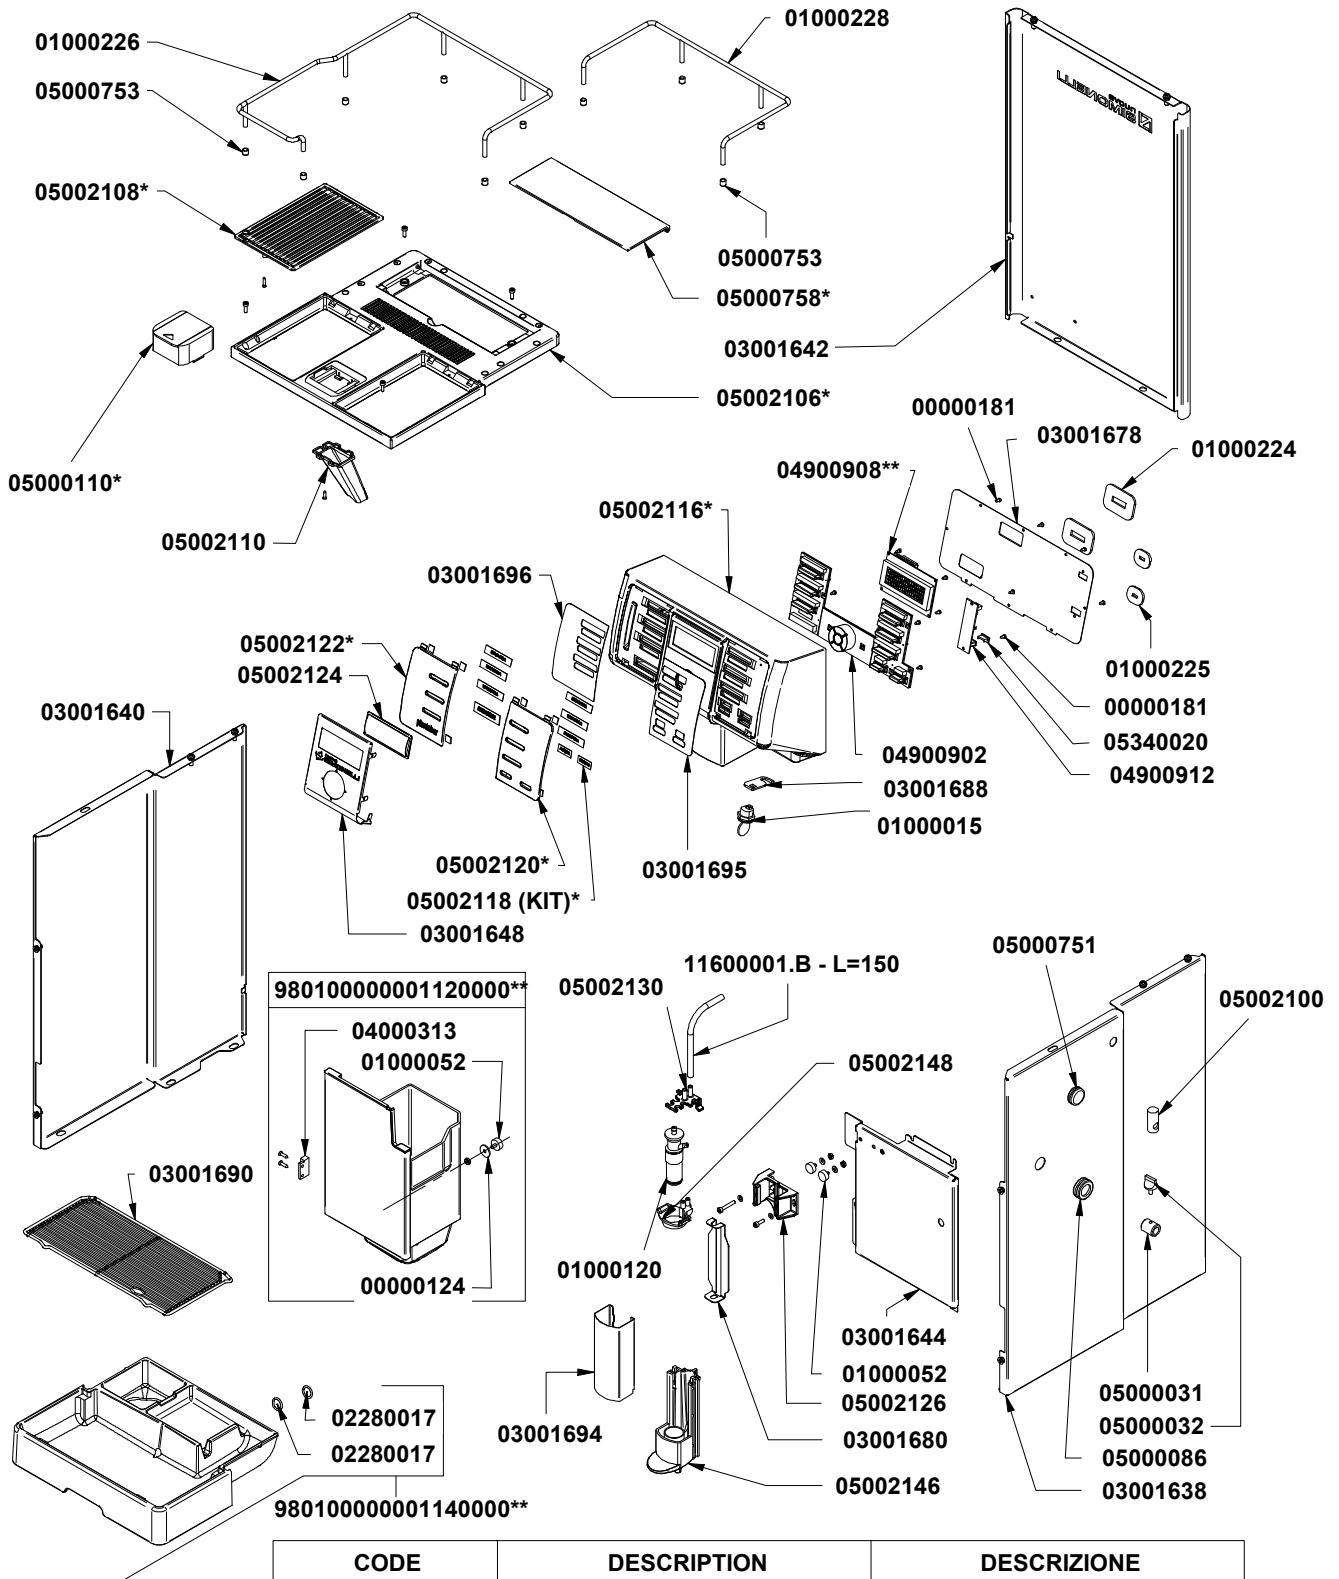

CODE	DESCRIPTION	DESCRIZIONE
98250000000400	TRAN. KIT DISPENSING NOZZLE	KIT TRASF.BECCO EROGAZIONE

*Specify color
Specificare colore

**Specify version
Specificare versione