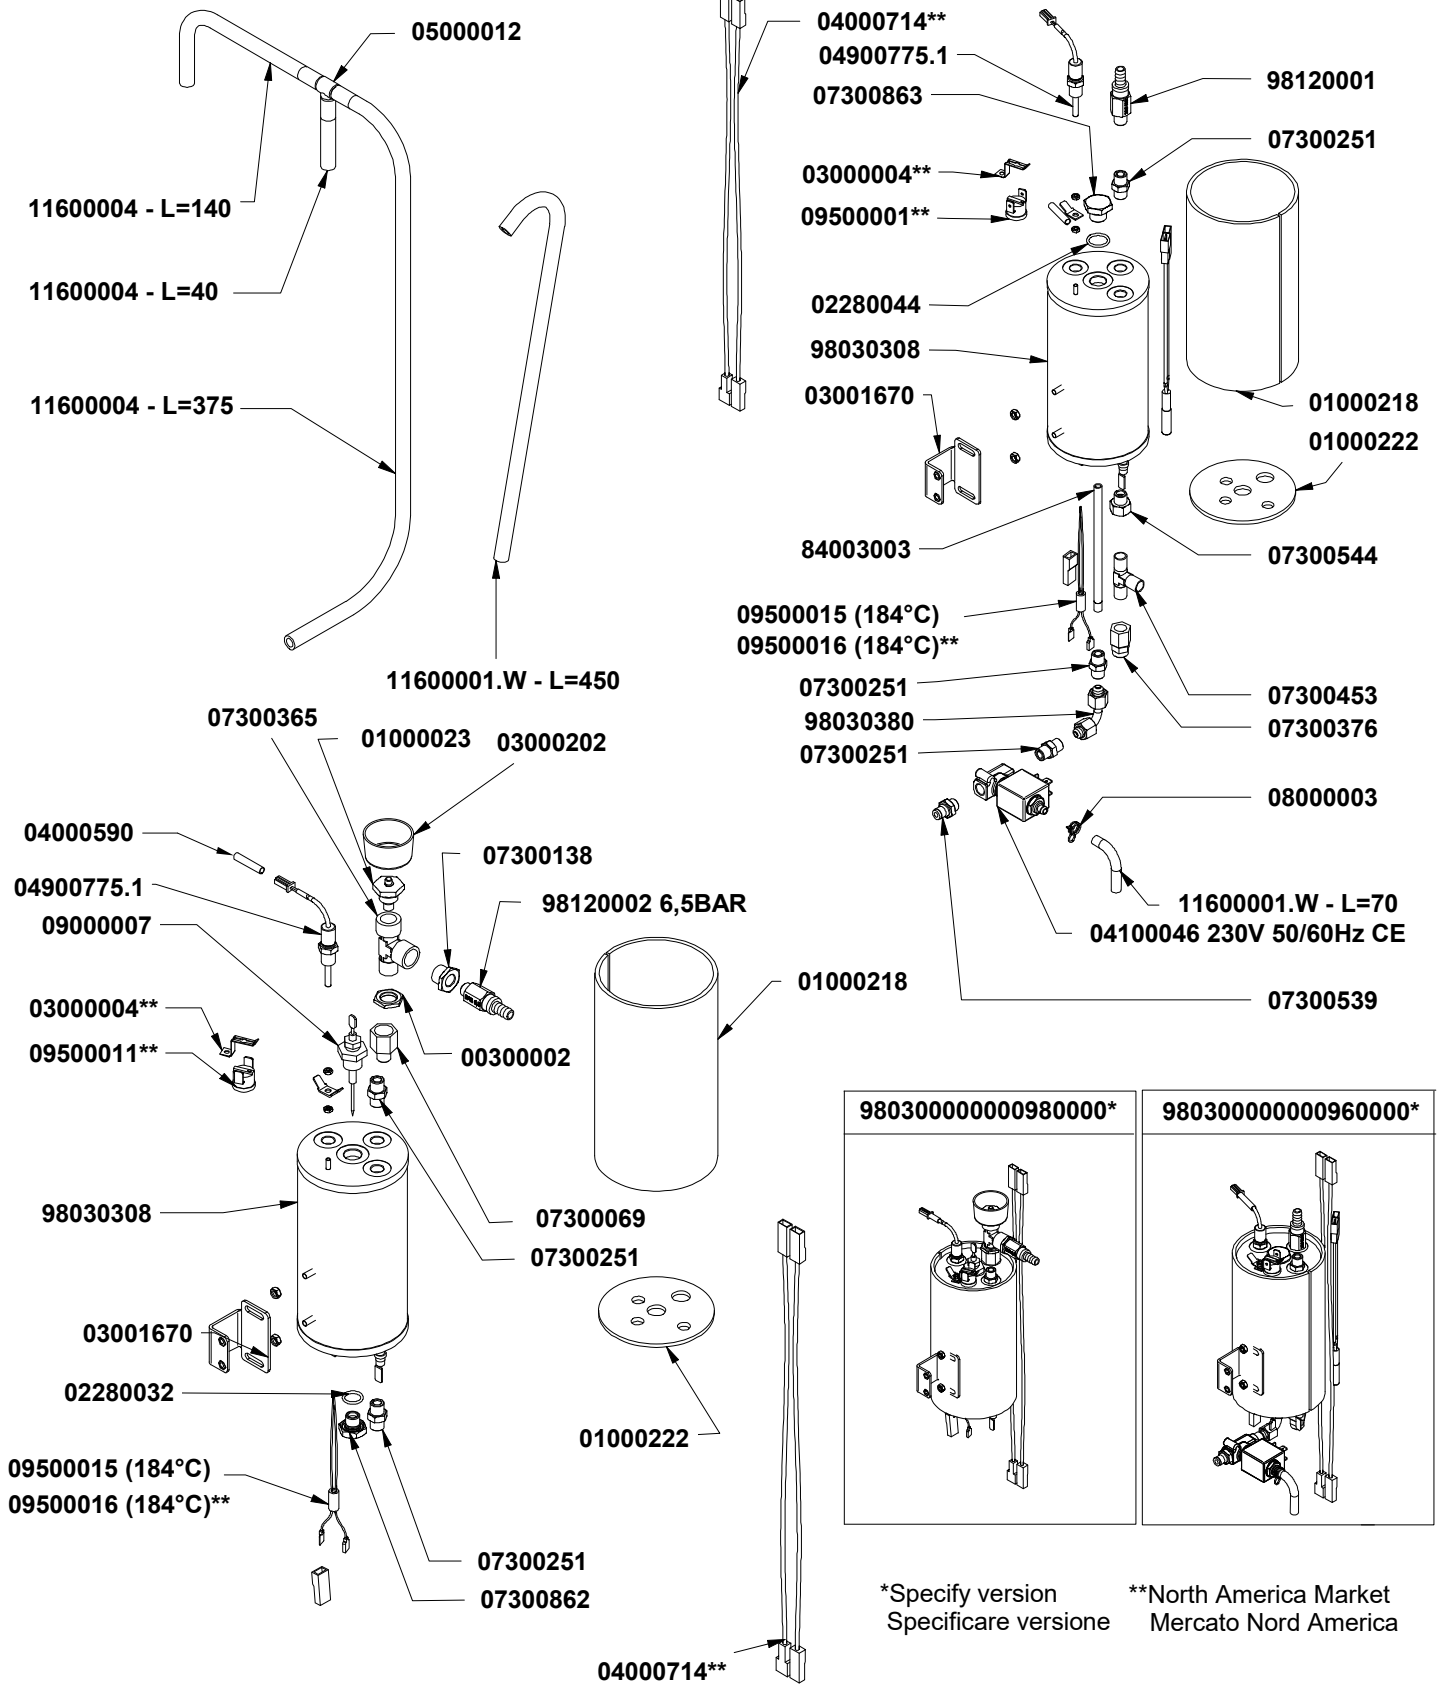

*Specify version Specificare versione   **North America Market Mercato Nord America