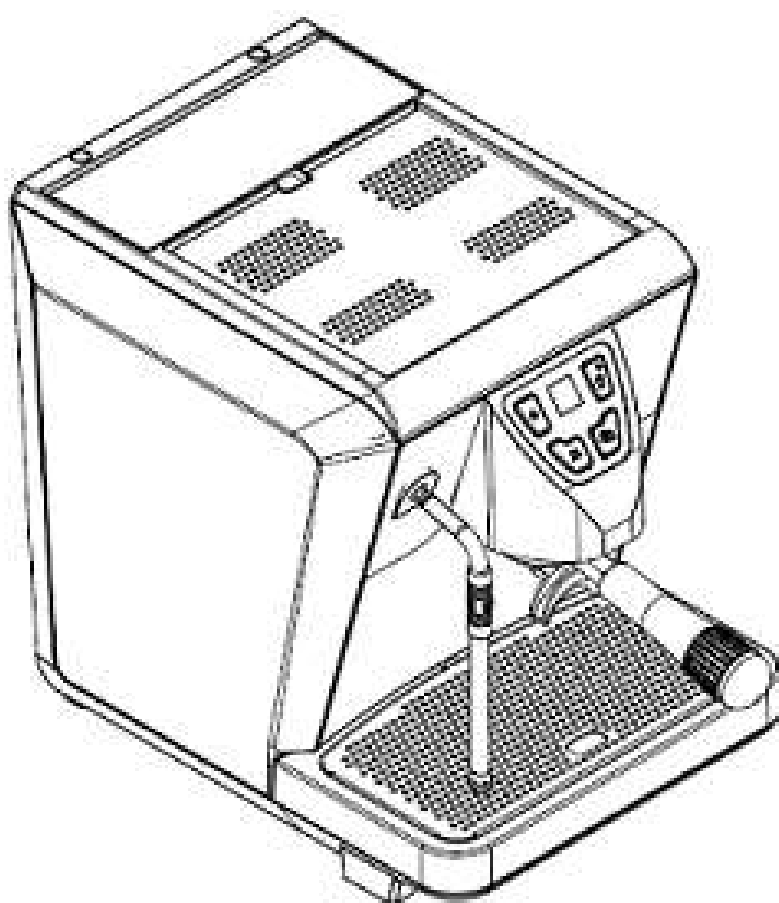

SPARE PARTS BOOK

OSCAR MOOD

10/10/2023

- T.01 **CABINET PARTS**
COMPONENTI CARENA
- T.02 **POURING GROUP PARTS**
COMP. GRUPPO EROGAZIONE
- T.03 **FRAME PARTS**
COMPONENTI TELAIO
- T.04 **HYDR. GROUP+STEAM WAND**
GRUPPO IDR.+LANCIA VAPORE
- T.05 **PARTS SILENT PACK**
COMPONENTI SILENT PACK
- T.06 **BOILER GROUP PARTS**
COMP. GRUPPO CALDAIA
- T.07 **ELECTRIC AND ELECTRONIC PARTS**
COMP. ELETTRICI ED ELETTR.

» LEGEND :

THE CODES WRITTEN IN BOLD REFER TO THE COMPONENTS
EMPLOYED CURRENTLY.

THE CODES USED BEFORE ARE WRITTEN IN CORSIVE WITH INDICATED,
ON THE SIDE, THE END OF VALIDITY DATE.

EXAMPLE:

03001531 - 01/09/2007