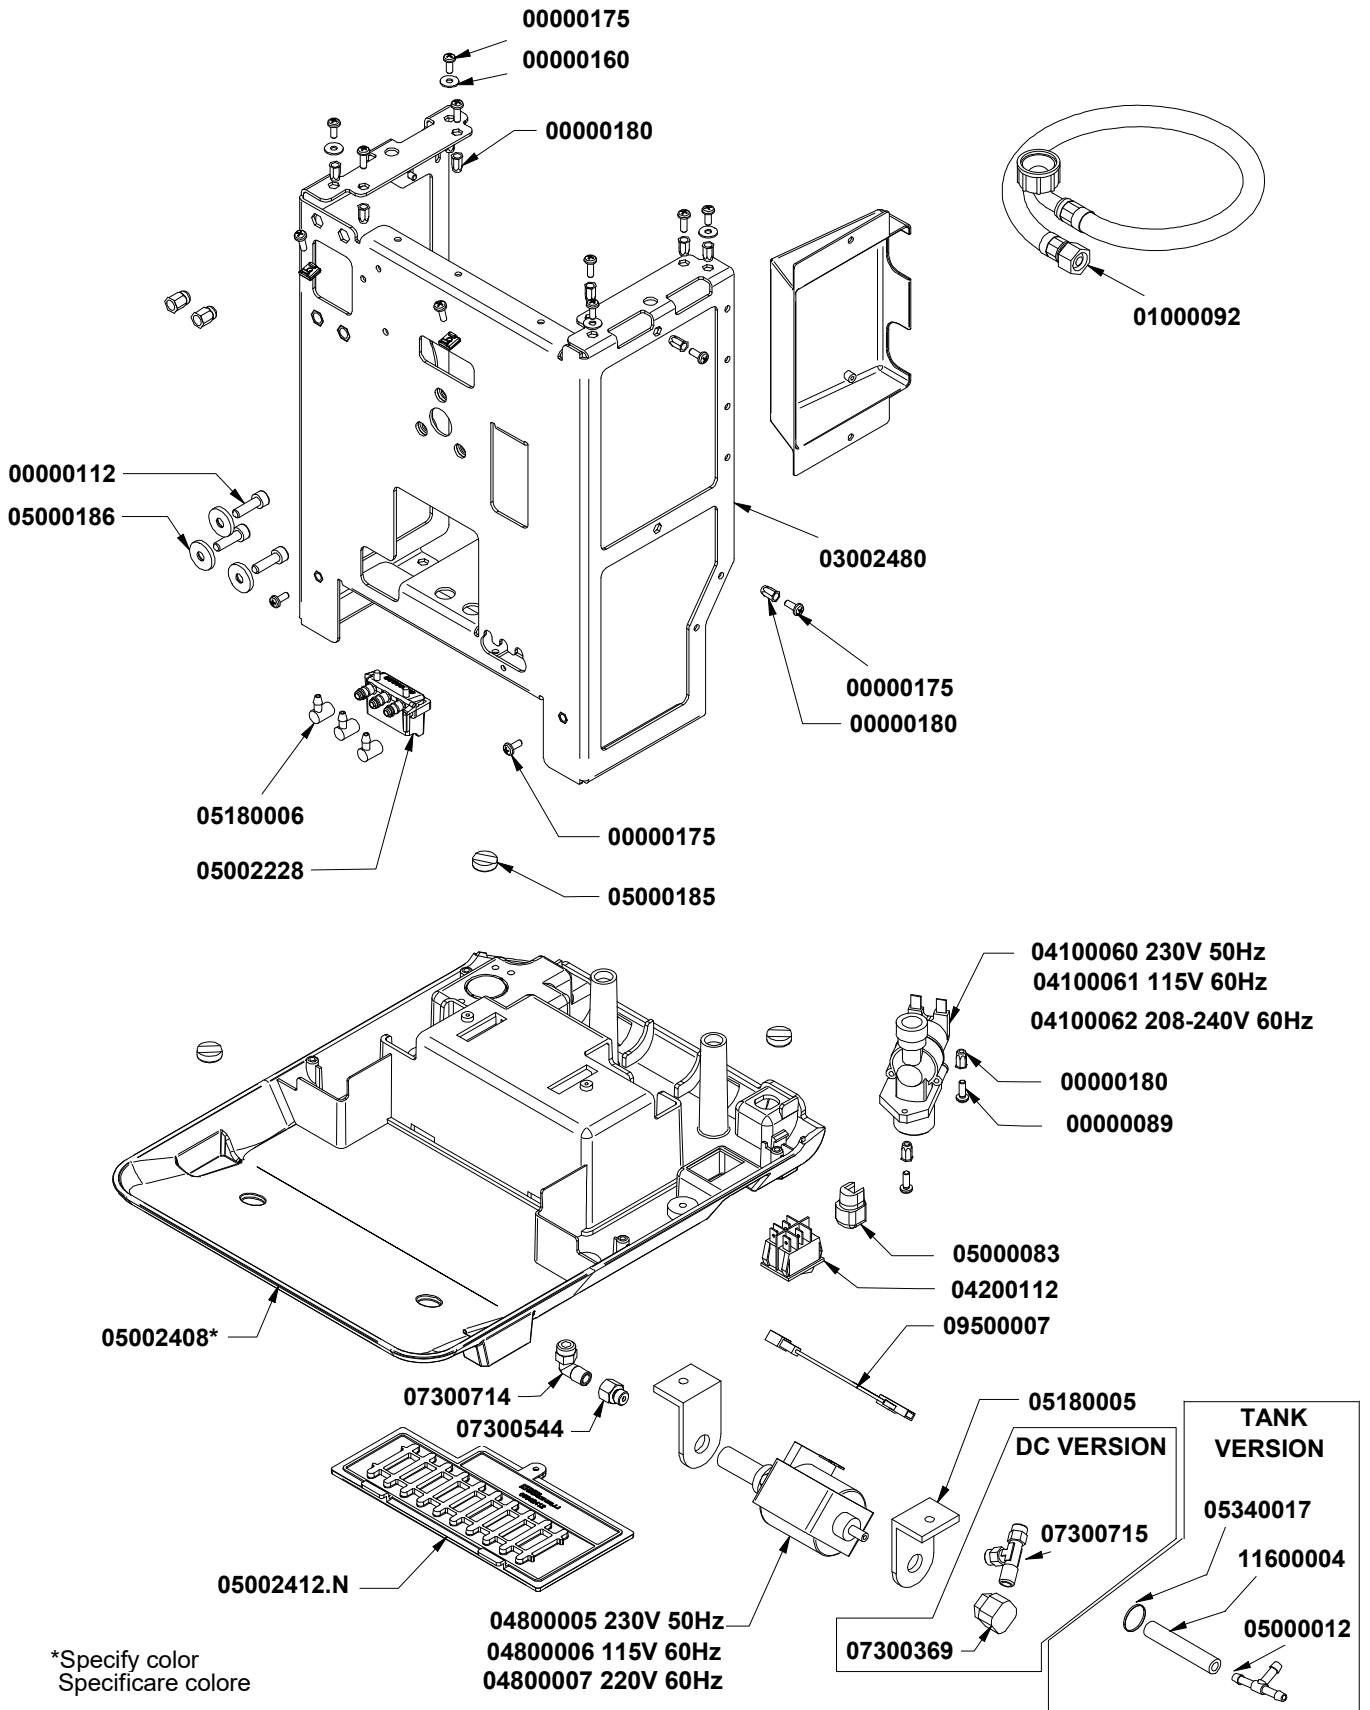

*Specify color
Specificare colore