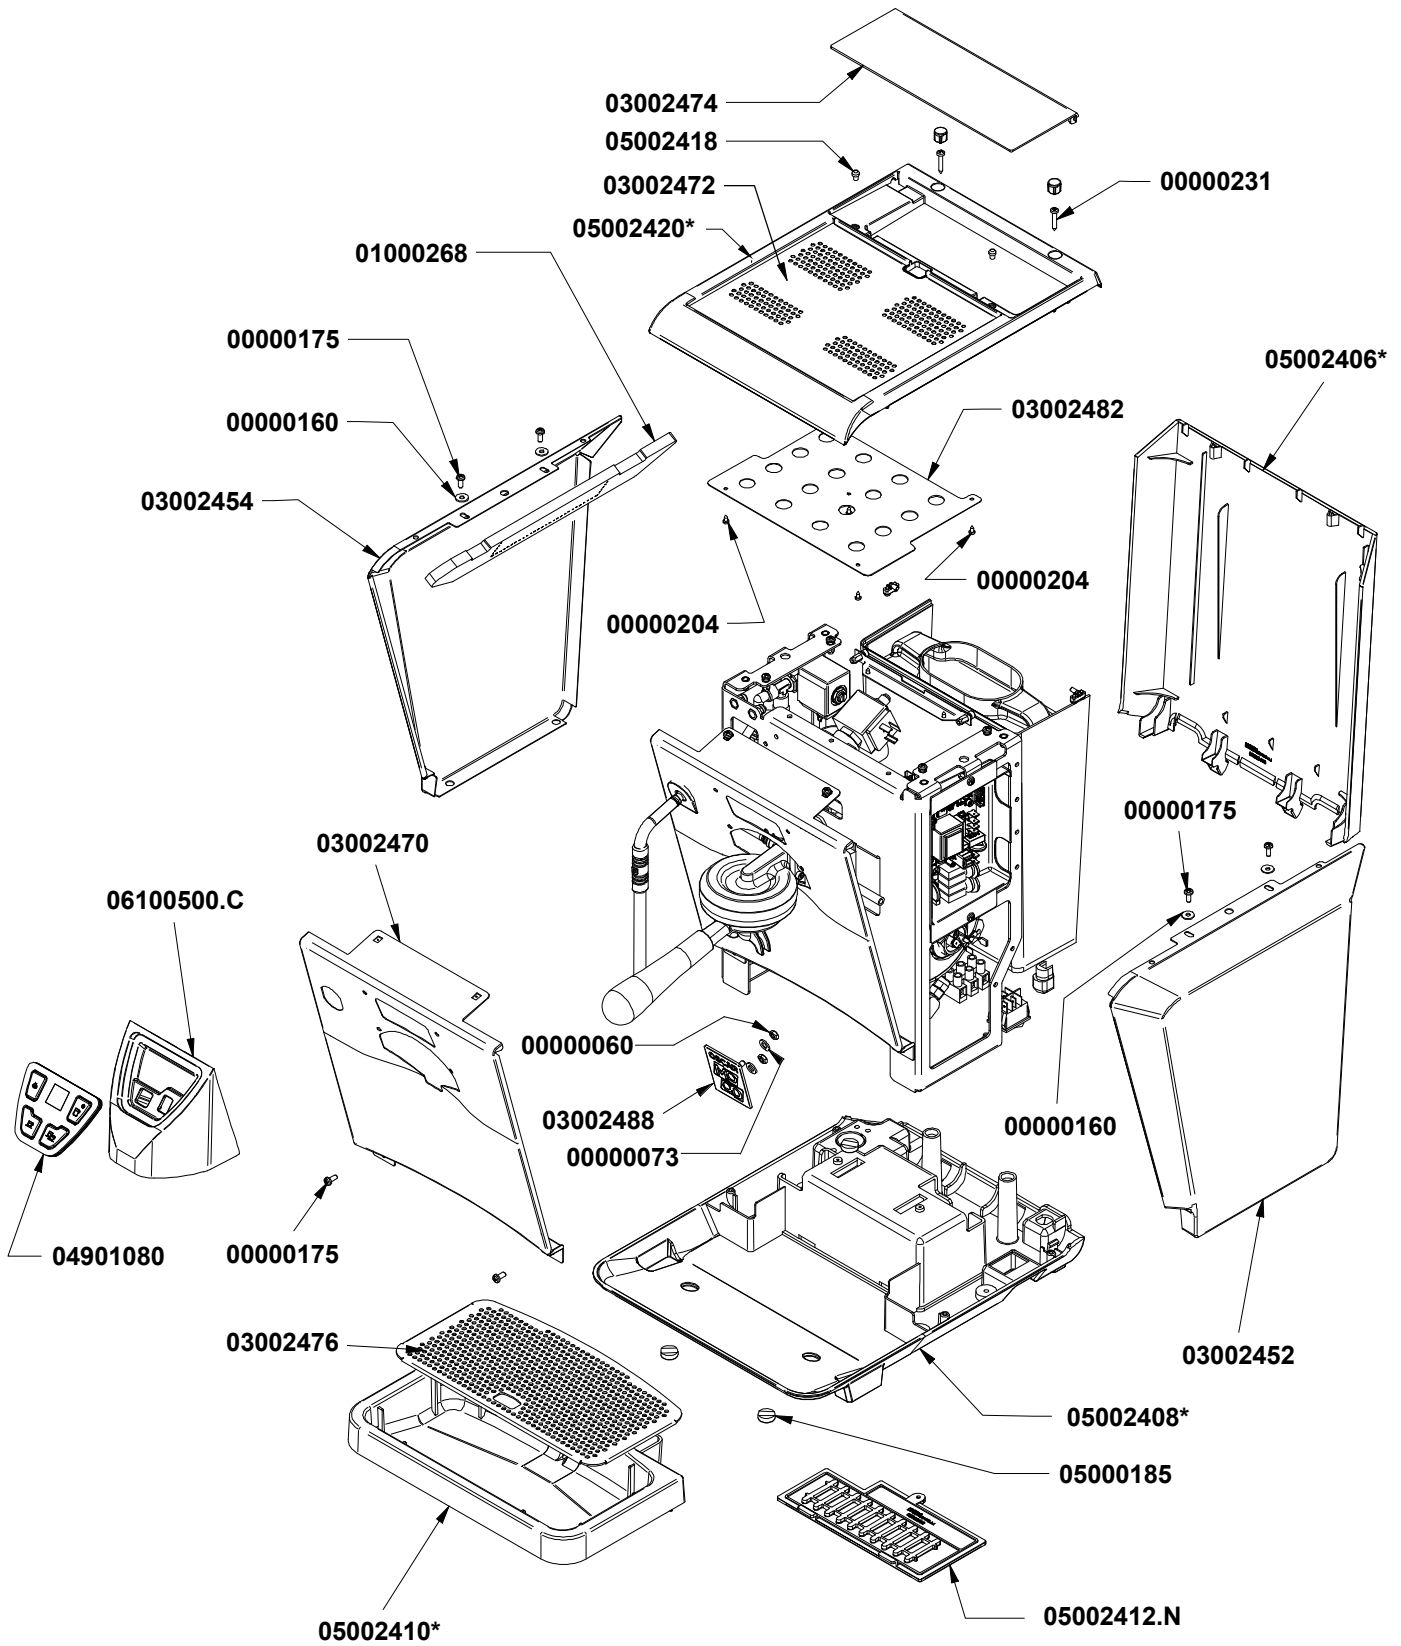

*Specify color
Specificare colore