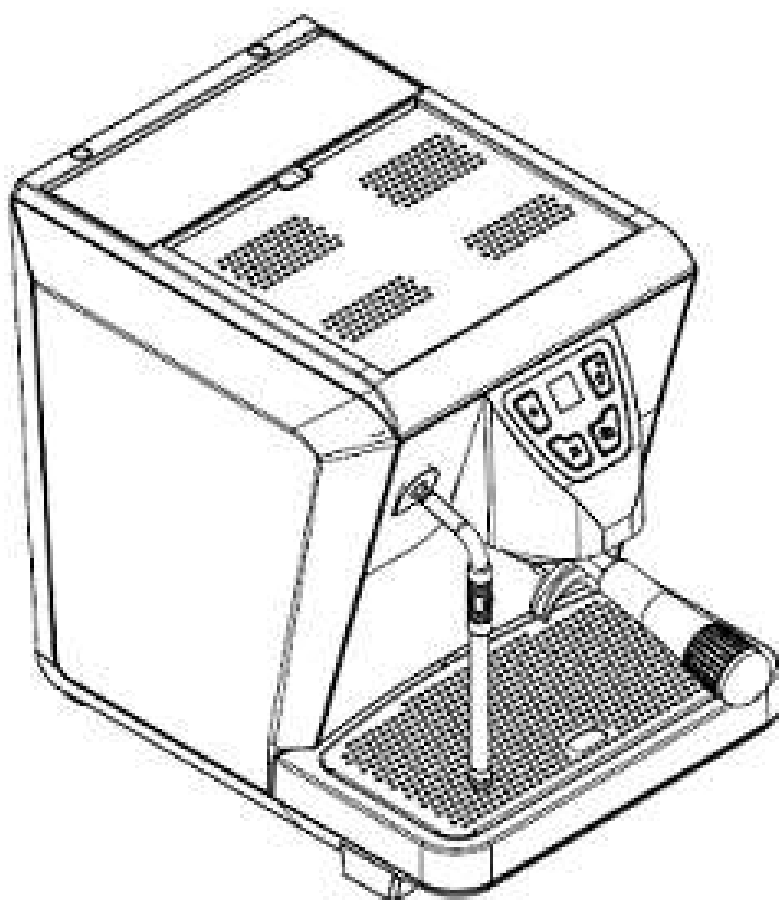

# SPARE PARTS BOOK

**OSCAR MOOD**

05/08/2022

- T.01 **CABINET PARTS**  
COMPONENTI CARENA
- T.02 **POURING GROUP PARTS**  
COMP. GRUPPO EROGAZIONE
- T.03 **FRAME PARTS**  
COMPONENTI TELAIO
- T.04 **HYDR. GROUP+STEAM WAND**  
GRUPPO IDR.+LANCIA VAPORE
- T.05 **PARTS SILENT PACK**  
COMPONENTI SILENT PACK
- T.06 **BOILER GROUP PARTS**  
COMP. GRUPPO CALDAIA
- T.07 **ELECTRIC AND ELECTRONIC PARTS**  
COMP. ELETTRICI ED ELETTR.

» LEGEND :

THE CODES WRITTEN IN BOLD REFER TO THE COMPONENTS  
EMPLOYED CURRENTLY.

THE CODES USED BEFORE ARE WRITTEN IN CORSIVE WITH INDICATED,  
ON THE SIDE, THE END OF VALIDITY DATE.

EXAMPLE:

*03001531 - 01/09/2007*