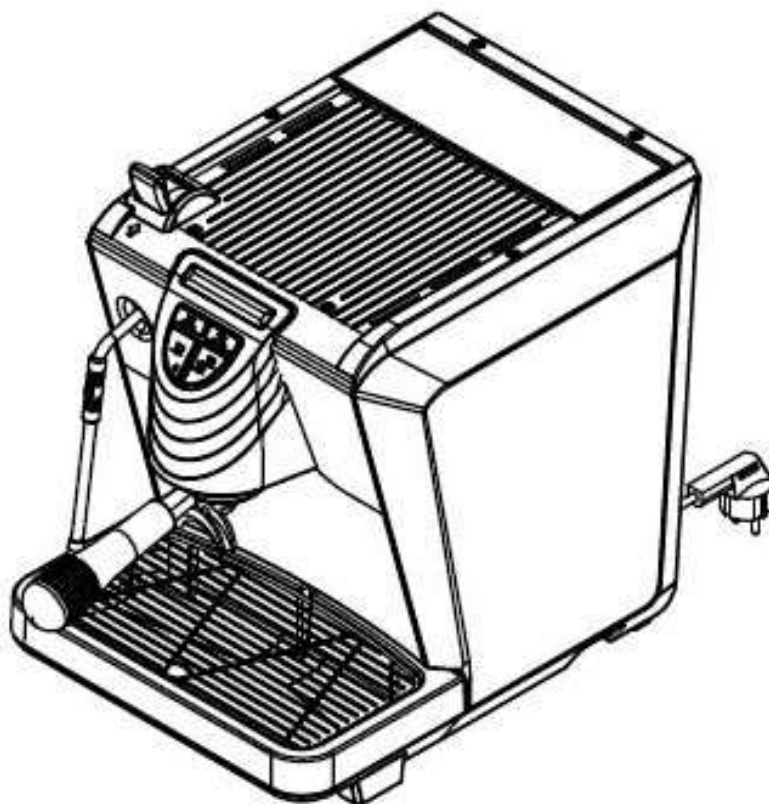

SPARE PARTS BOOK

OSCAR

OSCAR

01/03/2023

- T.01 **CABINET PARTS**
COMPONENTI CARENA
- T.02 **POURING UNIT PARTS**
COMPONENTI GRUPPO EROGAZIONE
- T.03 **FRAME PARTS**
COMPONENTI TELAIO
- T.04 **HYDRAULIC PARTS AND STEAM VALVE**
COMP. IDRAULICI E RUBINETTI VAPORE
- T.05 **BOILER GROUP PARTS**
COMP. GRUPPO CALDAIA
- T.06 **ELECTRIC AND ELECTRONIC PARTS**
COMPONENTI ELETTRICI ED ELETTRONICI

» LEGEND :

THE CODES WRITTEN IN BOLD REFER TO THE COMPONENTS
EMPLOYED CURRENTLY.

THE CODES USED BEFORE ARE WRITTEN IN CORSIVE WITH INDICATED,
ON THE SIDE, THE END OF VALIDITY DATE.

EXAMPLE:

03001531 - 01/09/2007