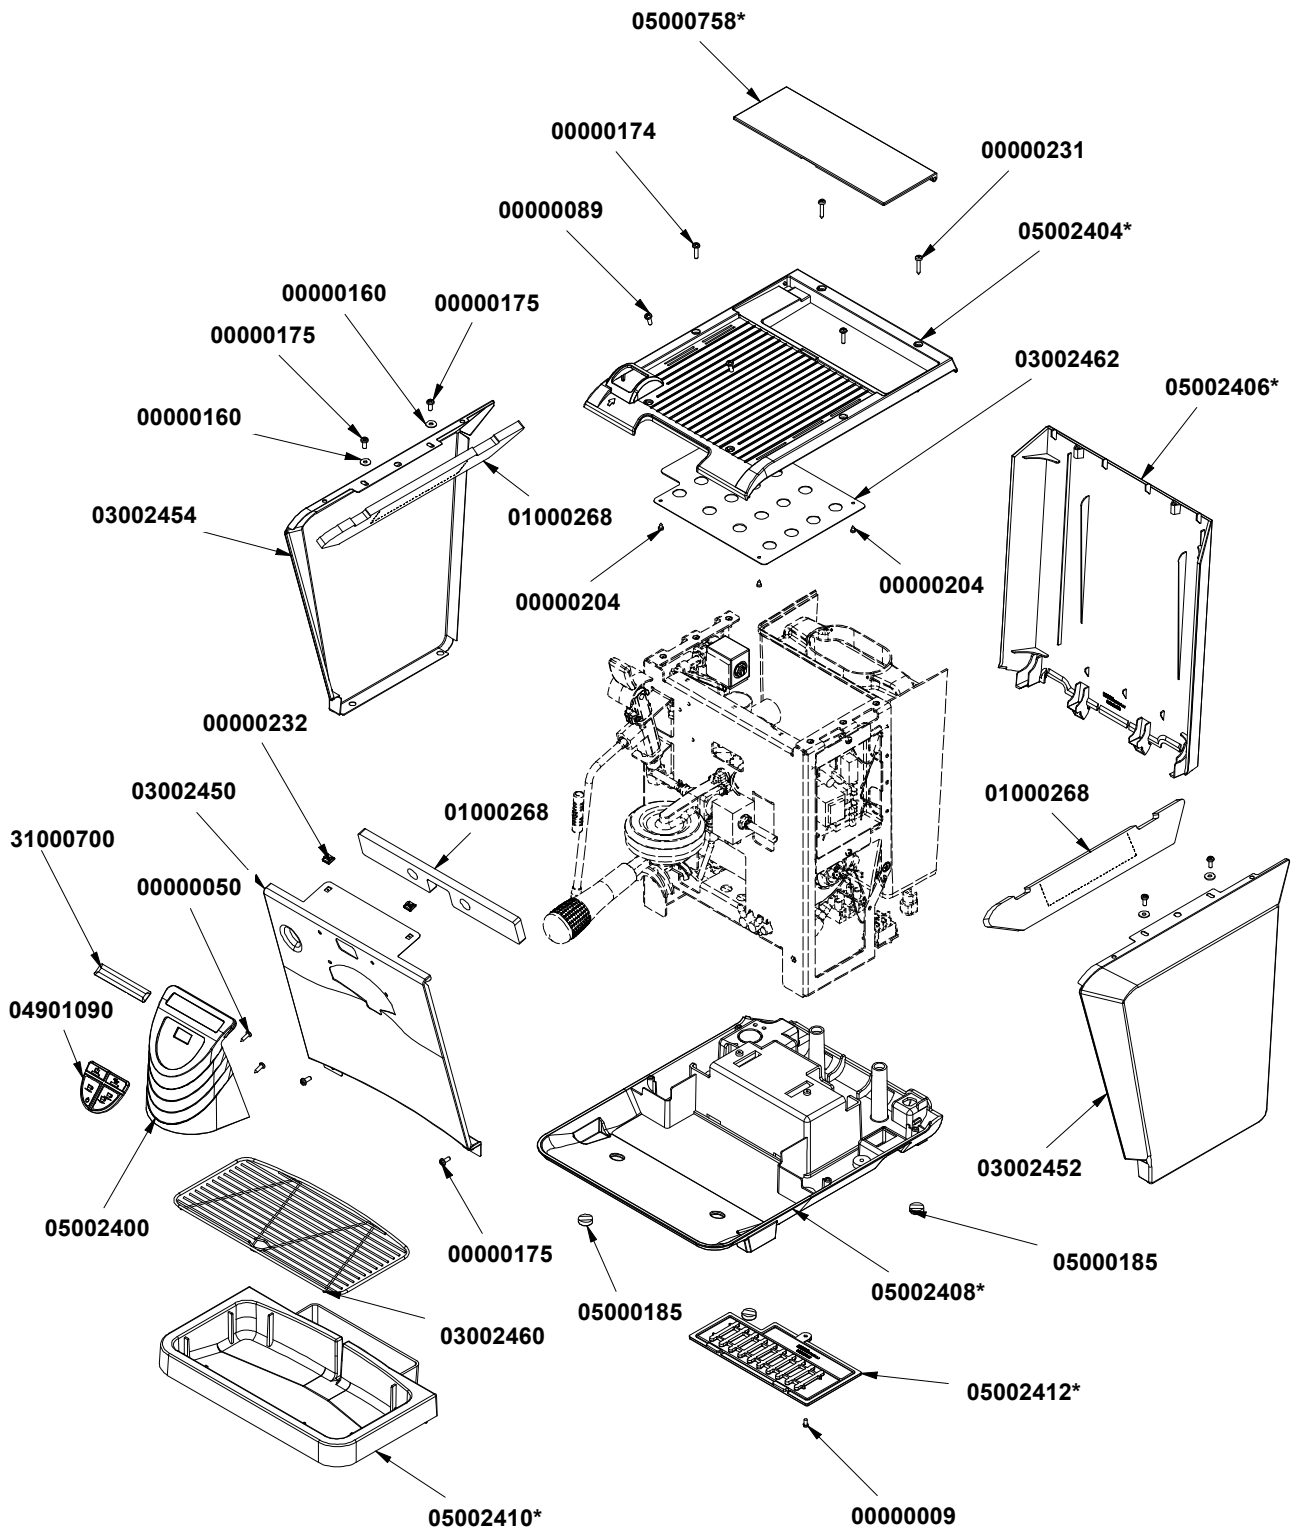

* Specify color
Specificare colore

T.01