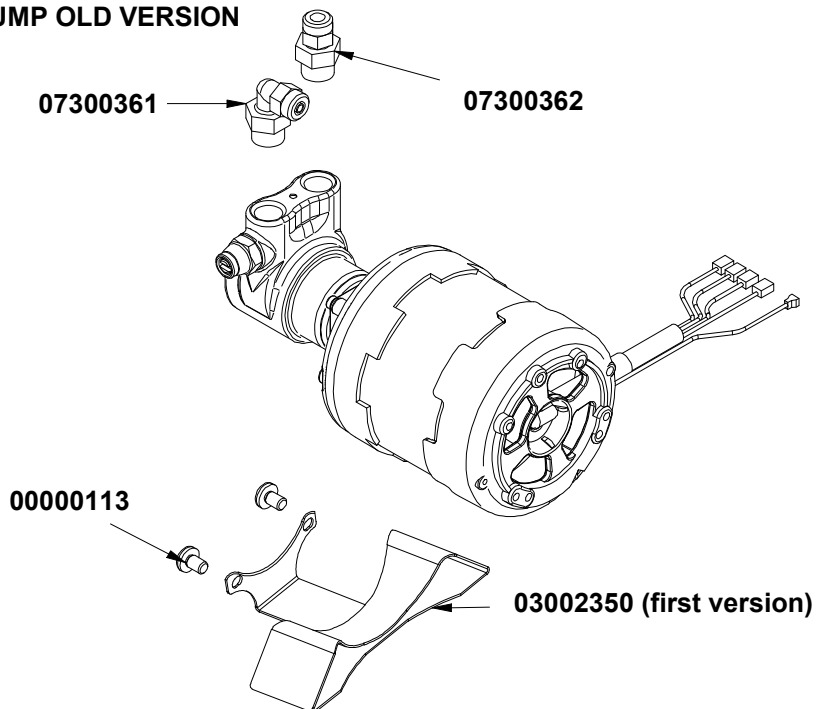

ROTATIVE PUMP OLD VERSION