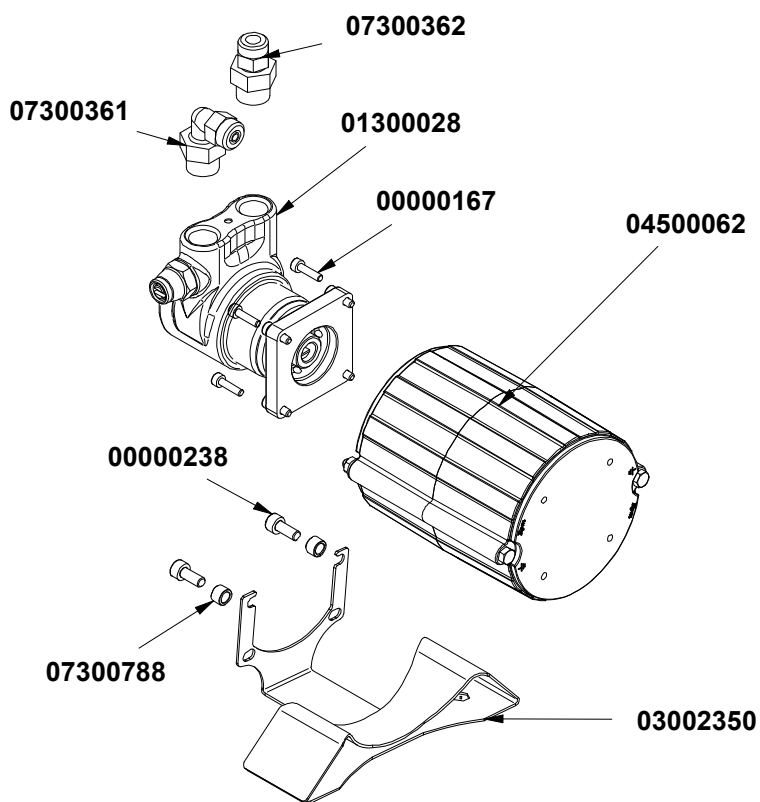

ROTATIVE PUMP NEW VERSION