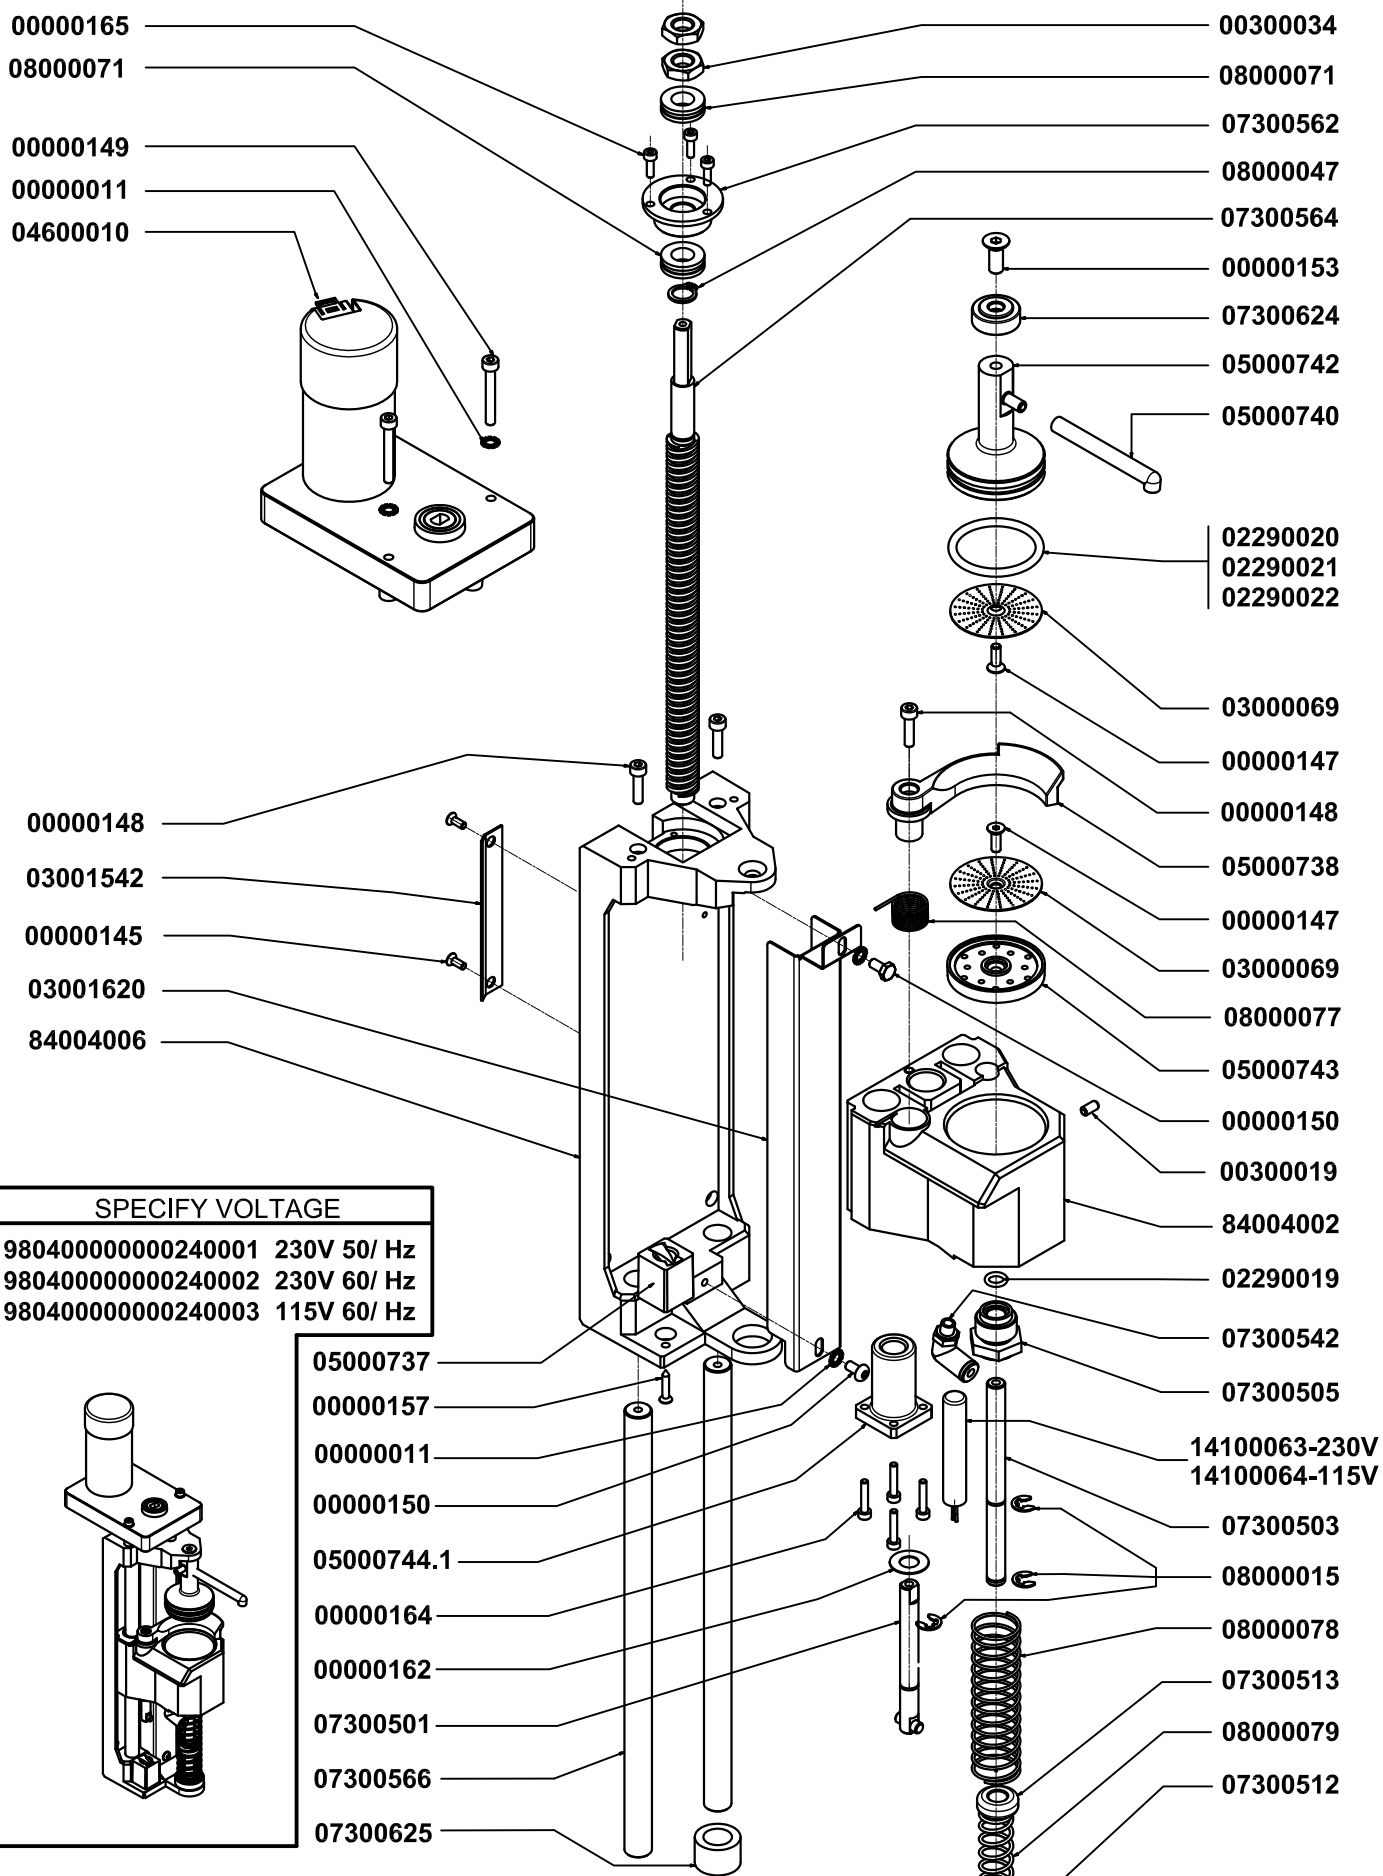

COMPONENTI GR. EROGAZIONE ENCODER ENCODER GROUP UNIT COMPONENTS

M
I
C
R
O
B
A
R

'0
8