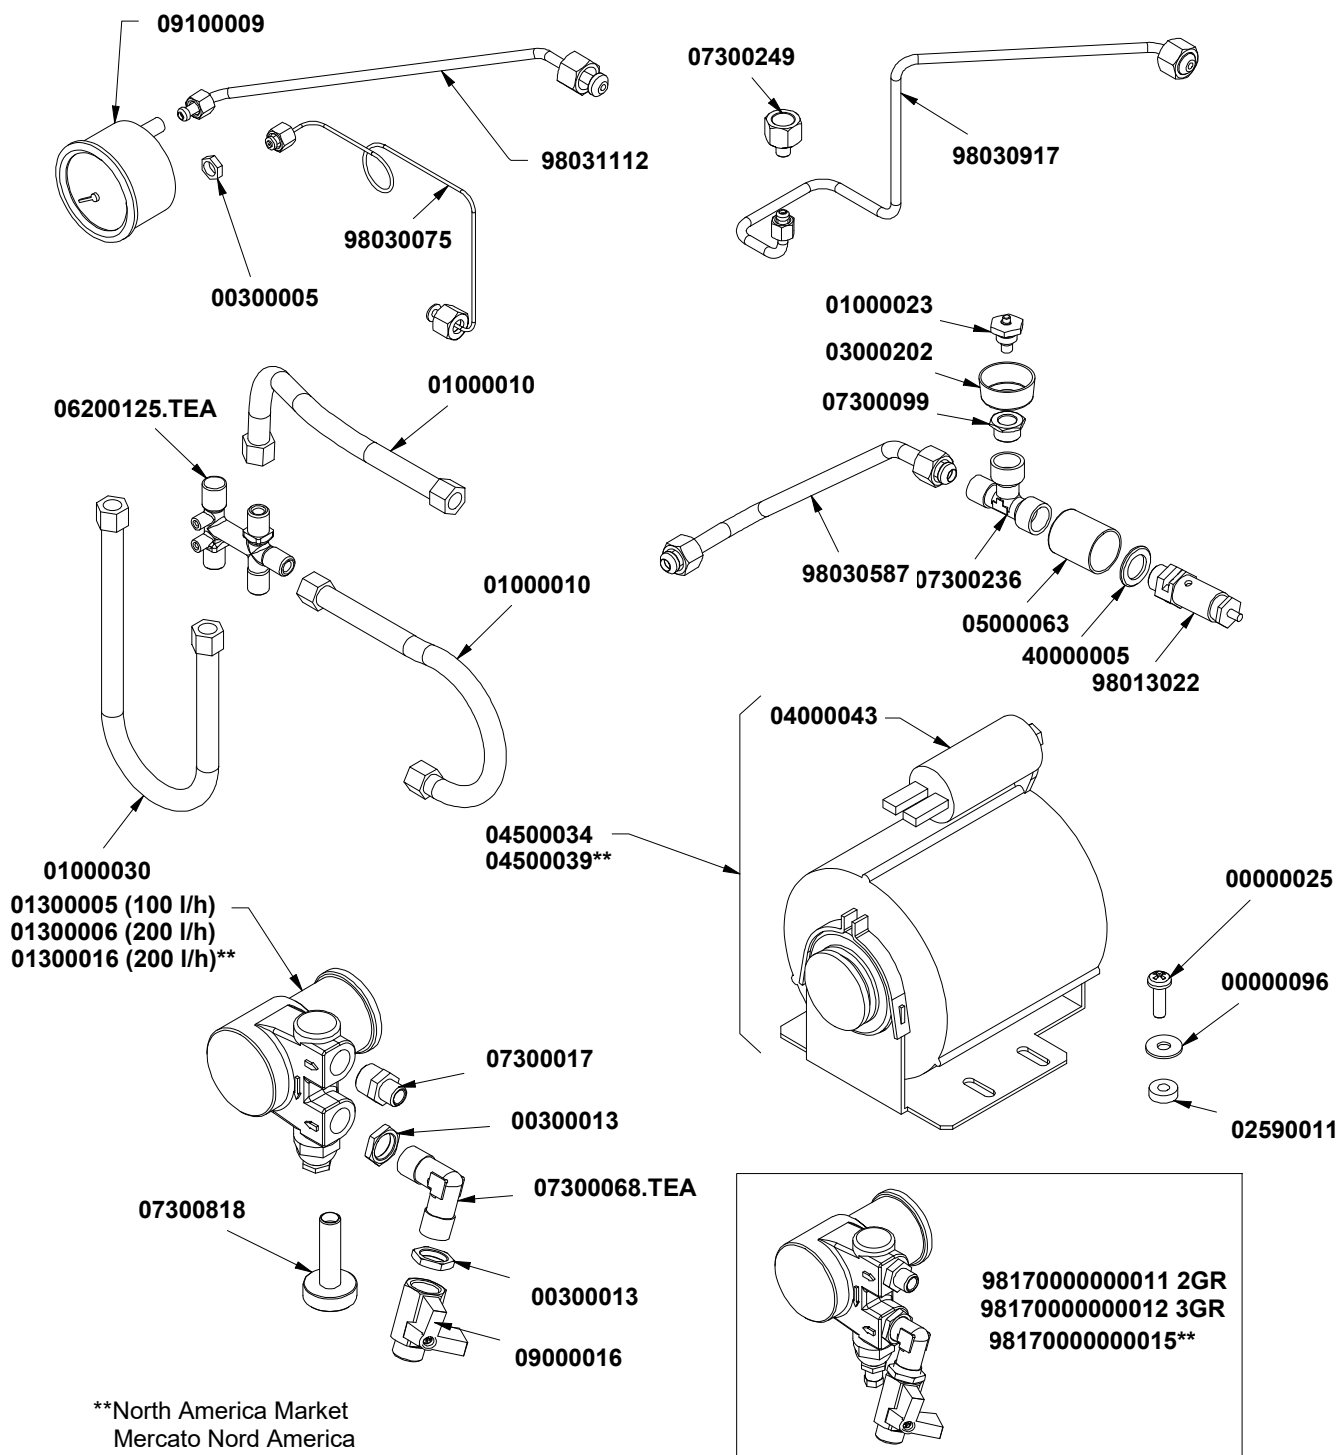

CODE	DESCRIPTION	DESCRIPTION
01000113	FILLING PIPE L=1500	TUBO INGRESSO L=1500
01000030	FILLING PIPE L=500	TUBO INGRESSO L=500
01000127	DRAINING PIPE	TUBO SCARICO
00000133	STAINLESS STEEL CLAMP	FASCETTA INOX
05000763	DRAIN FITTING 3/4 Fx19mm	RACCORDO SCARICO 3/4 Fx19mm
98230000000417	COMPLETE INSTALLATION BAG	SACCHETTO COMP. INSTALLAZIONE