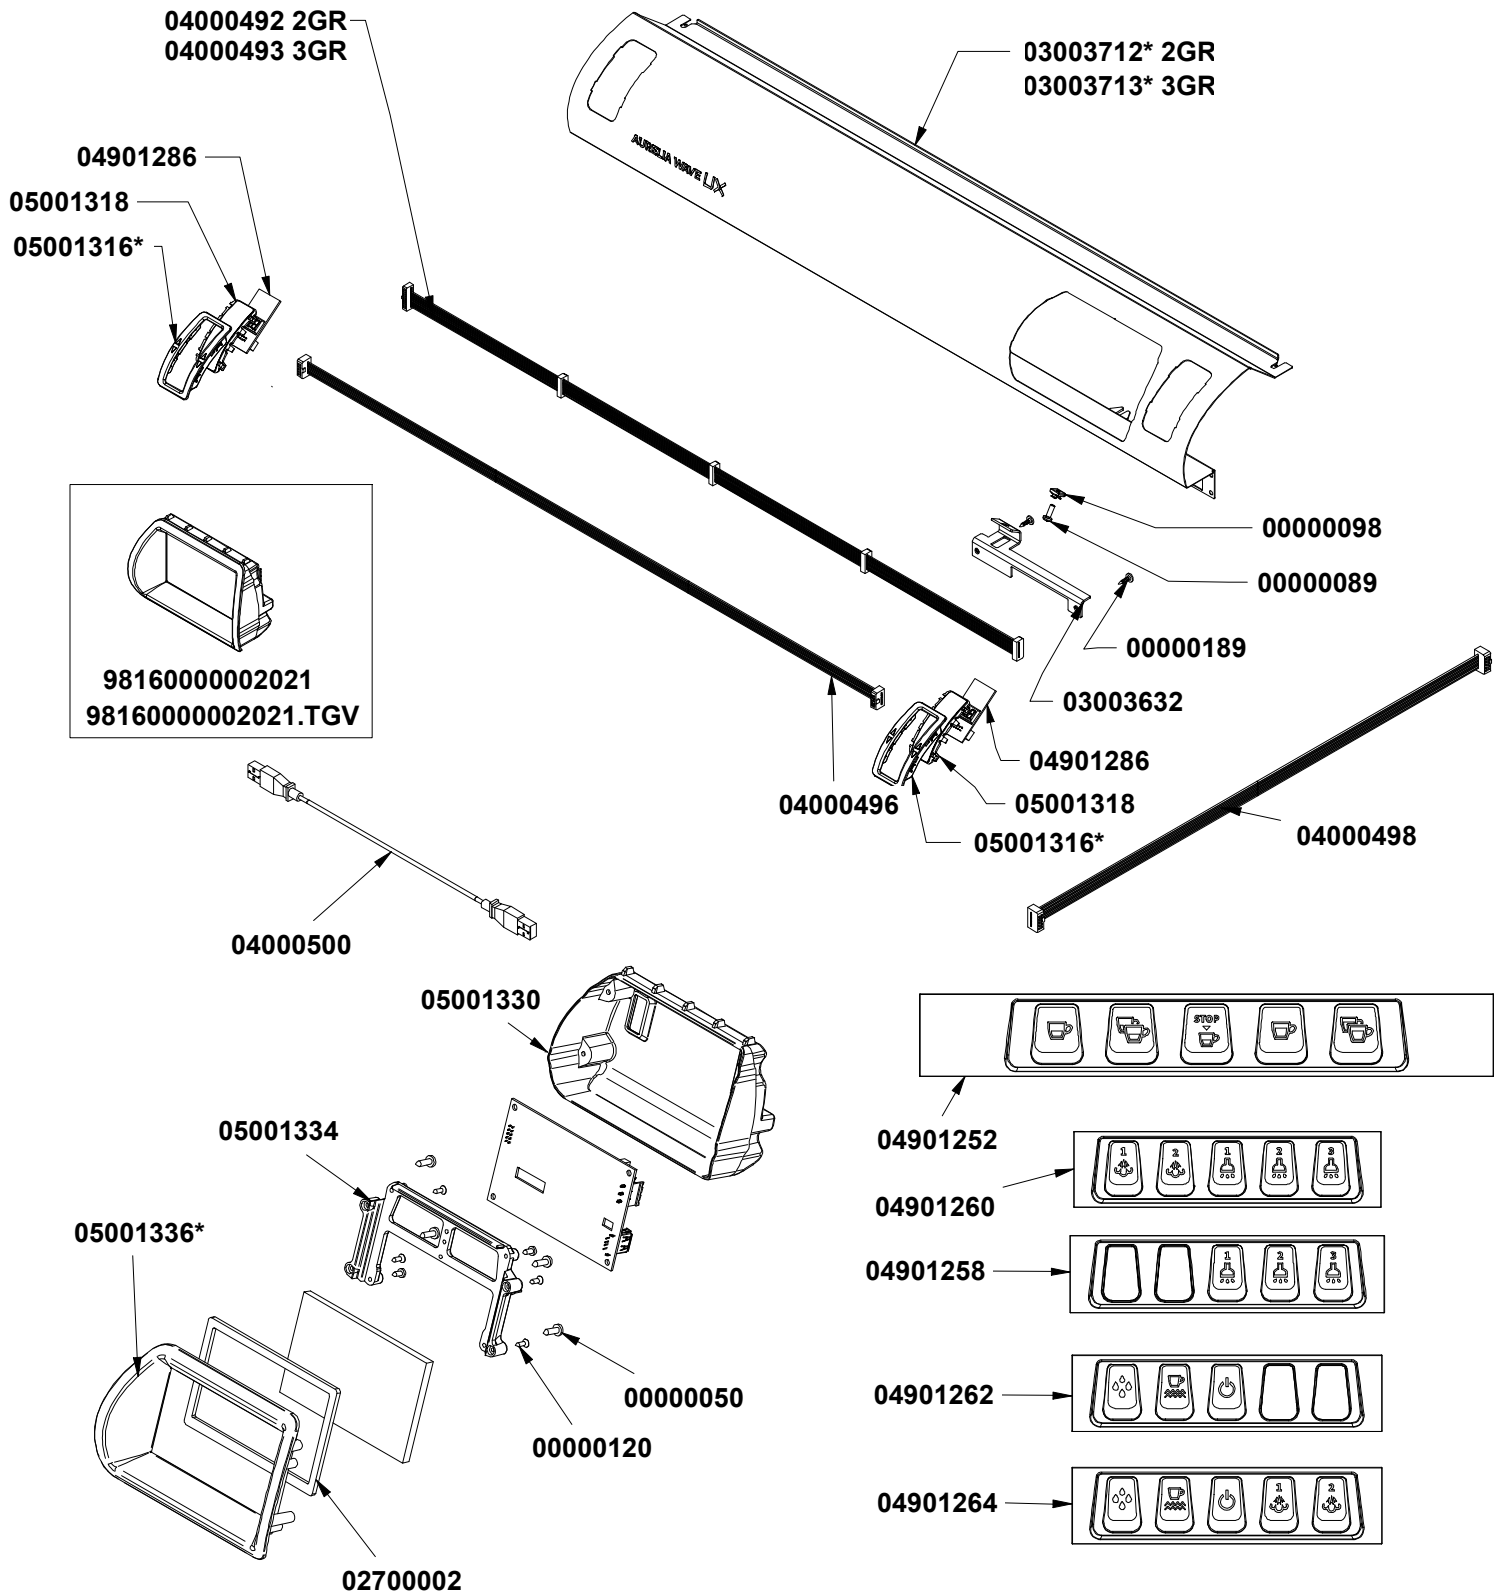

*Specify color
Specificare colore

T.02