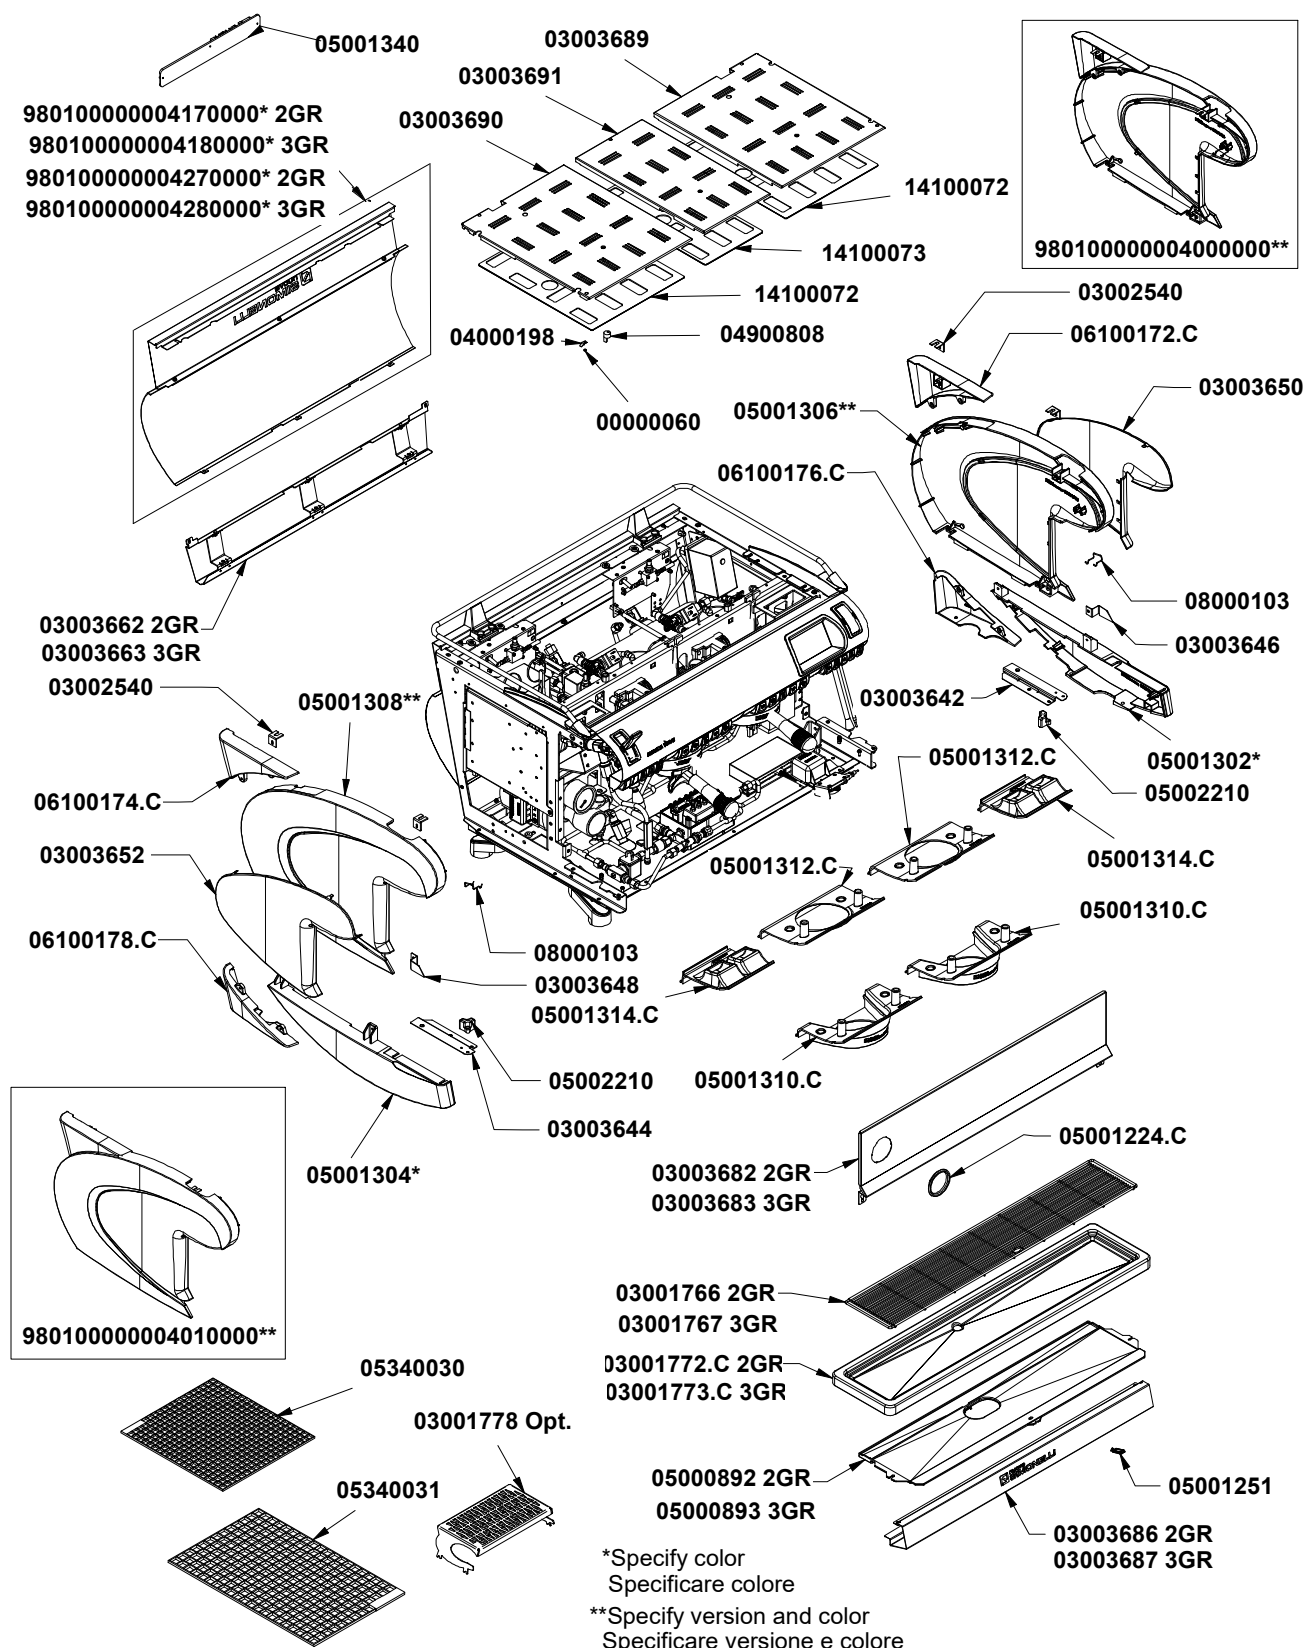

*Specify color
Specificare colore
**Specify version and color
Specificare versione e colore
***Specify version
Specificare versione