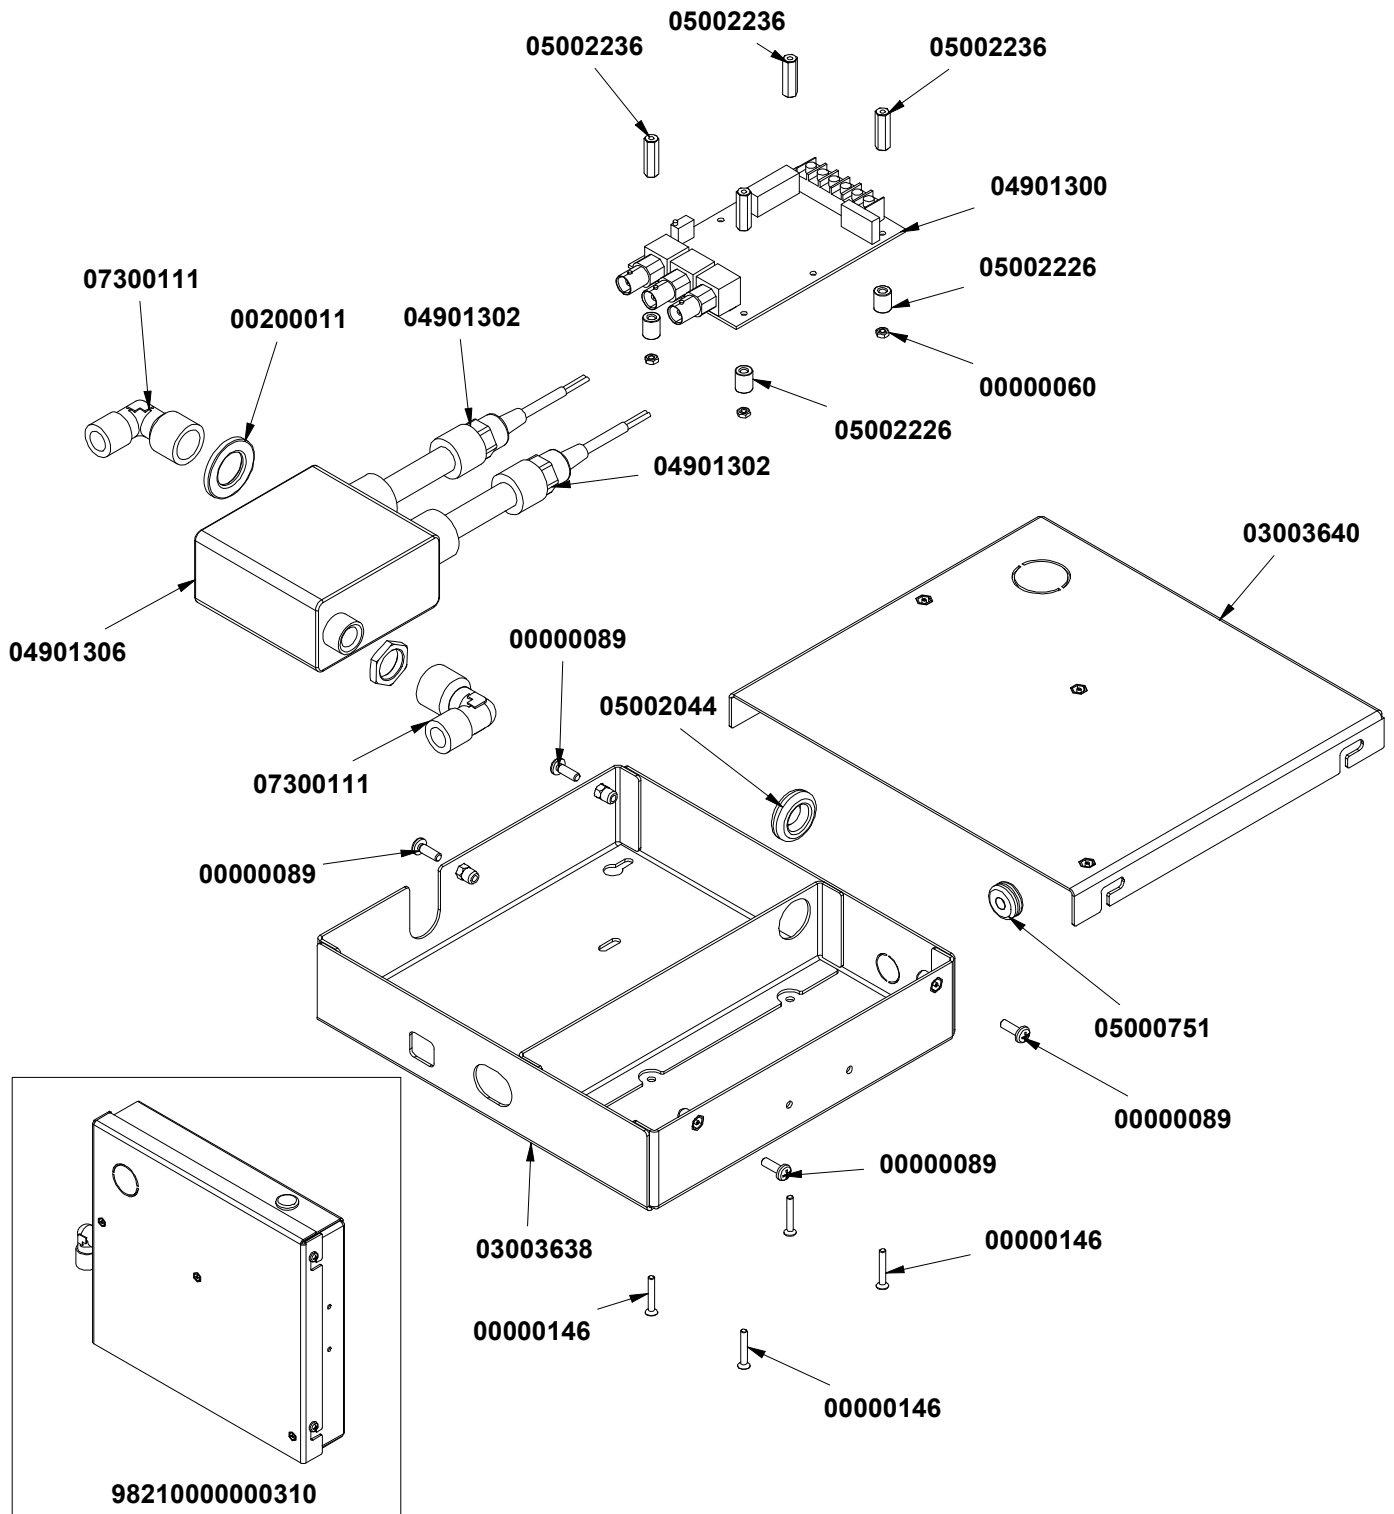

CODE	DESCRIPTION	DESCRIZIONE
04000486	WATER QUALITY CONTROL CONN. WIRING	CABL. SCHEDA CONTROLLO QUALITA' ACQUA
40500005	CABLE CLAMP	FERMACAVO