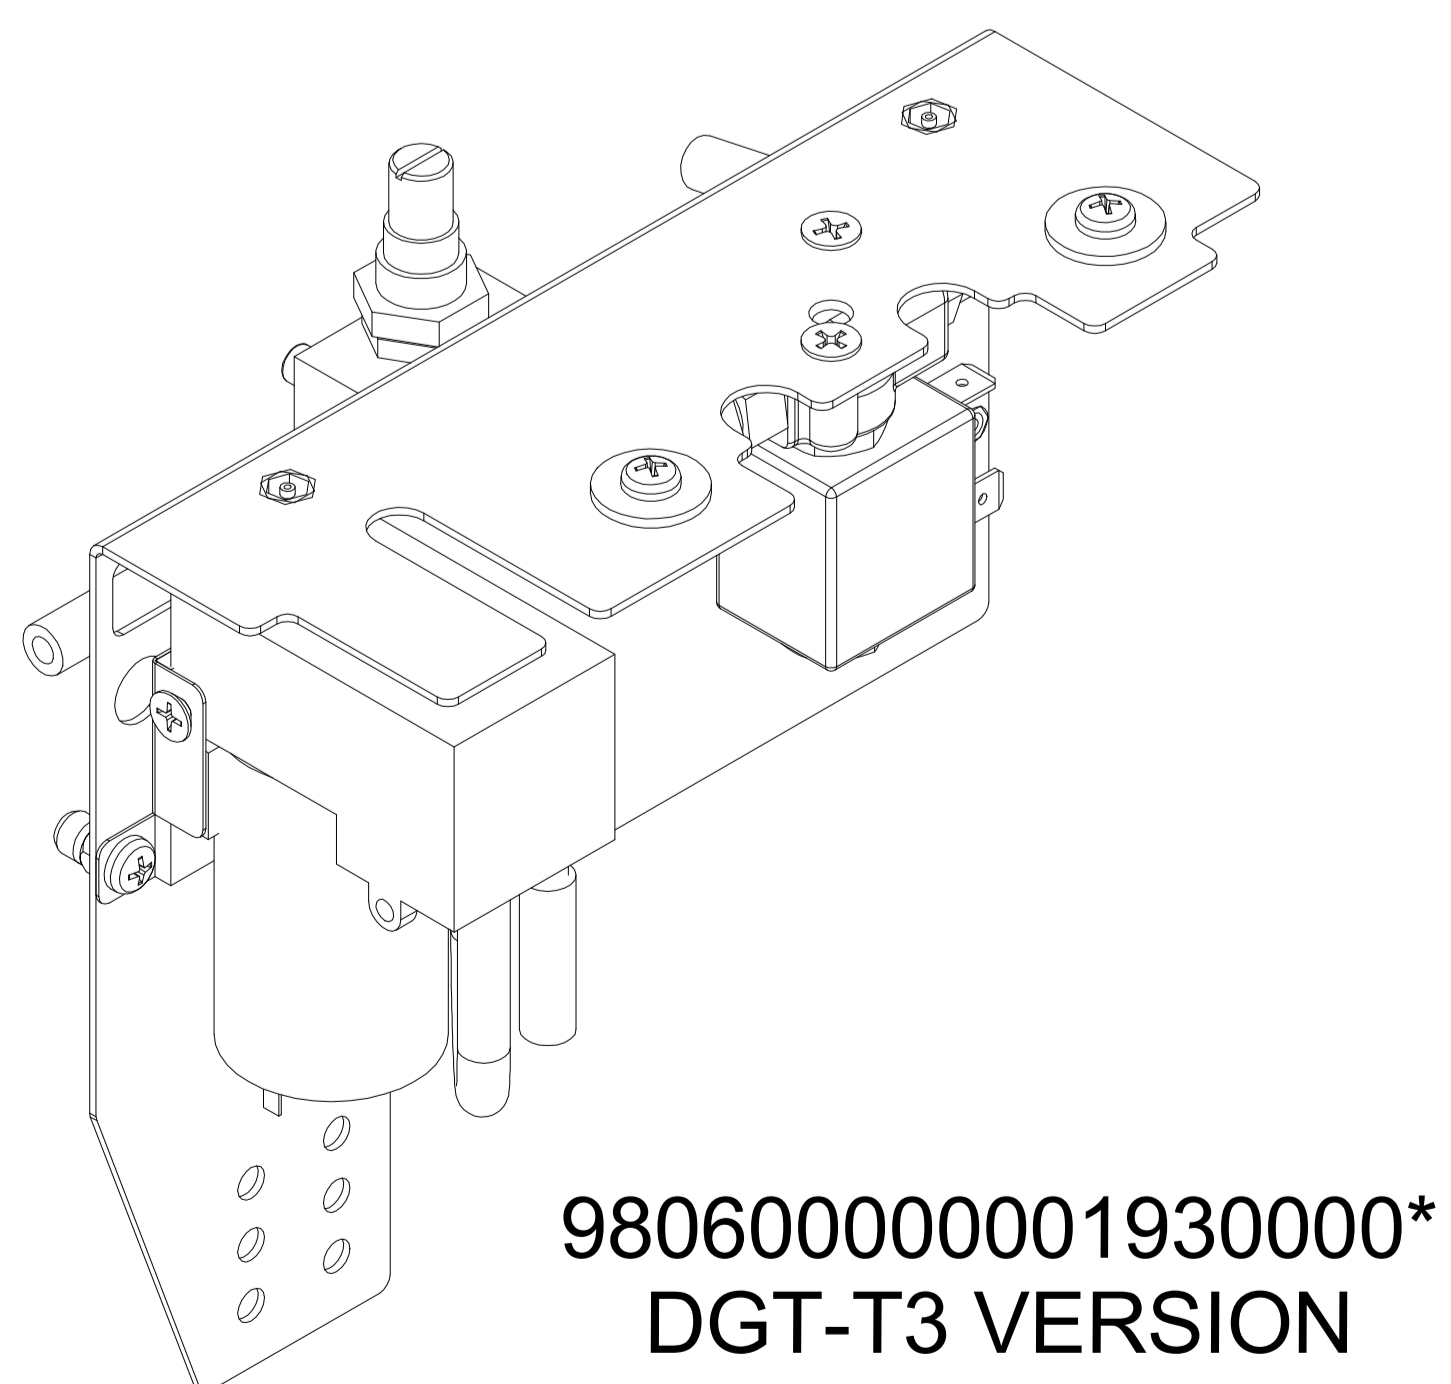

COMPONENTI EASYCREAM EASYCREAM COMPONENTS