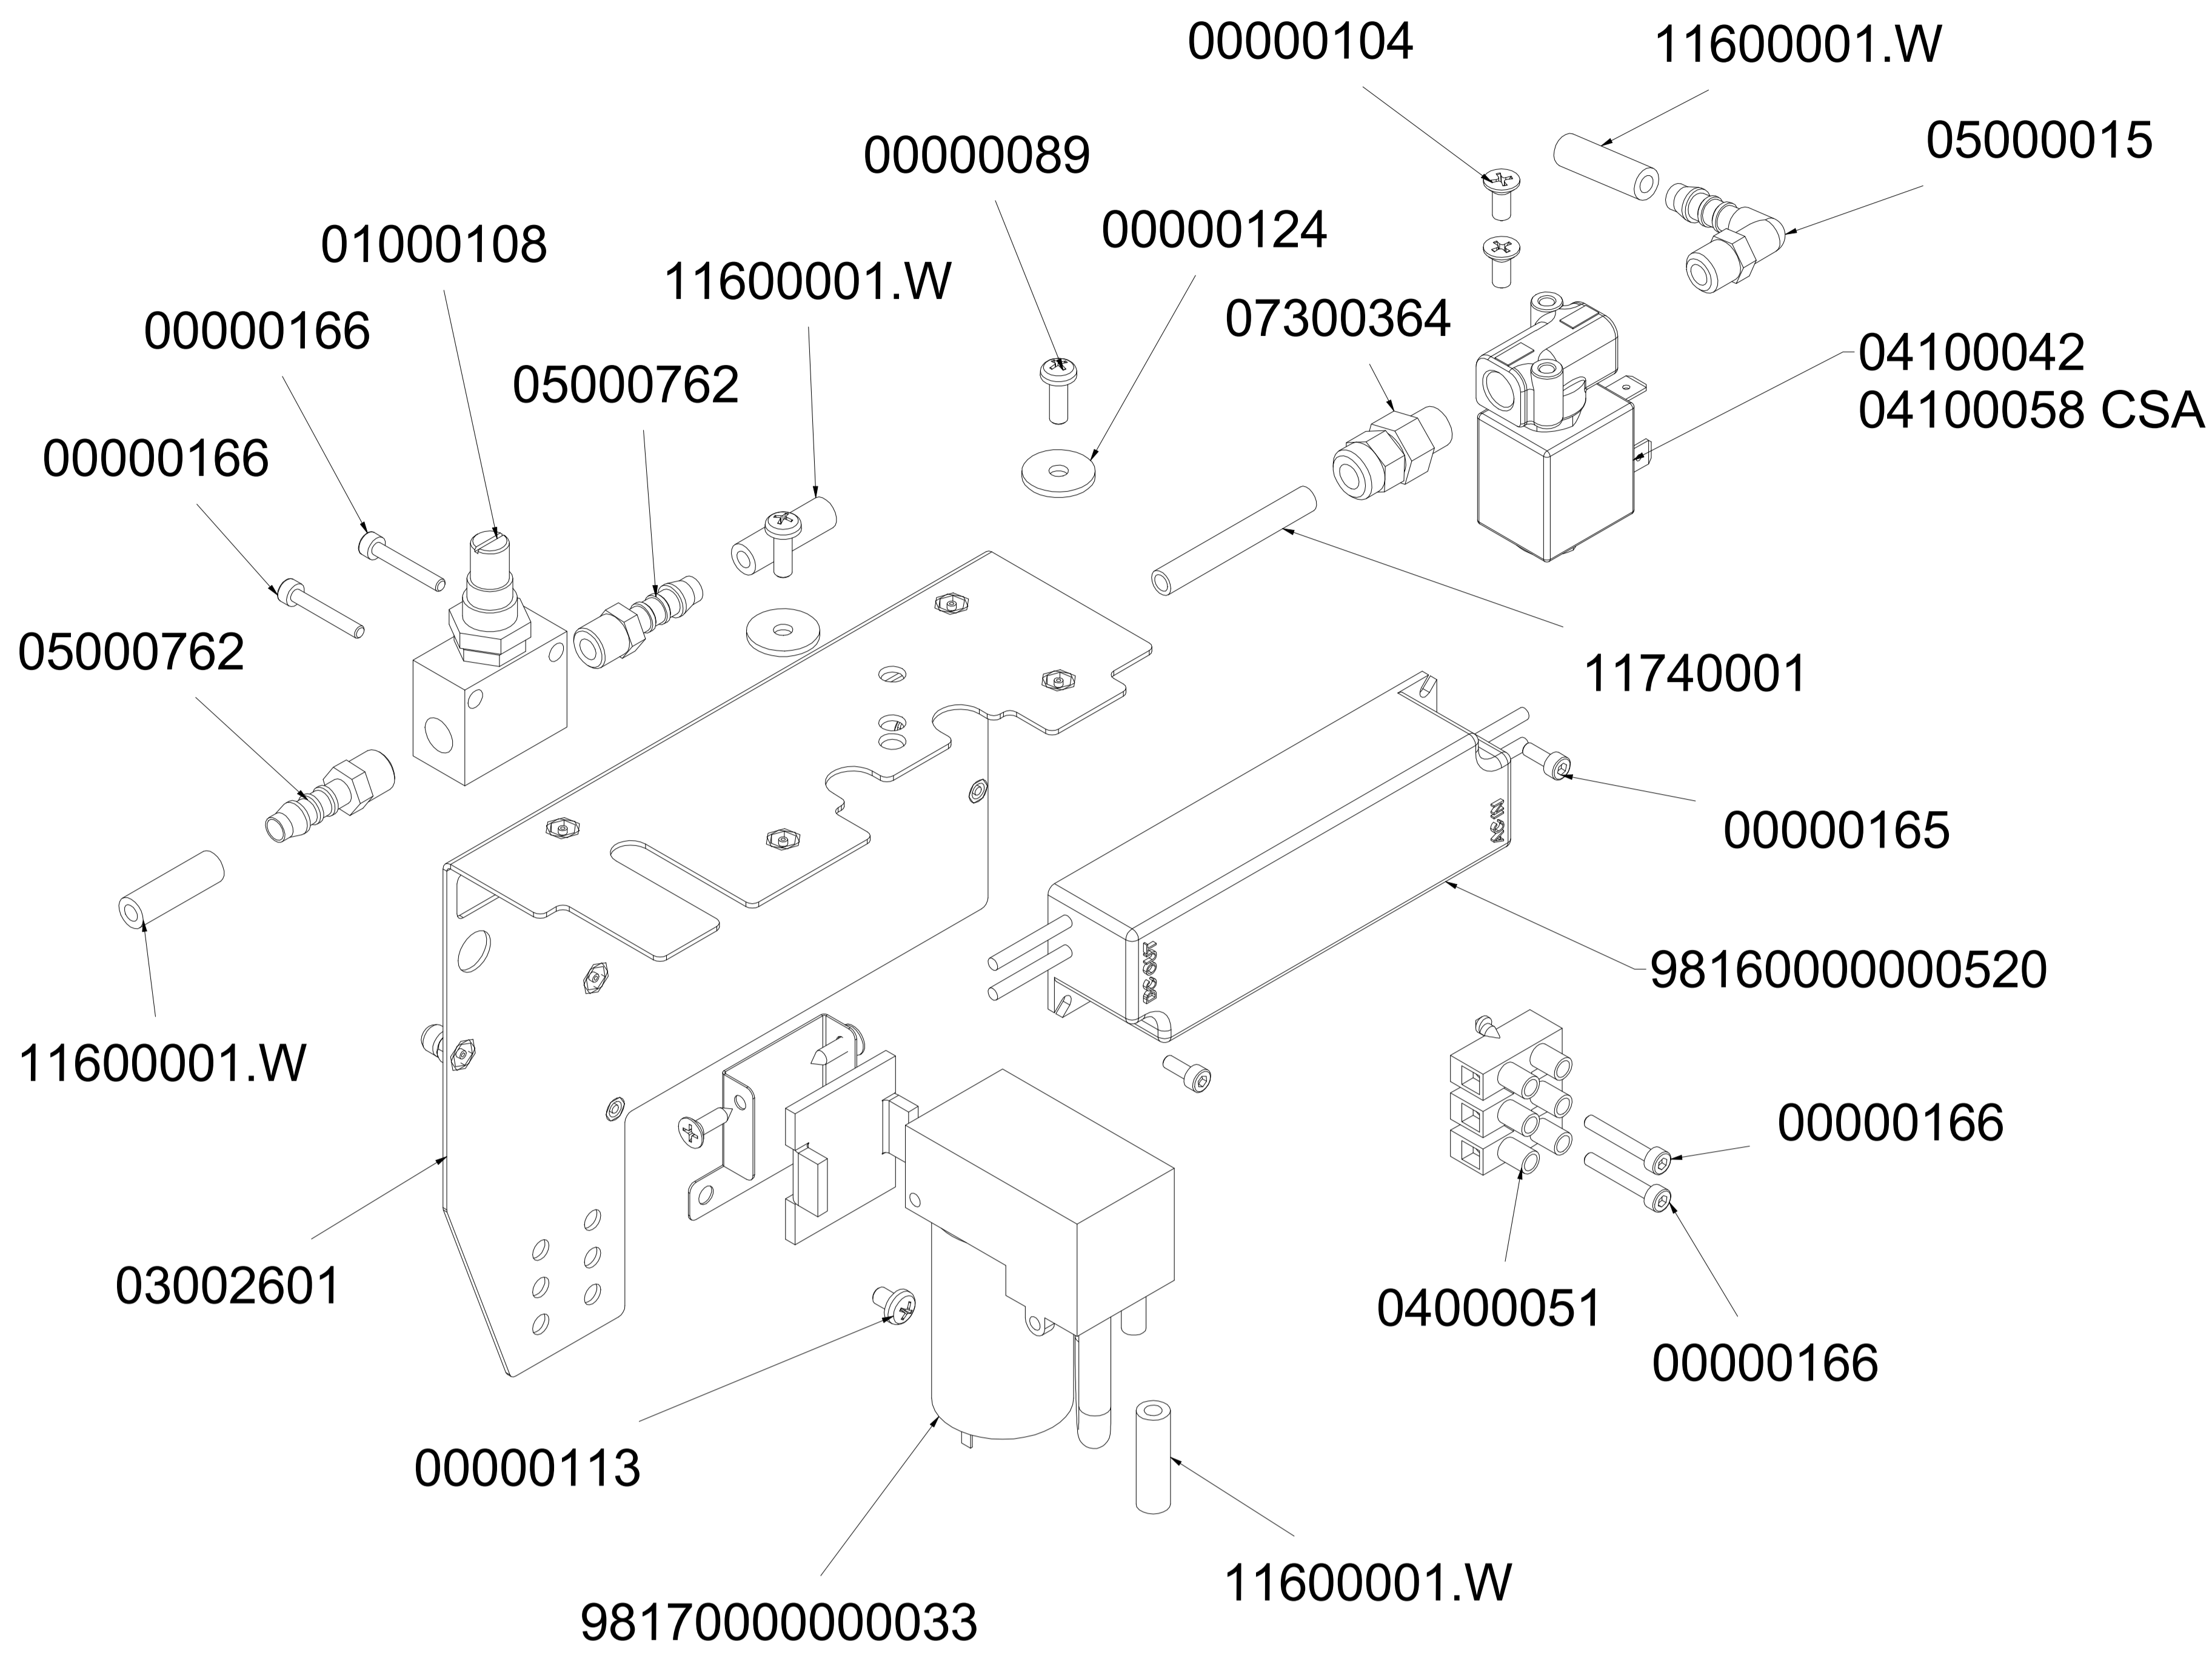

COMPONENTI EASYCREAM EASYCREAM COMPONENTS