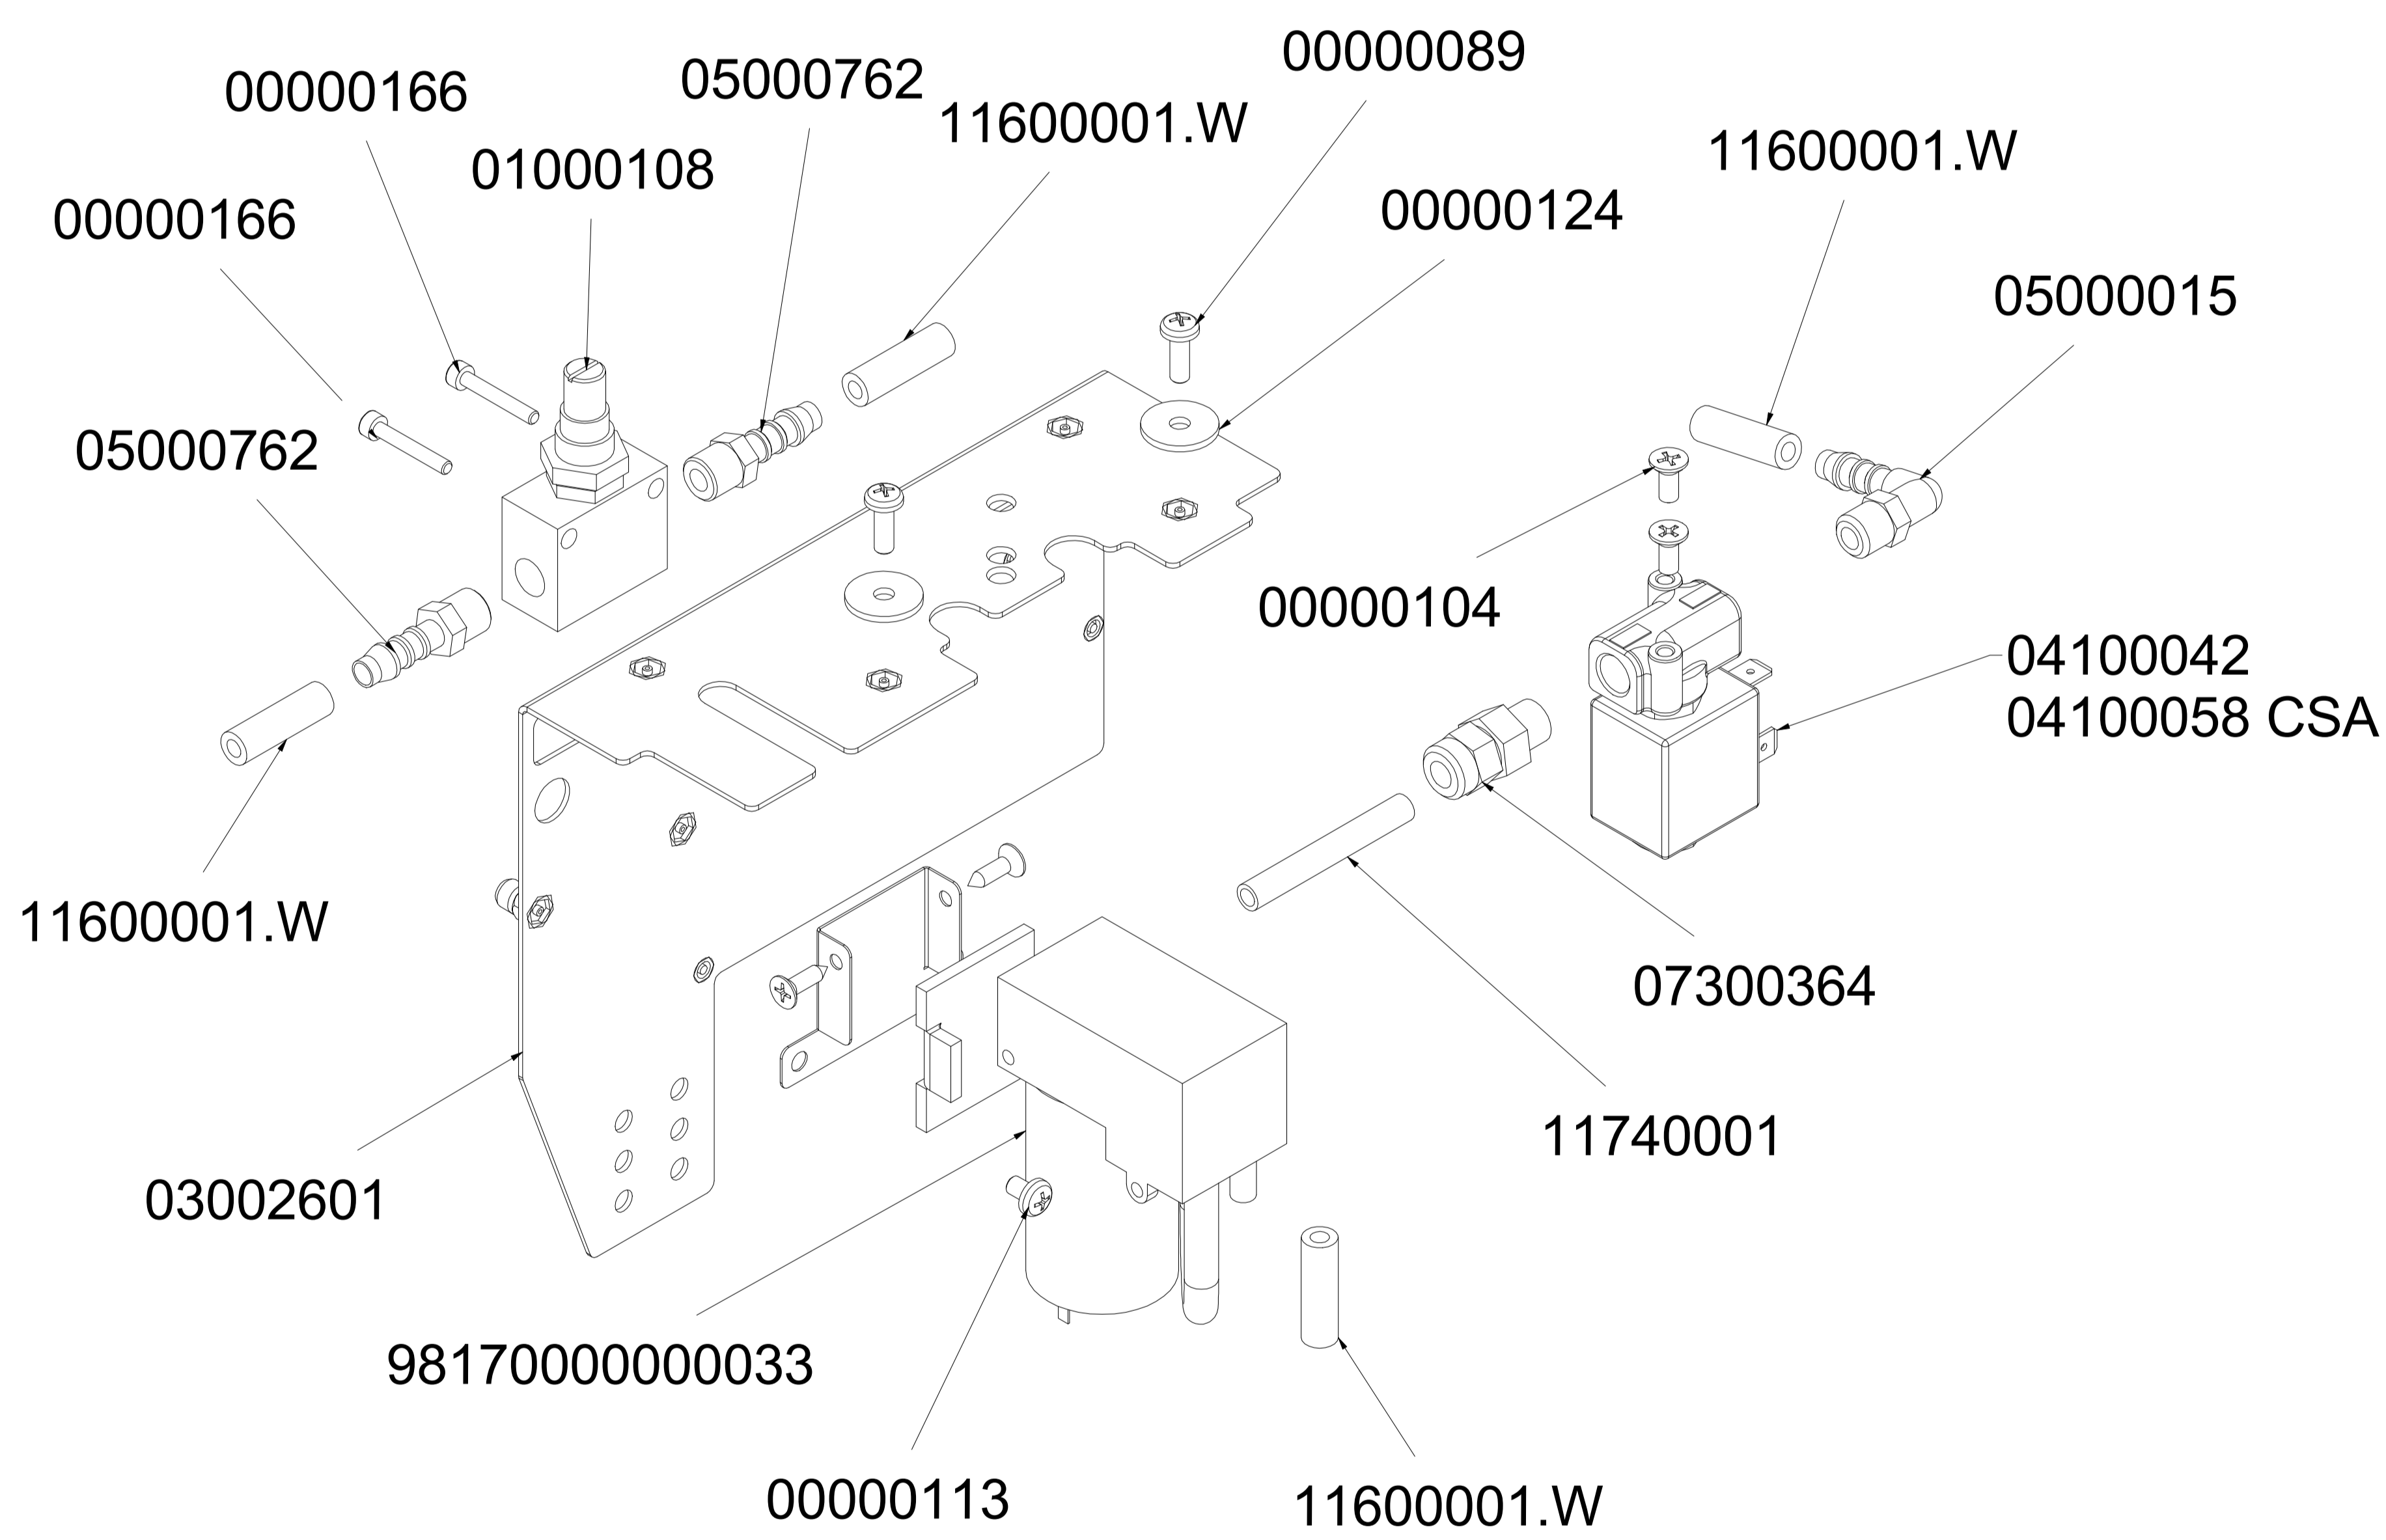

COMPONENTI EASYCREAM EASYCREAM COMPONENTS