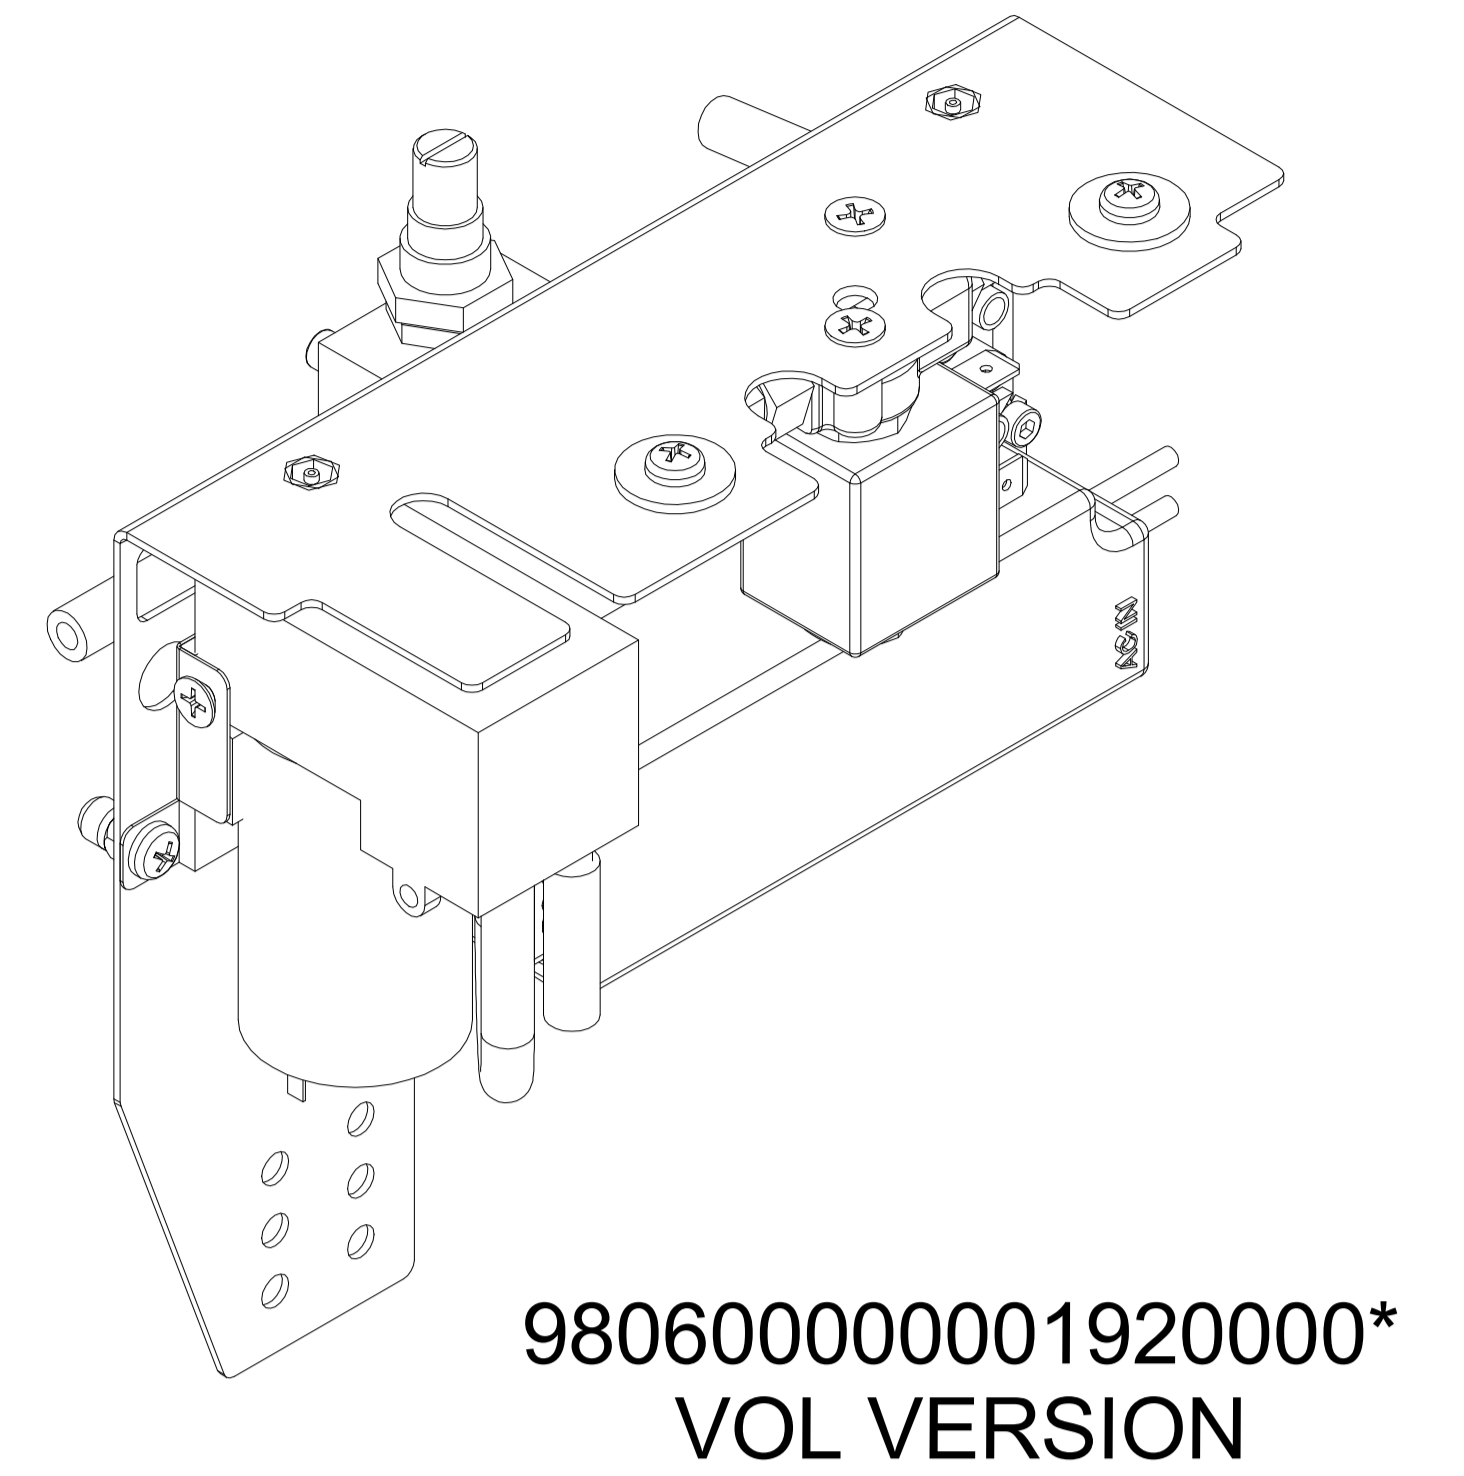

COMPONENTI EASYCREAM EASYCREAM COMPONENTS