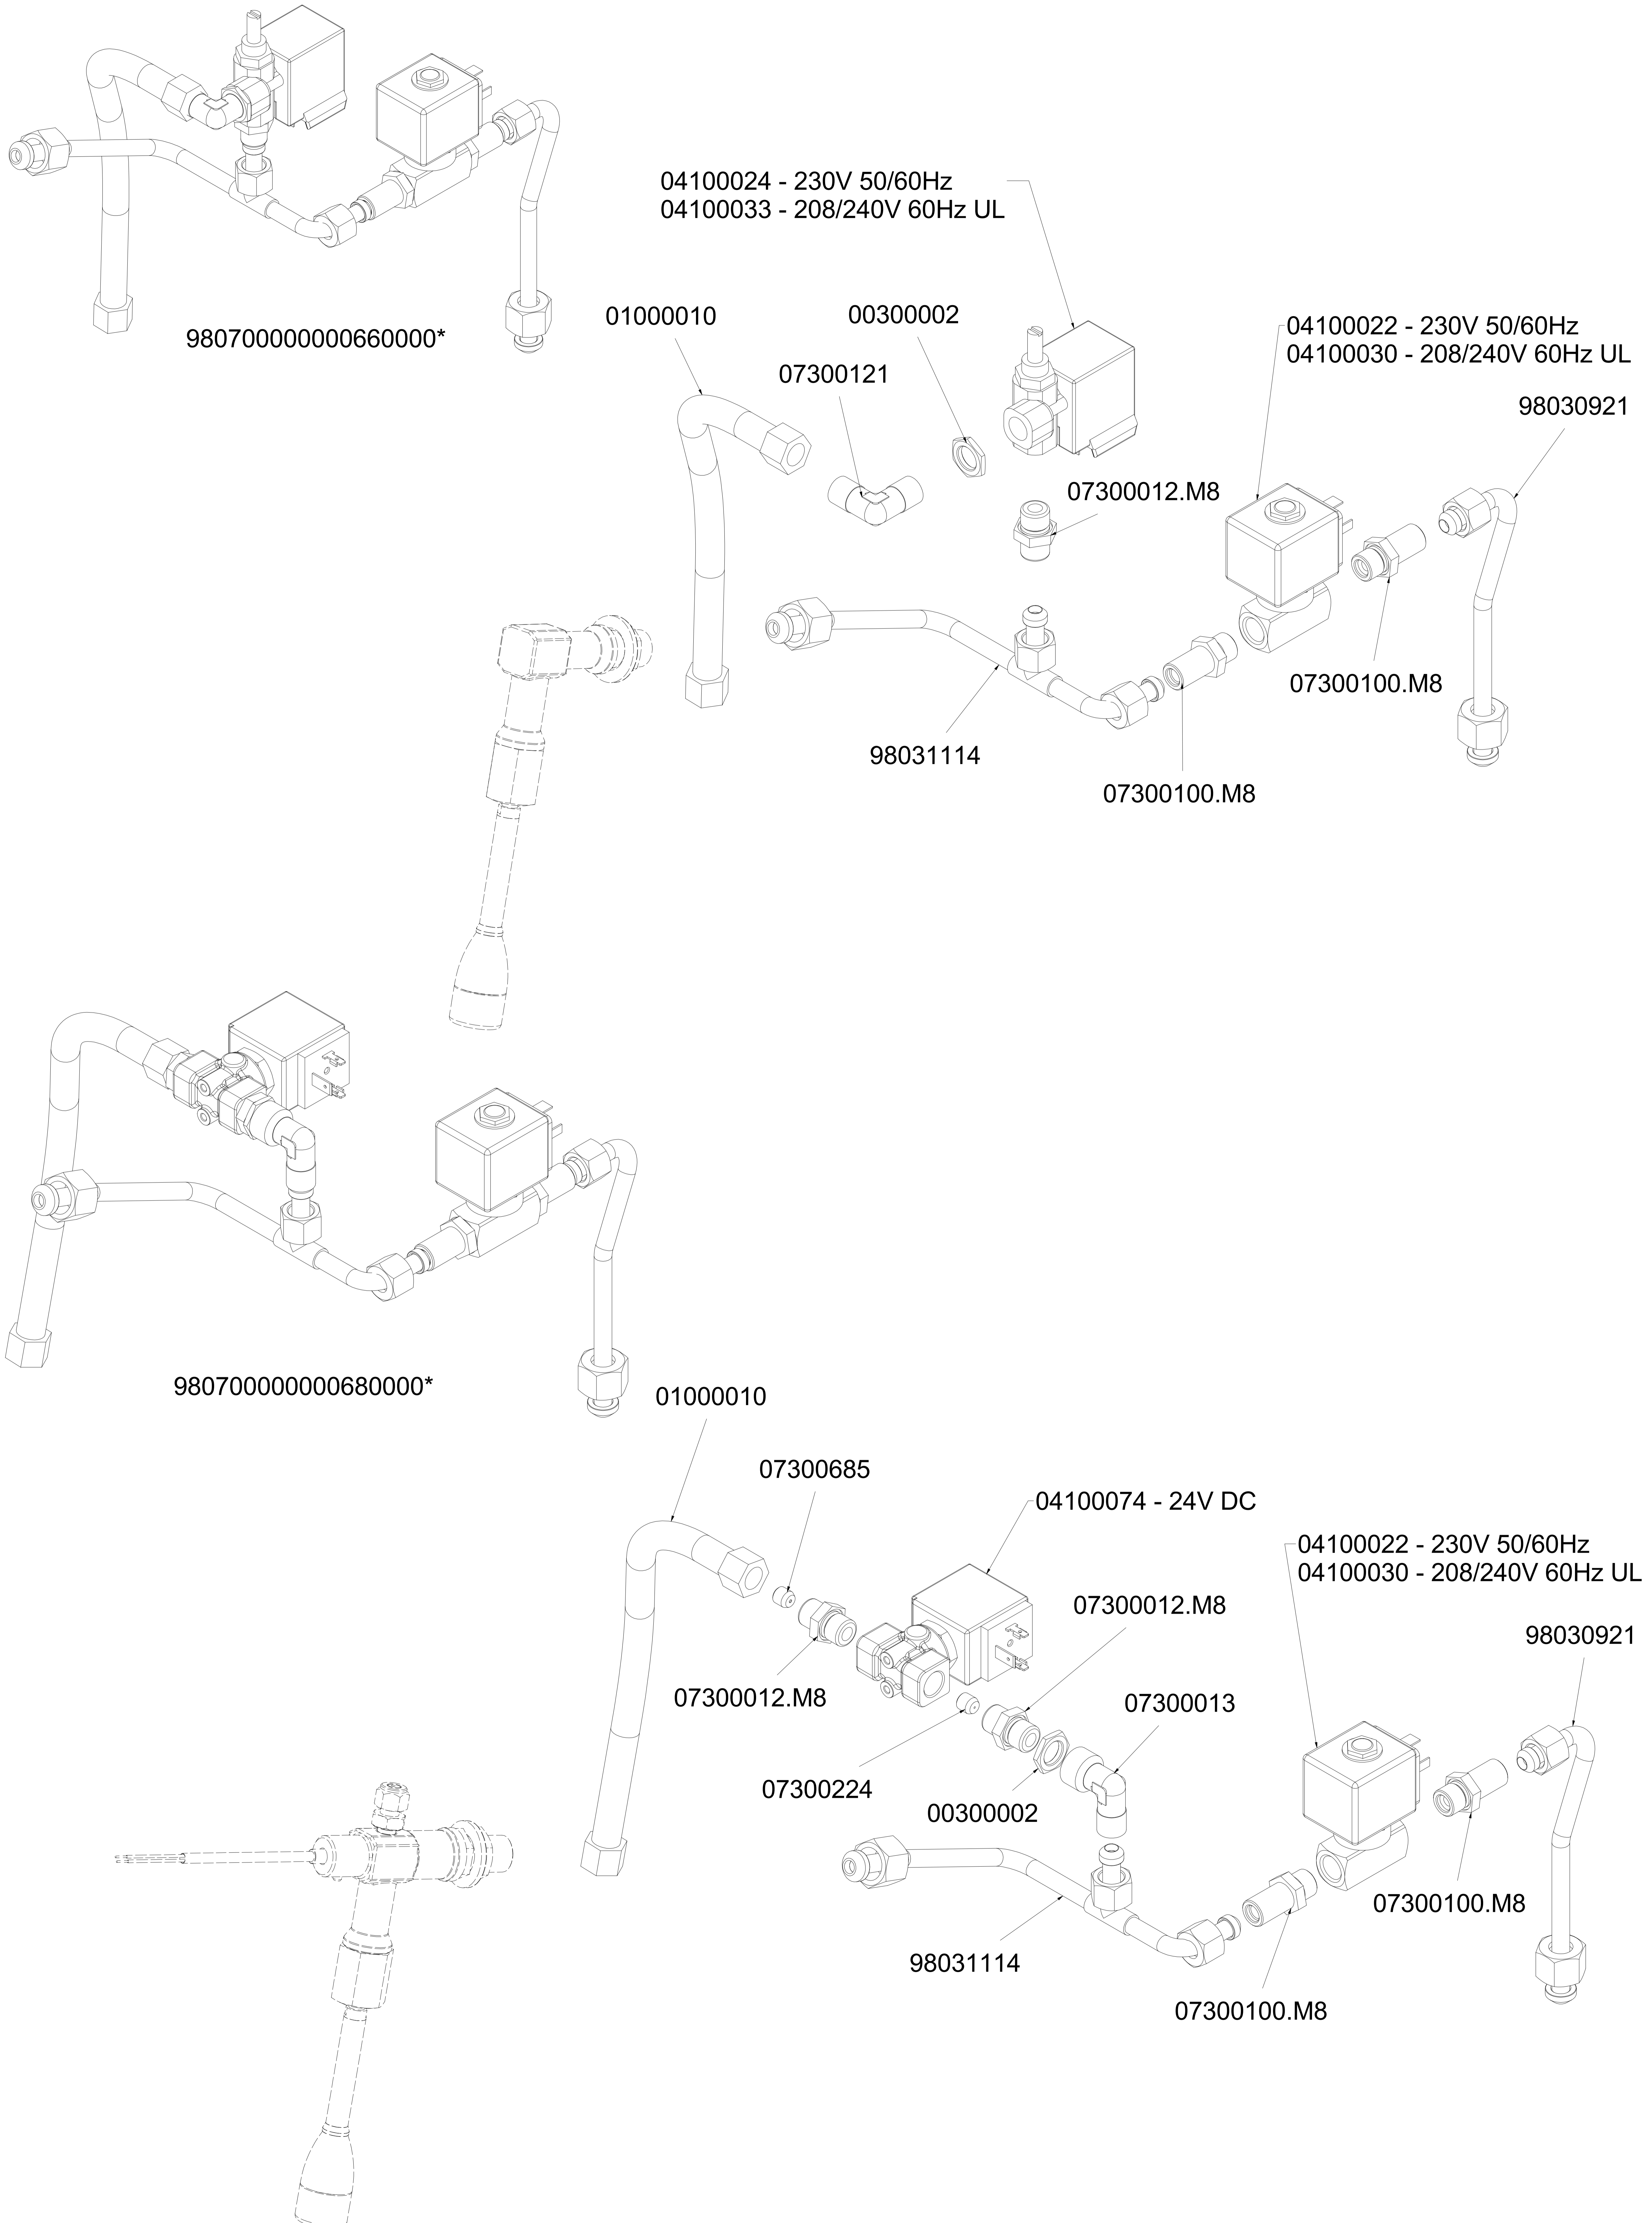

COMPONENTI MISCELATORE ACQUA CALDA HOT WATER MIXER PARTS

A
U
R
E
L
I
A

W
A
V
E