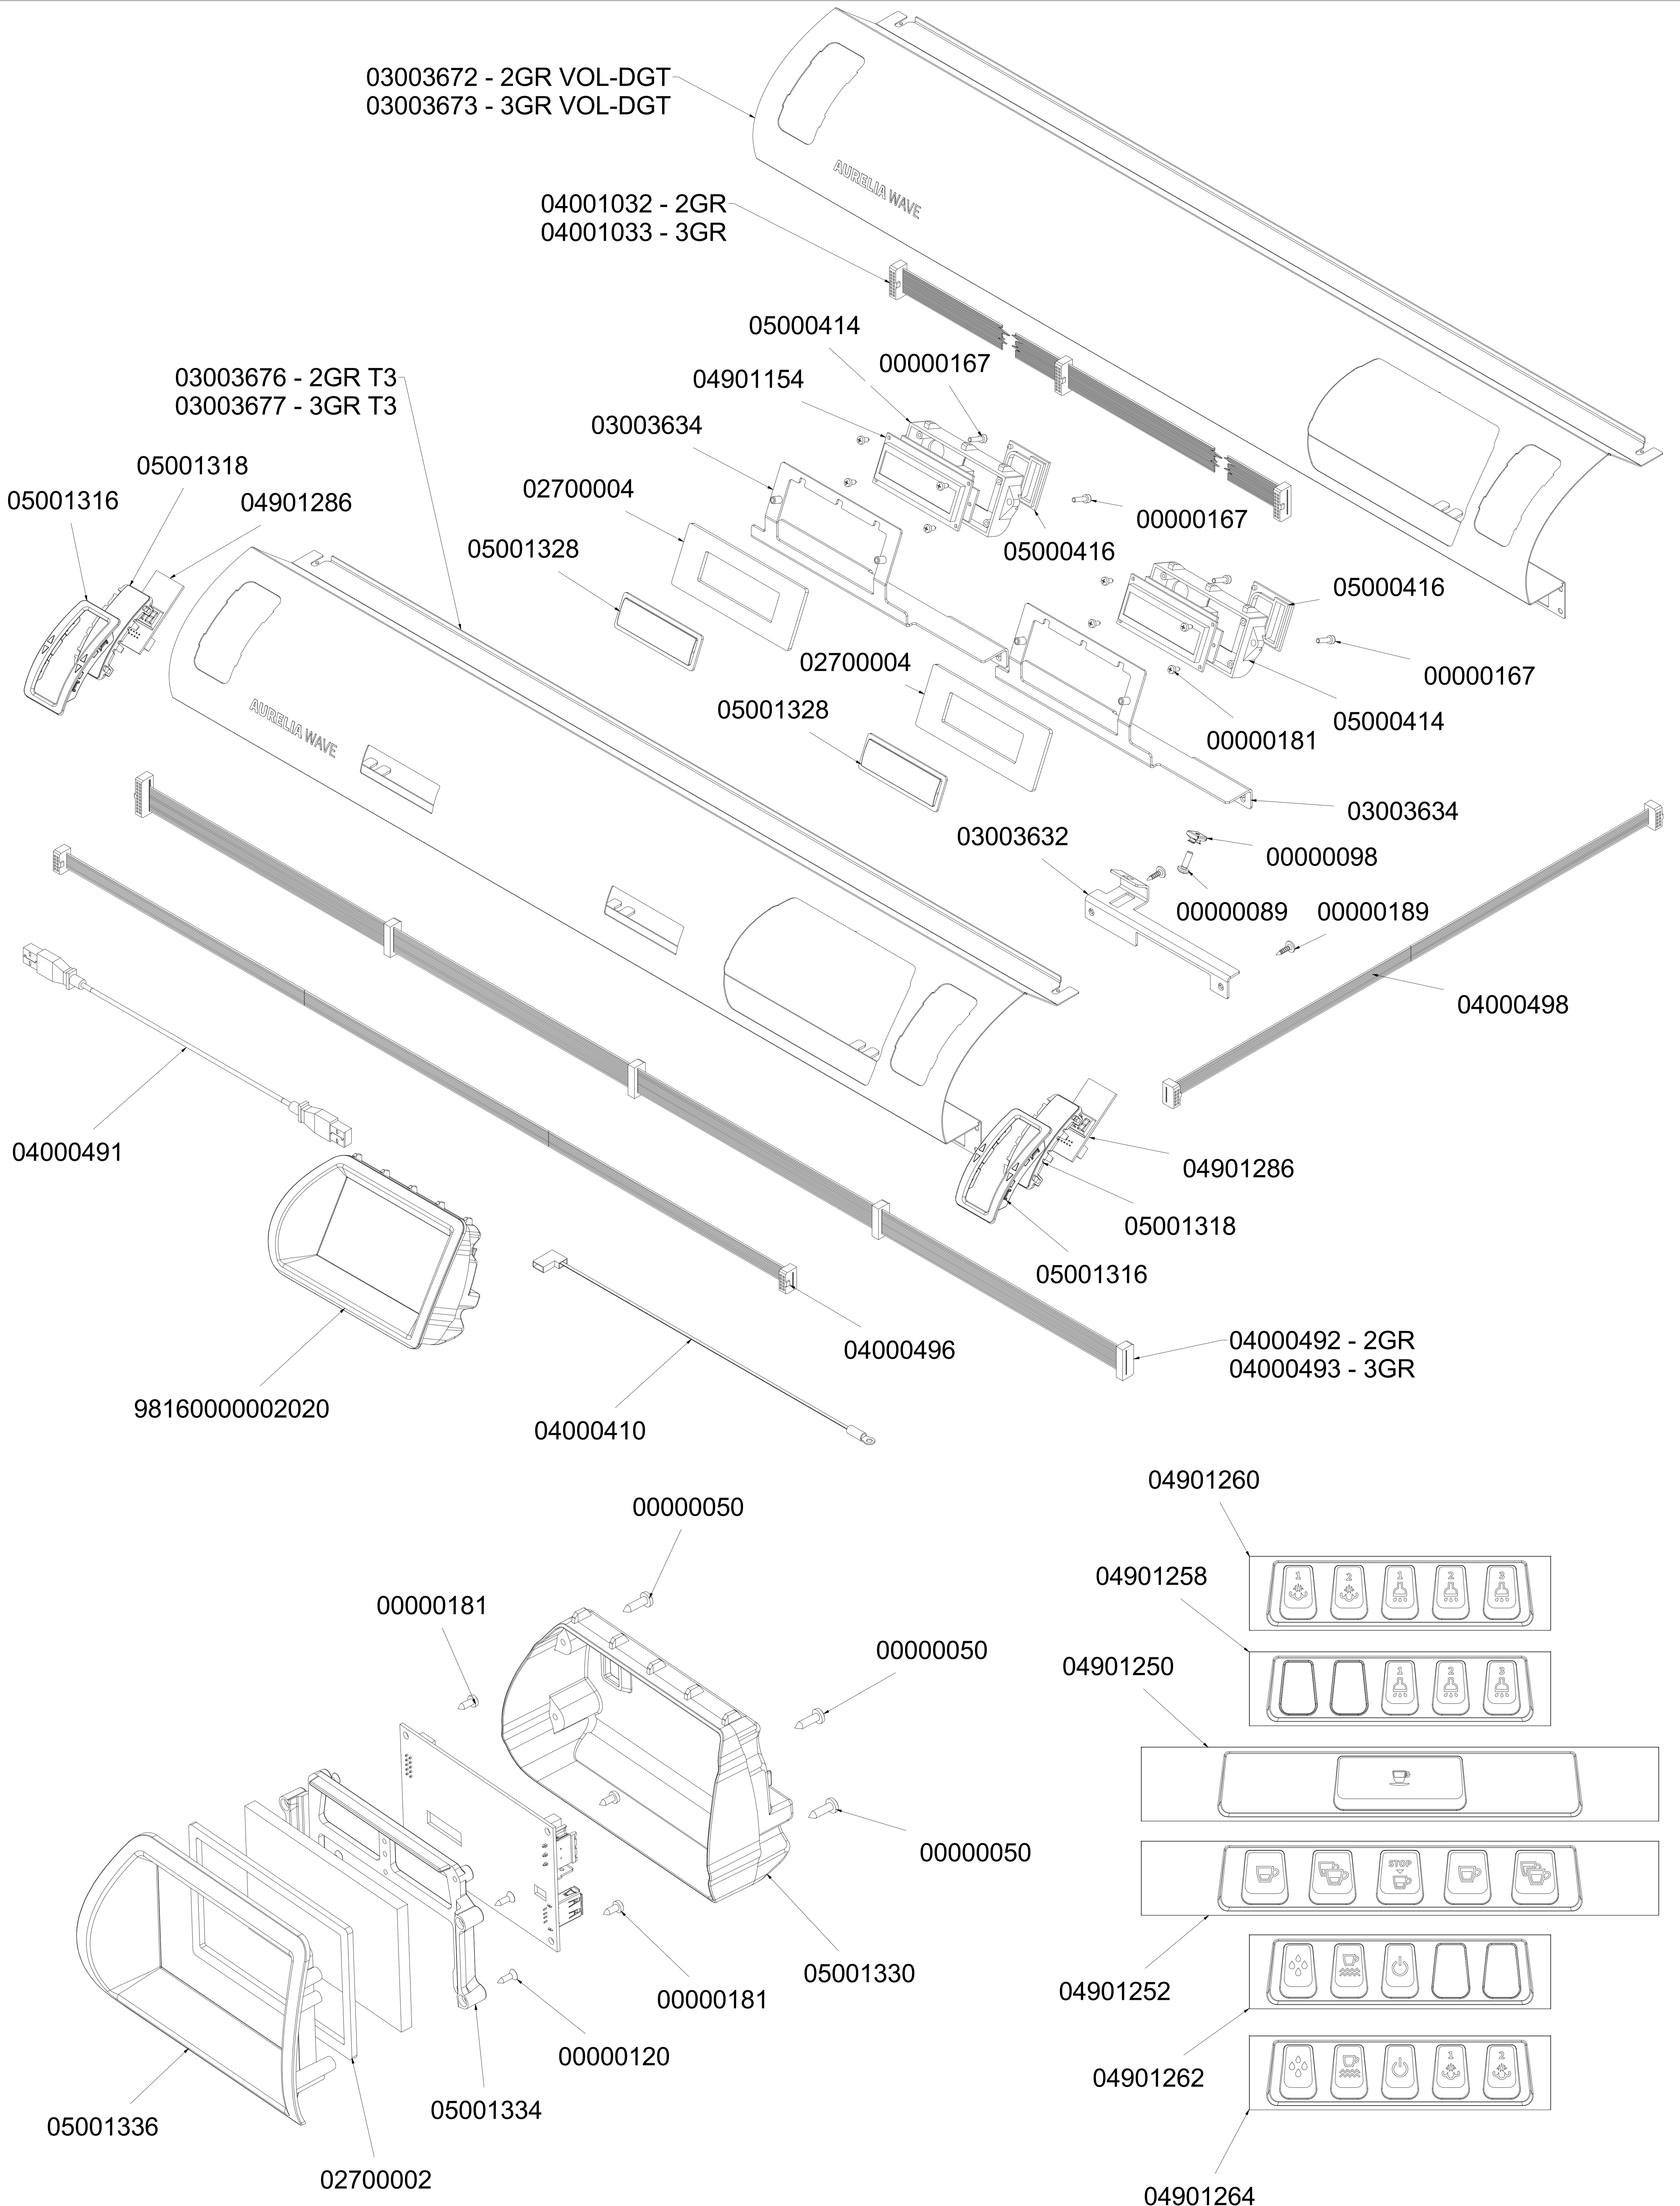

INVOLUCRO COMANDI DGT-T3

CONTROL PANEL DGT-T3 VERSION

A
U
R
E
L
I
A

W
A
V
E