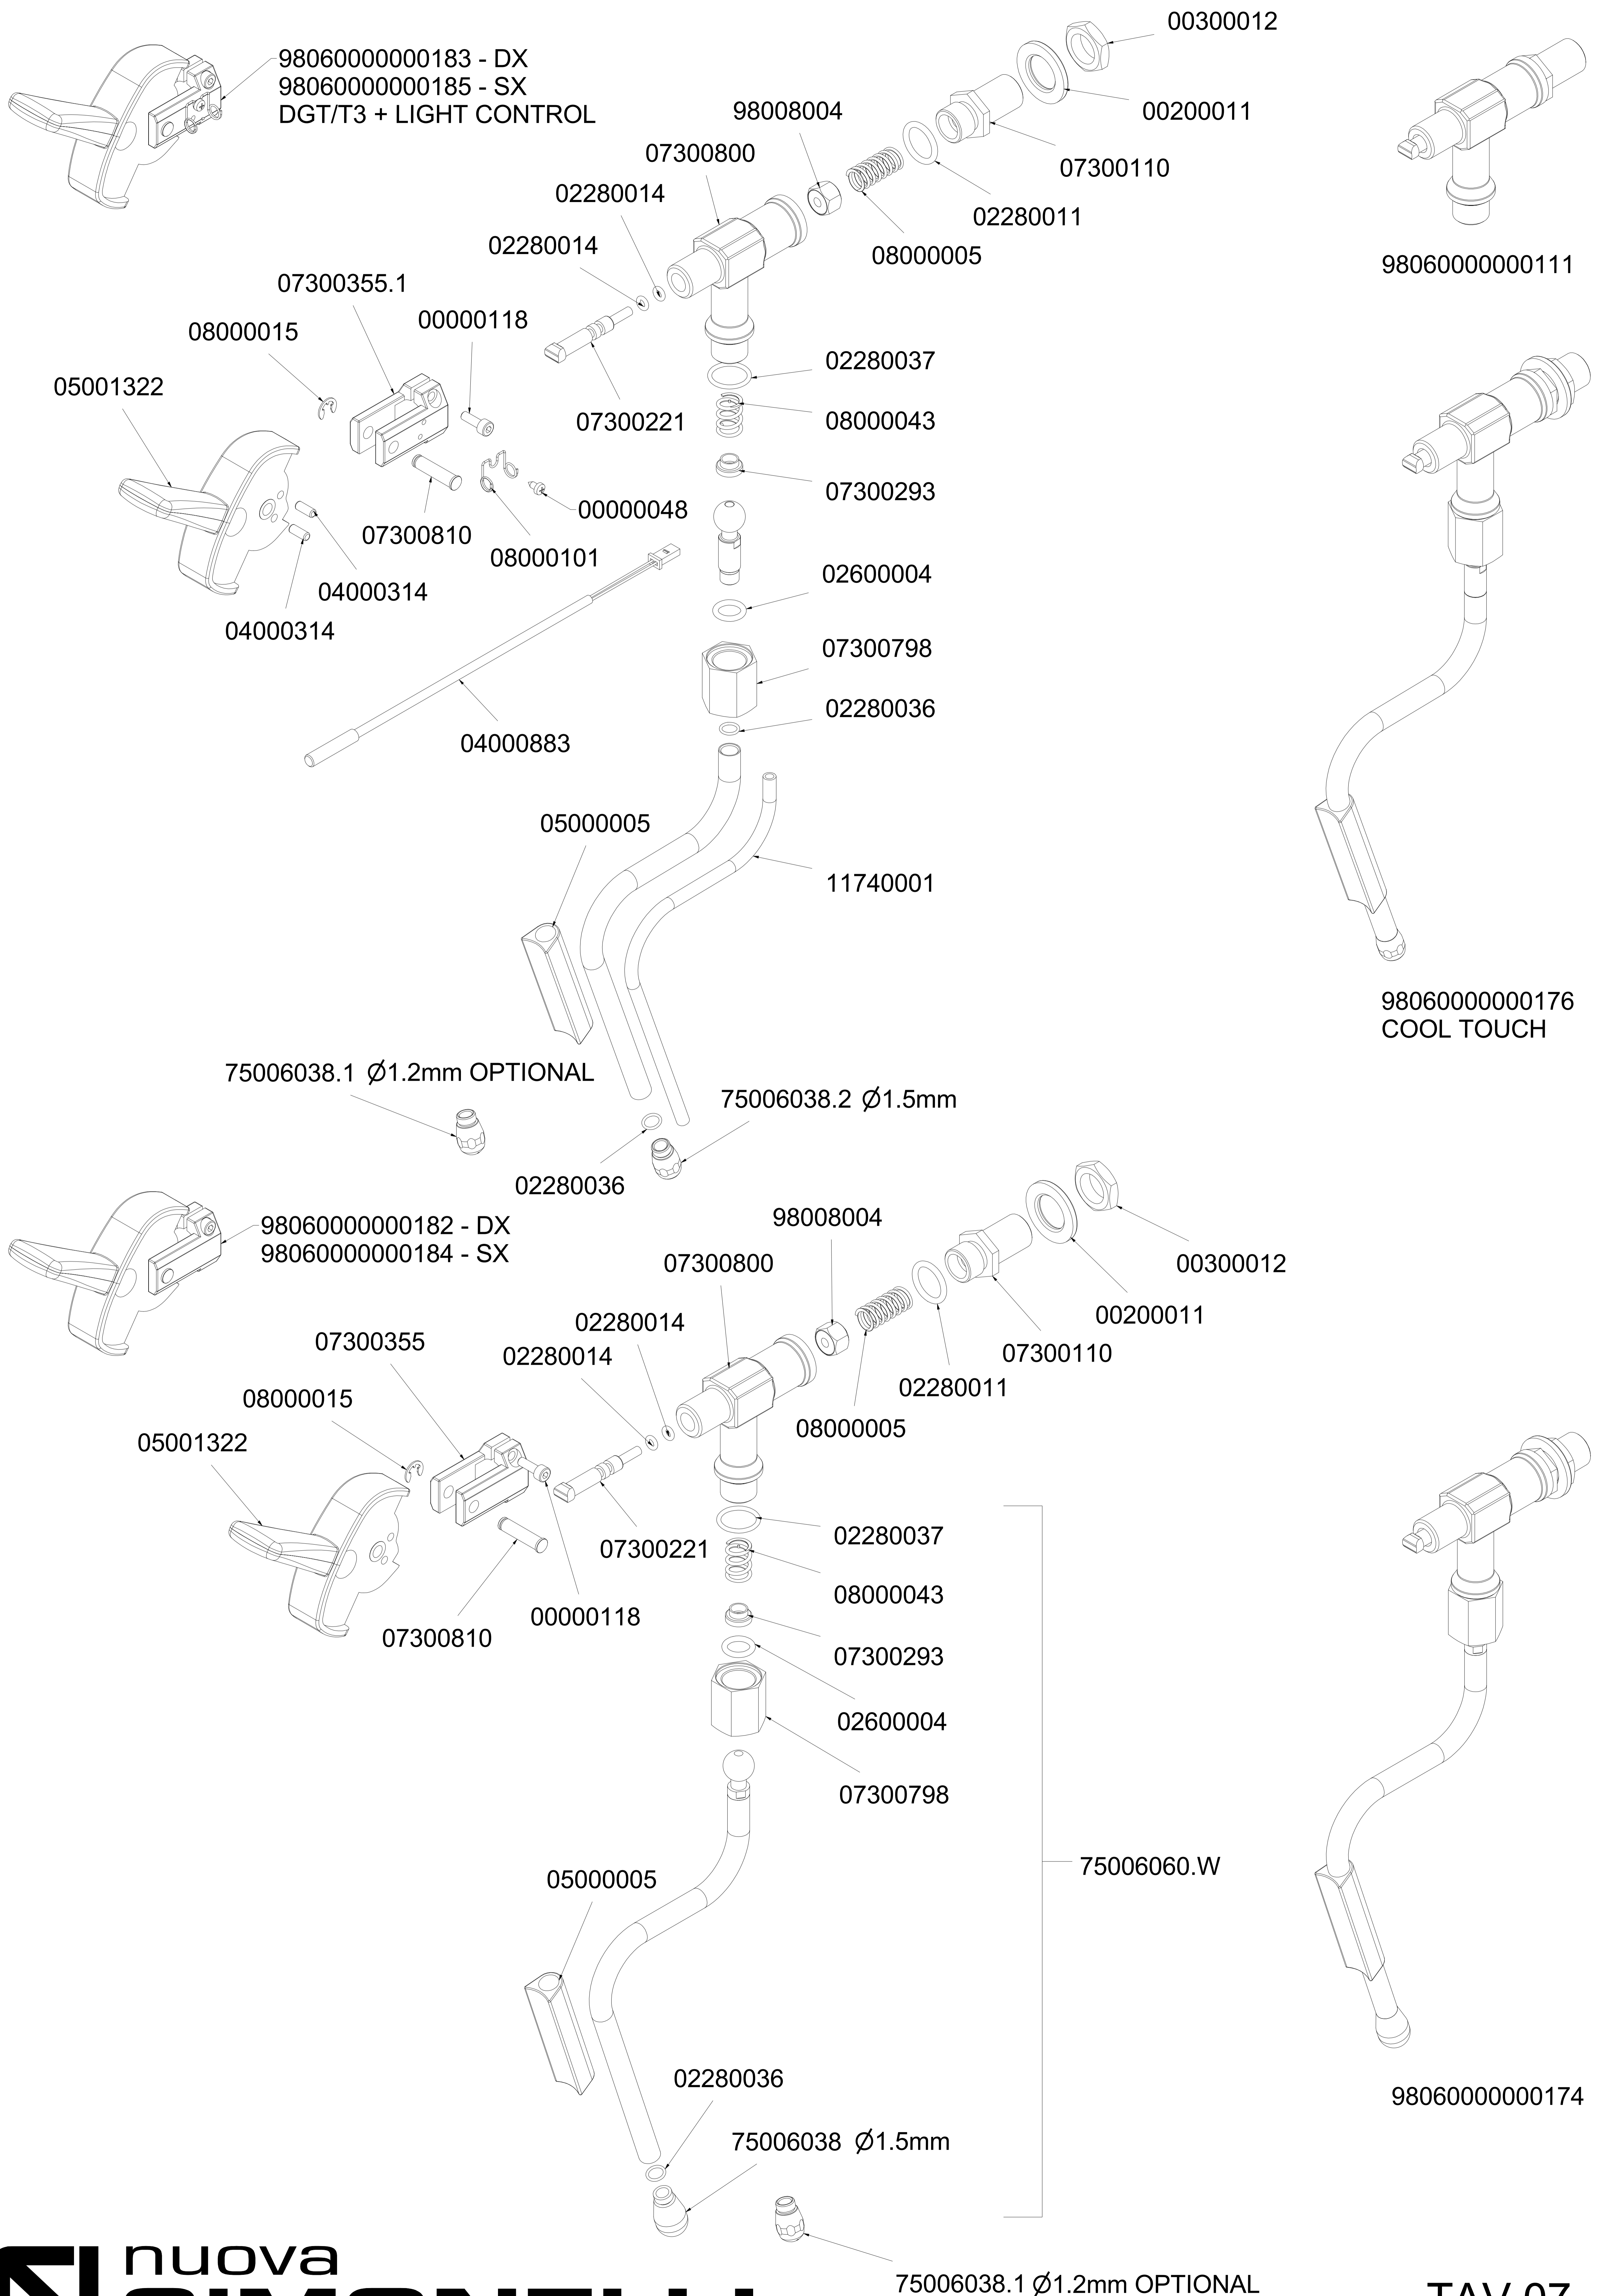

RUBINETTI VAPORE STEAM VALVE PARTS