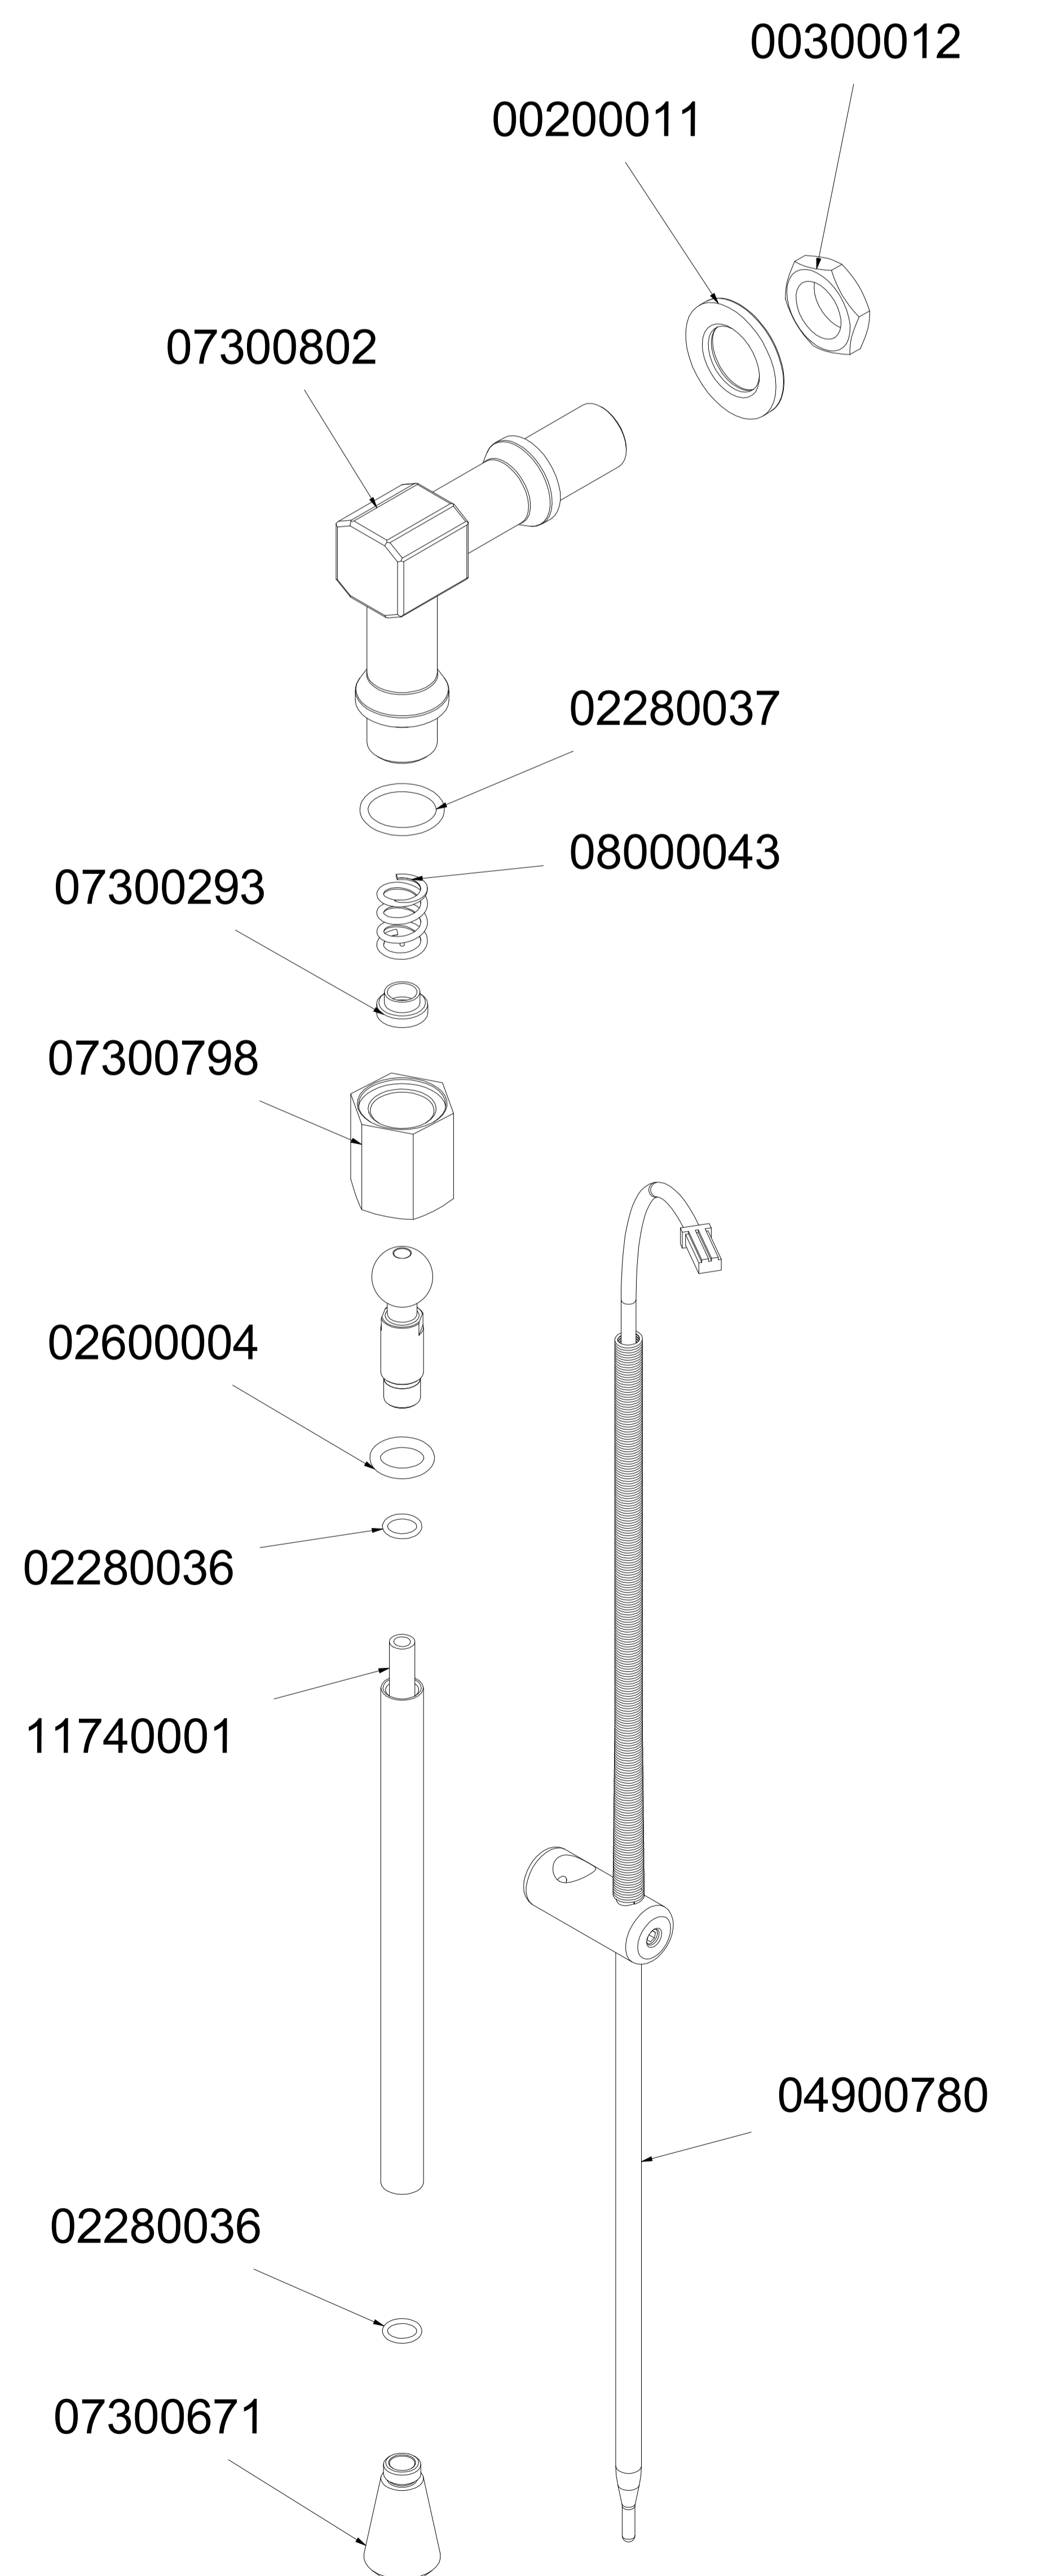

COMPONENTI EASYCREAM EASYCREAM COMPONENTS