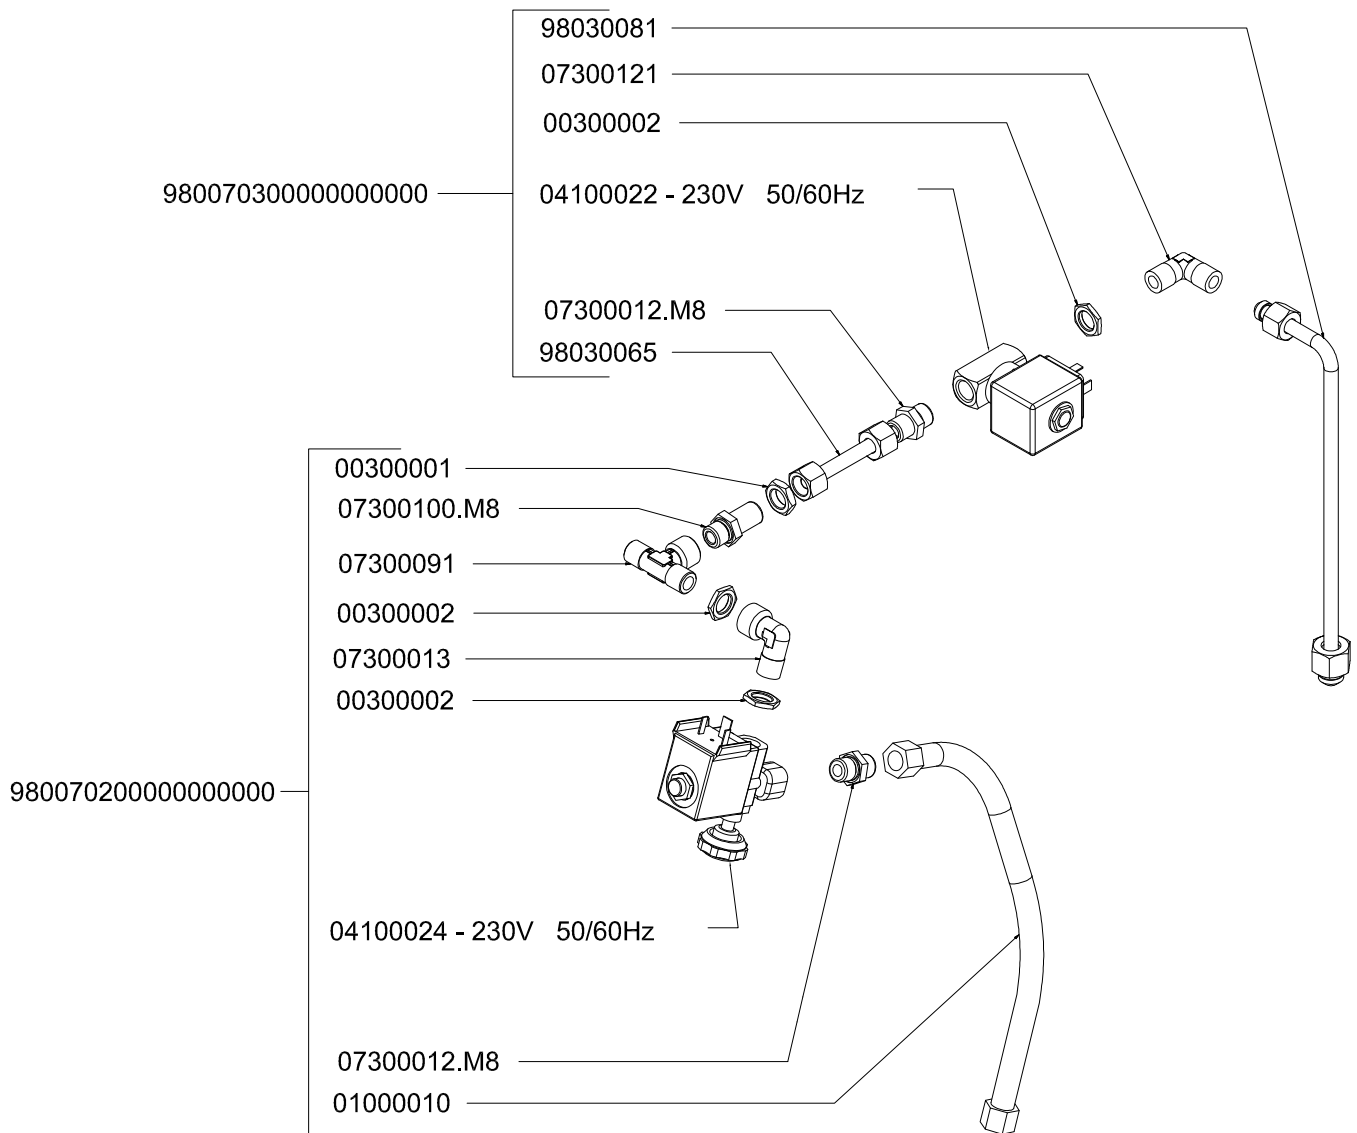

HOT/COLD WATER MIXER PARTS