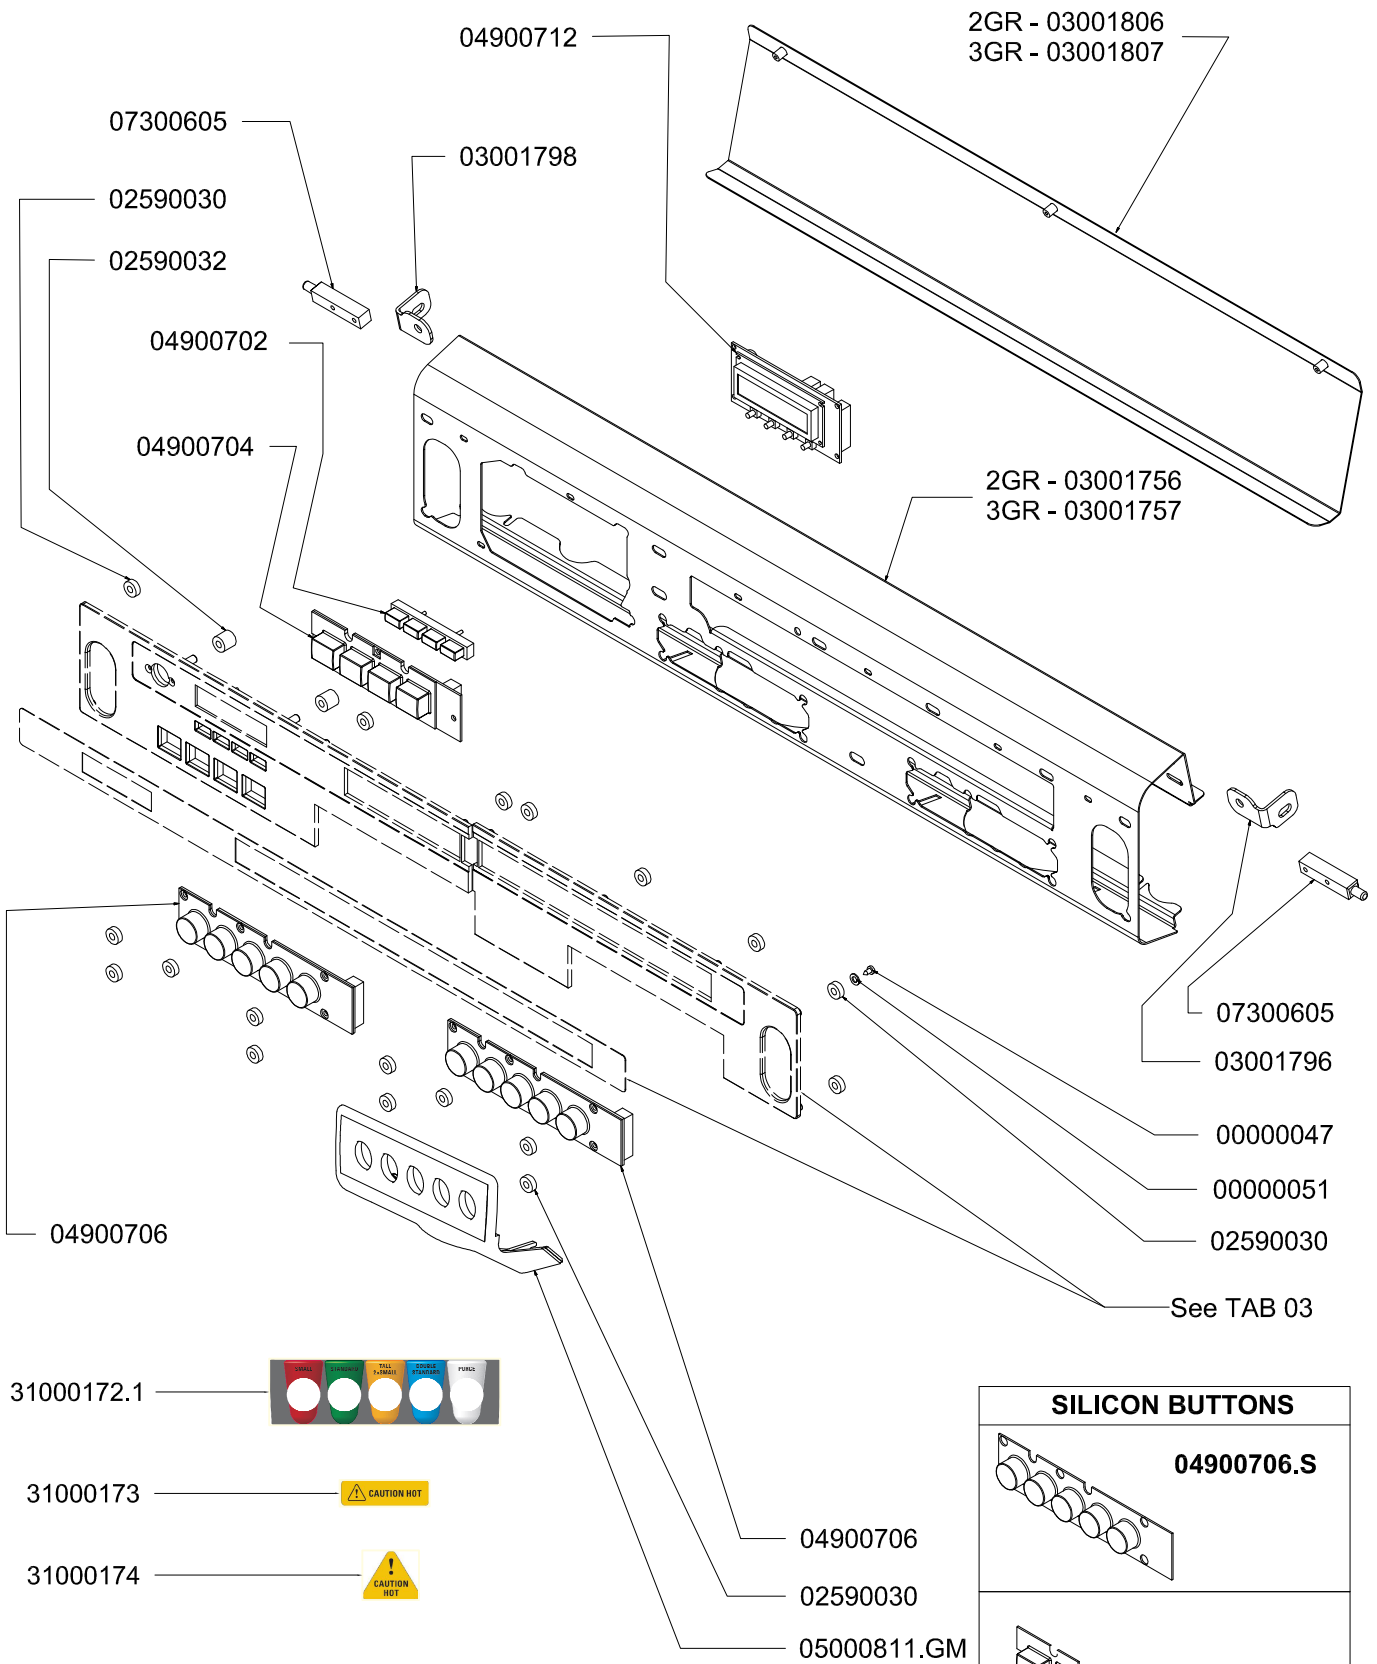

CONTROL PANEL PARTS

SILICON BUTTONS	
	04900706.S
	04900704.S