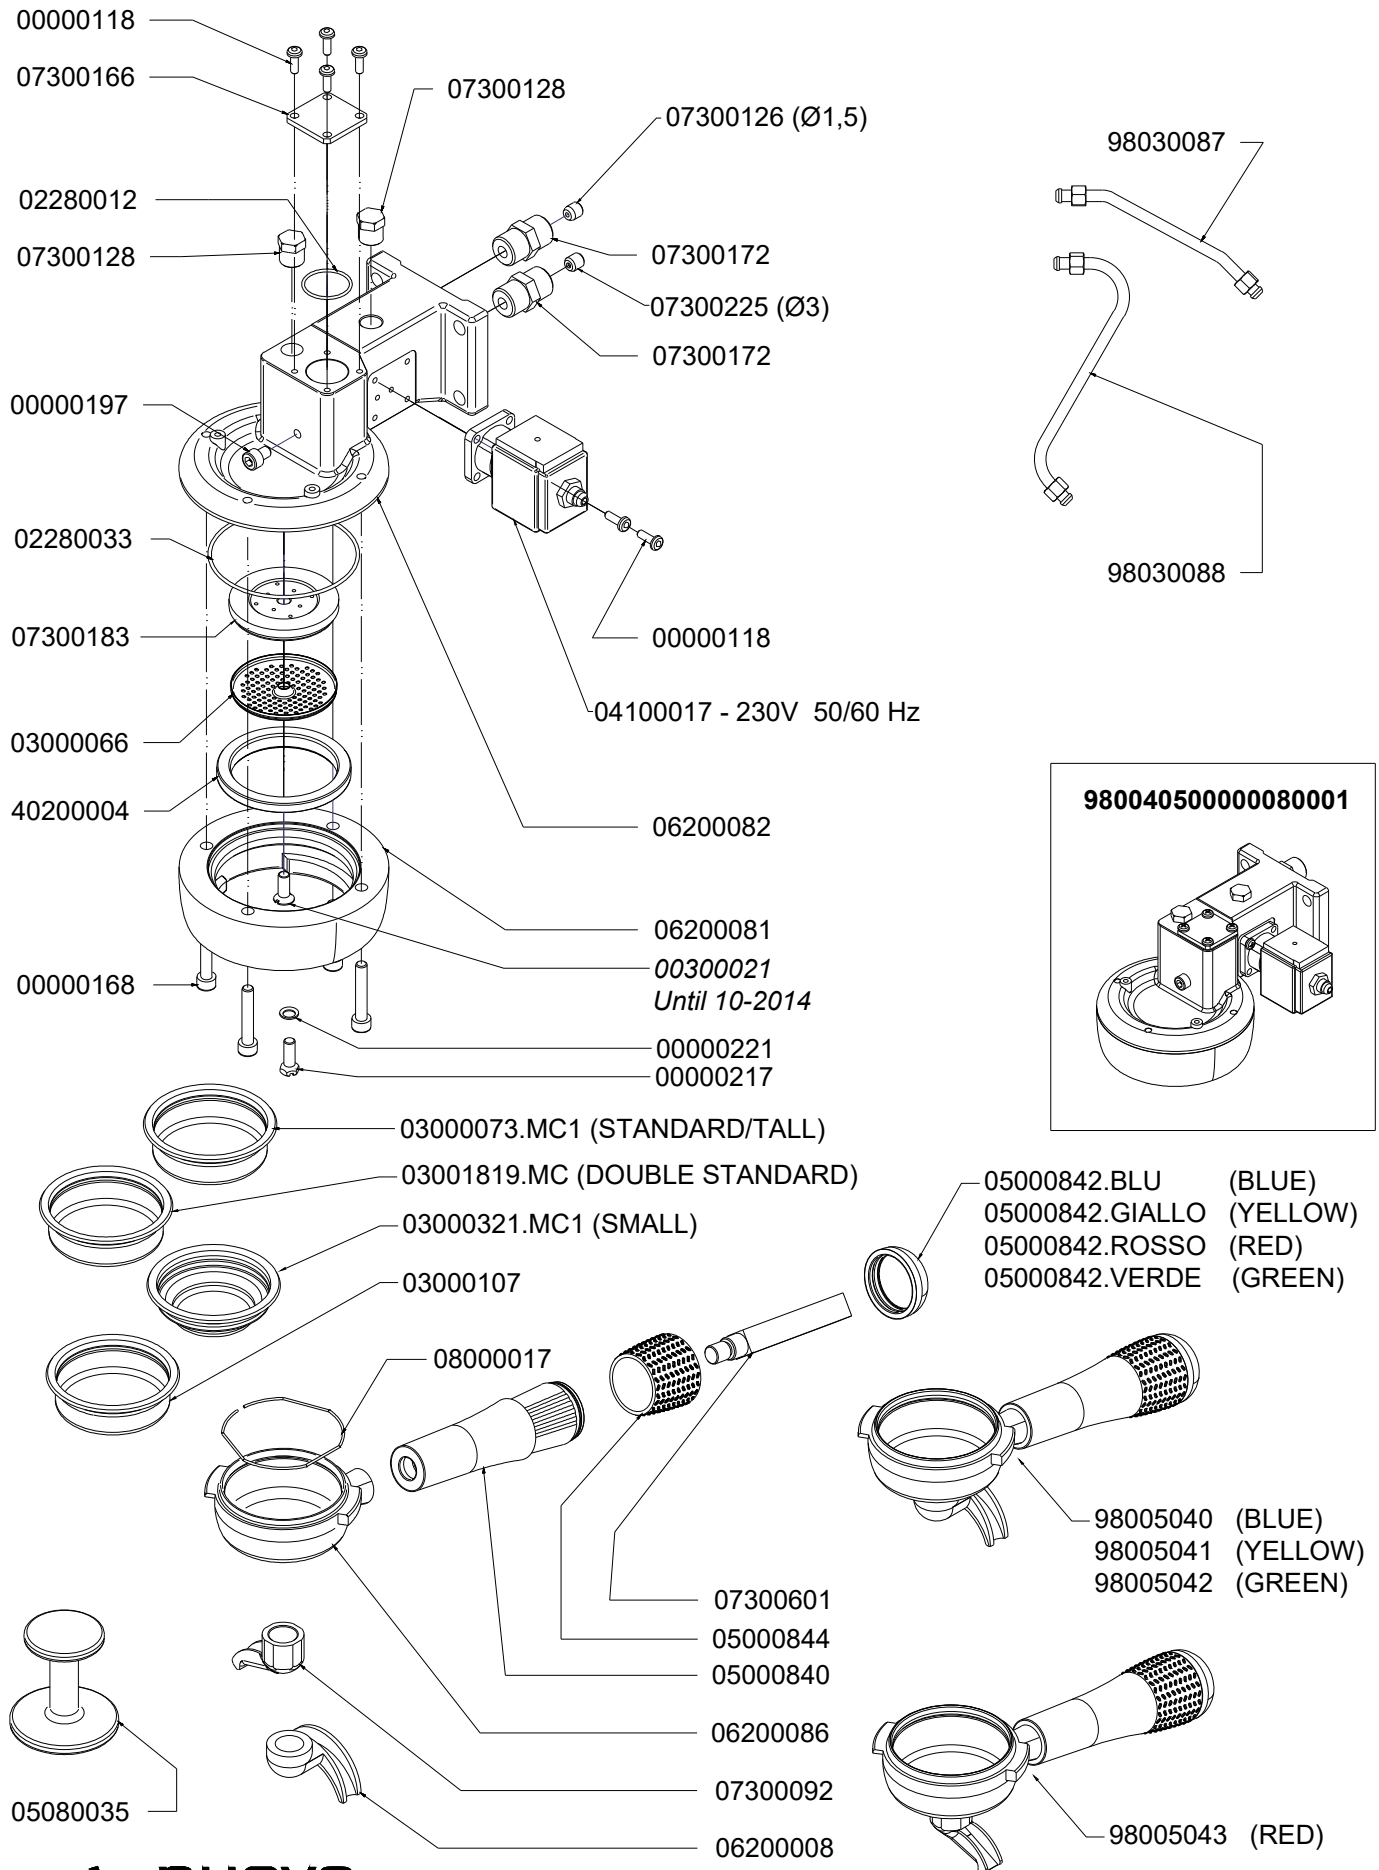

# I N D E X

- » **TAB 01 – CABINET PARTS**
- » **TAB 02 – CONTROL PANEL PARTS**
- » **TAB 03 – CONTROL PANEL VERSIONS**
- » **TAB 04 – POURING UNIT GROUP PARTS**
- » **TAB 05 – HYDRAULIC PARTS**
- » **TAB 06 – STEAM & HOT WATER VALVES PARTS**
- » **TAB 07 – HOT/COLD WATER MIXER PARTS**
- » **TAB 08 – HYDRAULIC GROUP PARTS**
- » **TAB 09 – BOILER PARTS**
- » **TAB 10 – FRAME PARTS**
- » **TAB 11 – ELECTRICAL AND ELECTRONIC PARTS**

# CONTROL PANEL PARTS

SILICON BUTTONS	
	<b>04900706.S</b>
	<b>04900704.S</b>

# HYDRAULIC PARTS

HYDRAULIC COMPONENTS	
CODICE	DESCRIPTION
01000113	FILLING TUBE L=1500
01000030	FILLING TUBE L=500
01000087	DRAINING TUBE
00000133	STAINLESS STEEL GIRDLE