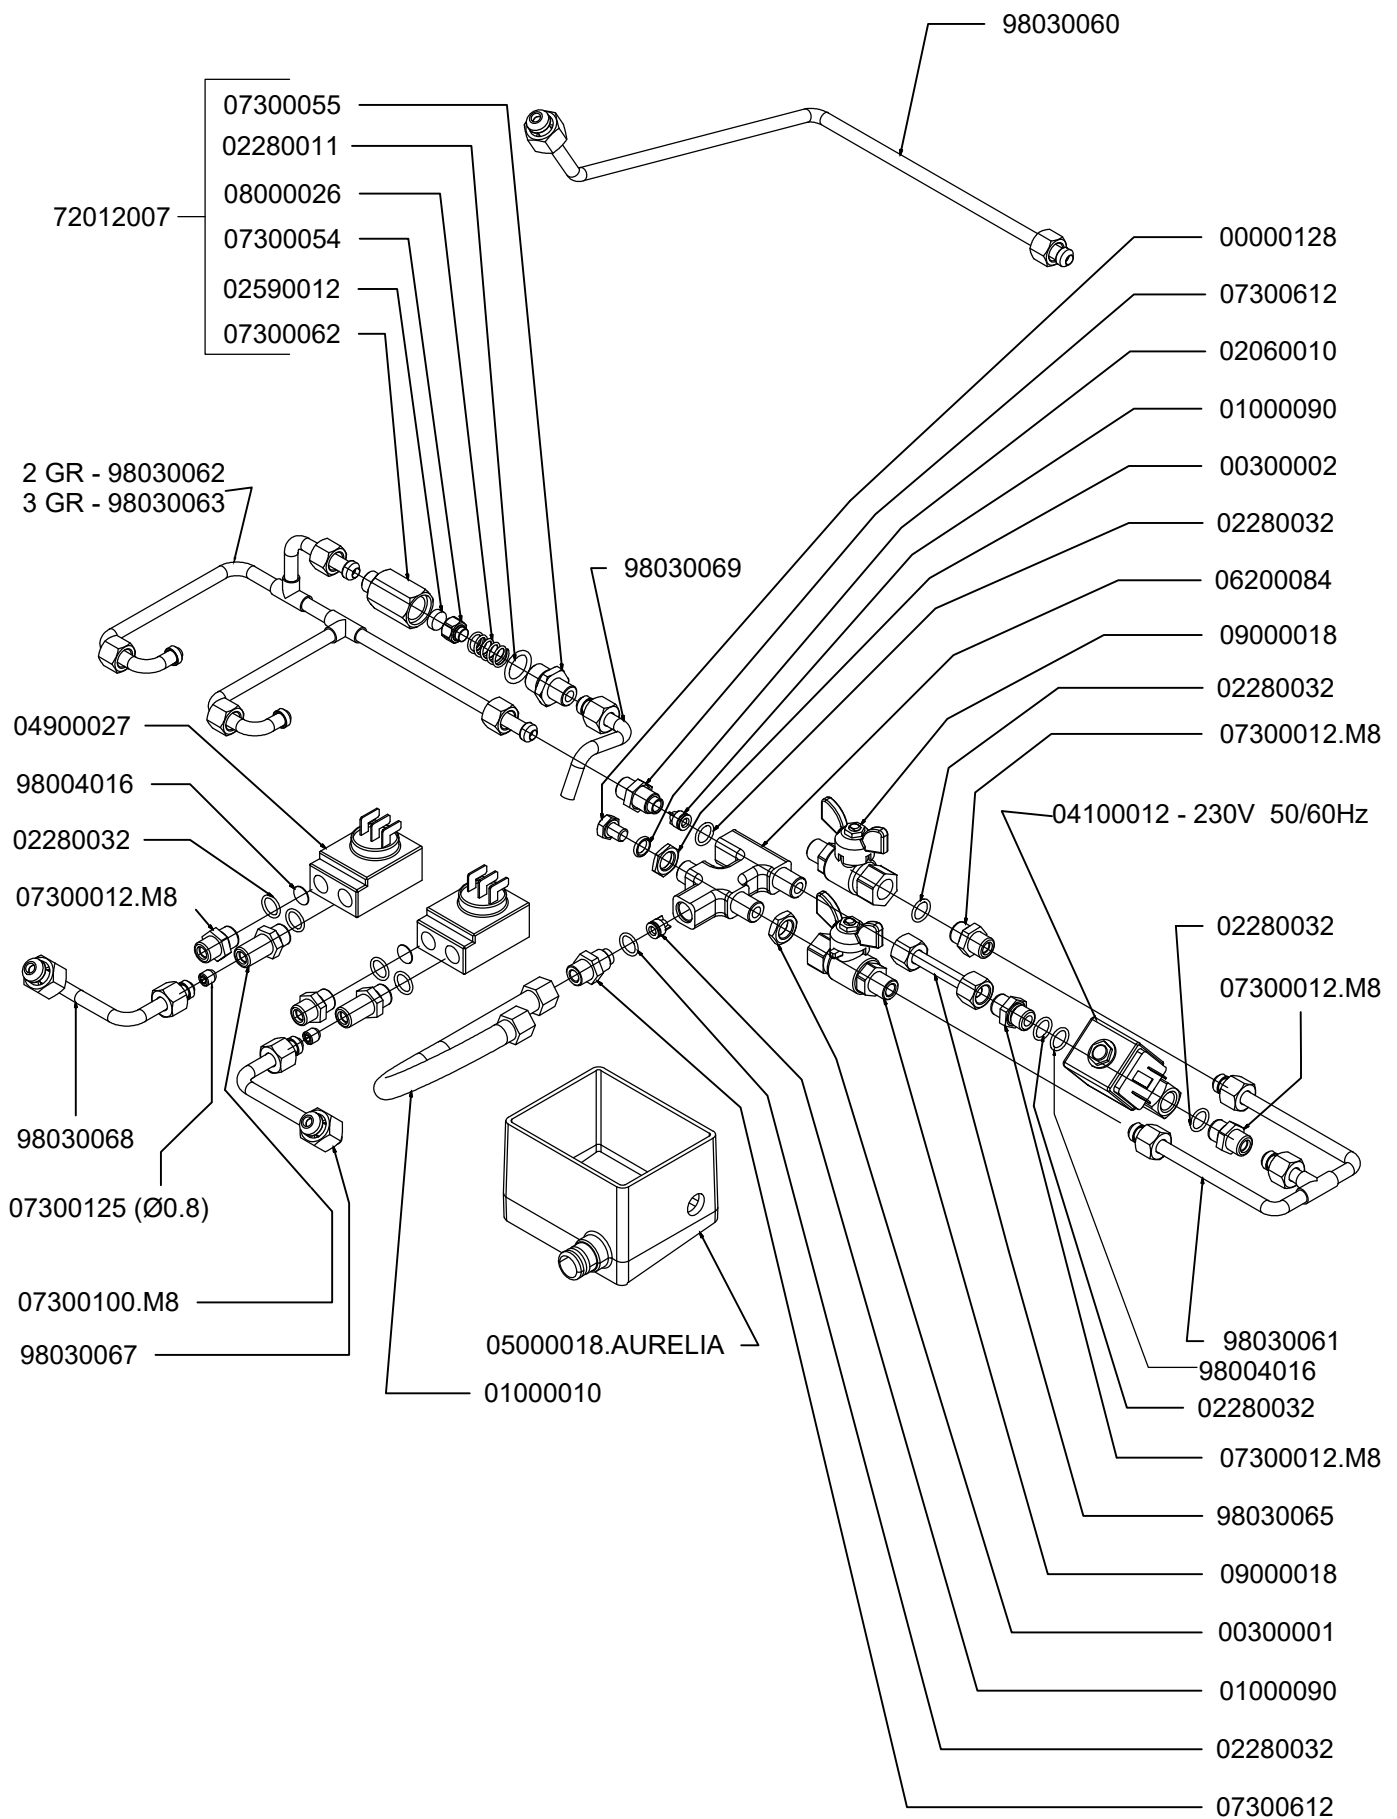

HYDRAULIC GROUP PARTS