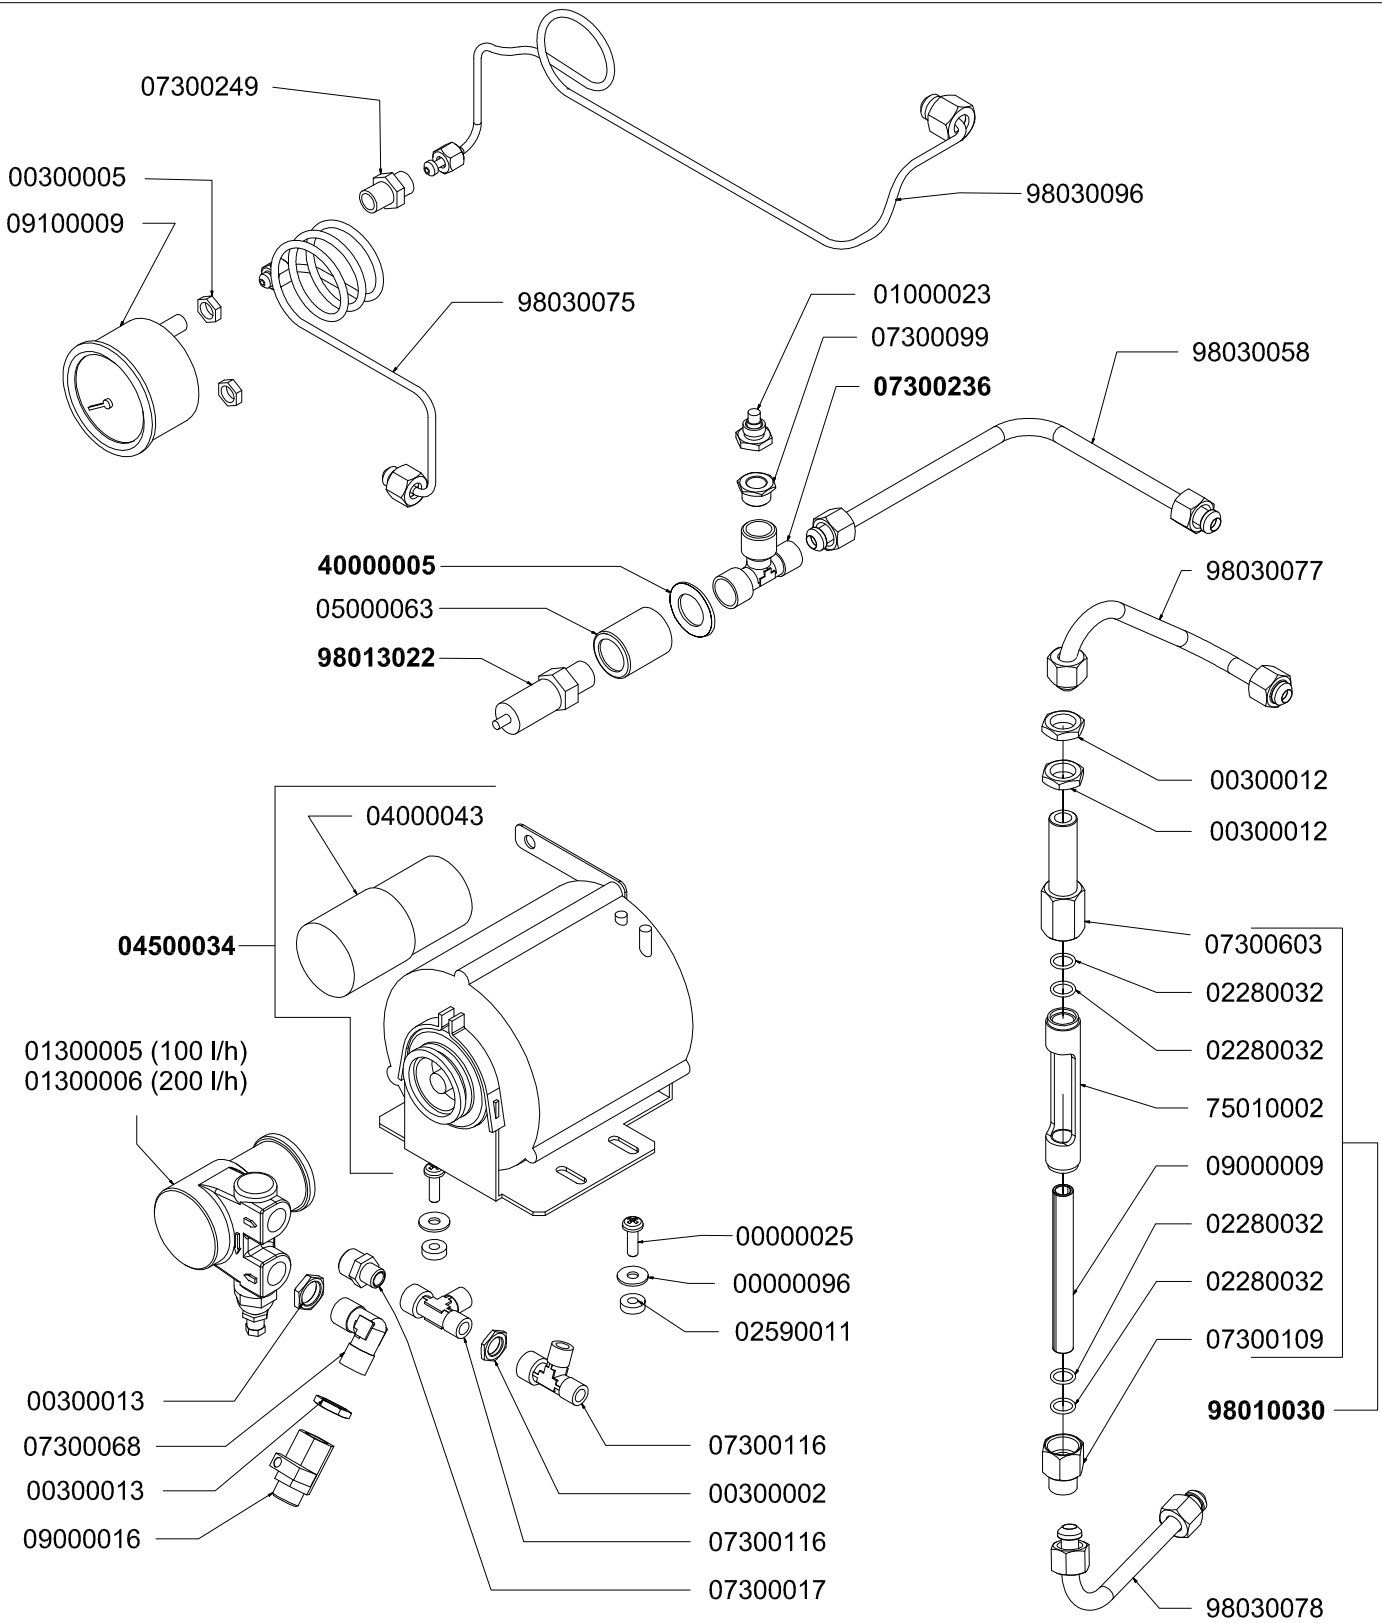

# CONTROL PANEL PARTS

SILICON BUTTONS	
	<b>04900706.S</b>
	<b>04900704.S</b>

# HYDRAULIC PARTS

HYDRAULIC COMPONENTS	
CODICE	DESCRIPTION
01000113	FILLING TUBE L=1500
01000030	FILLING TUBE L=500
01000087	DRAINING TUBE
00000133	STAINLESS STEEL GIRDLE