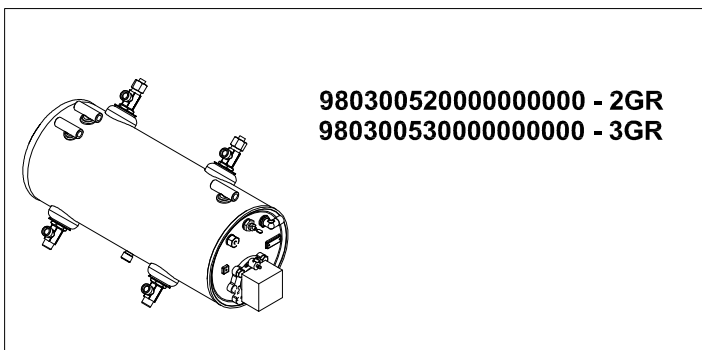

BOILER PARTS