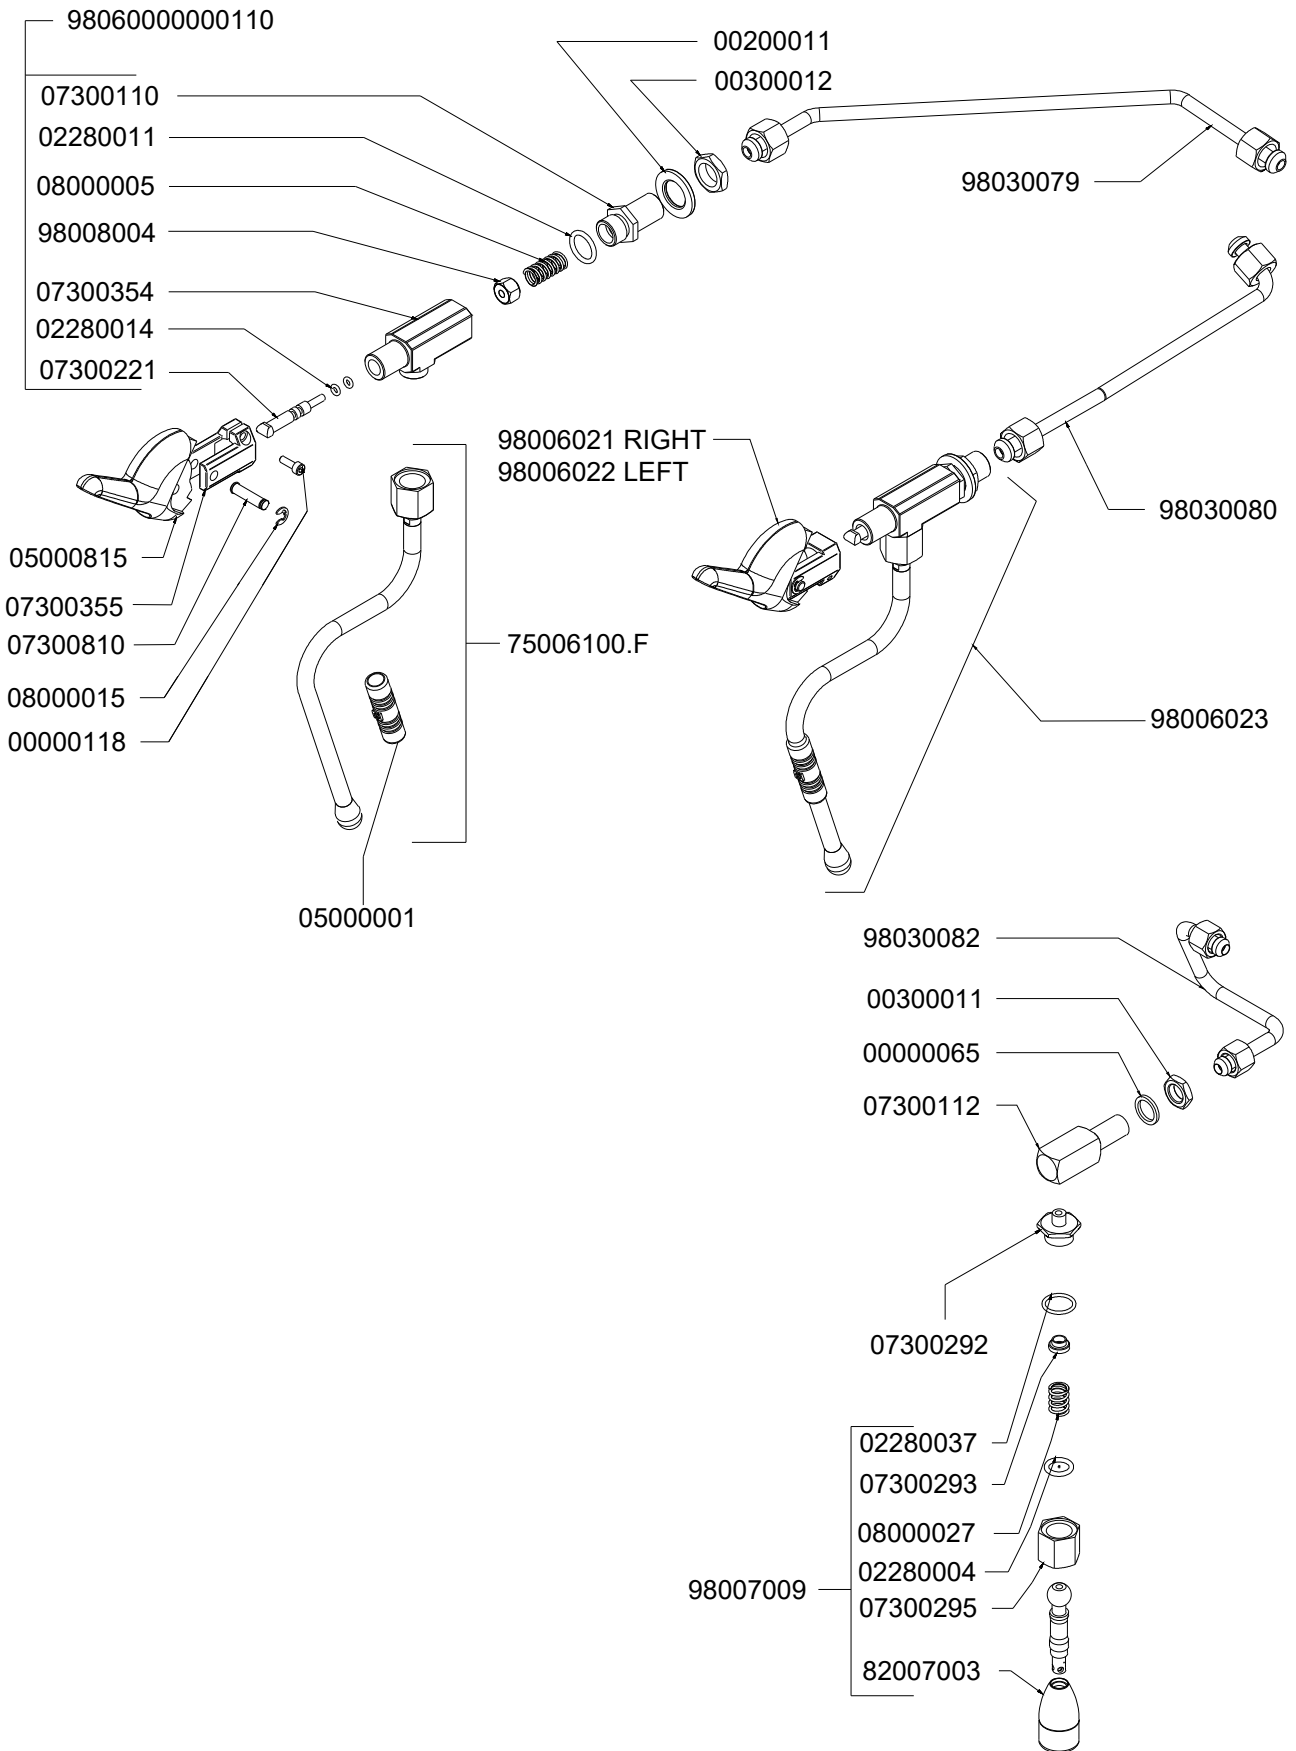

STEAM & HOT WATER VALVES PARTS