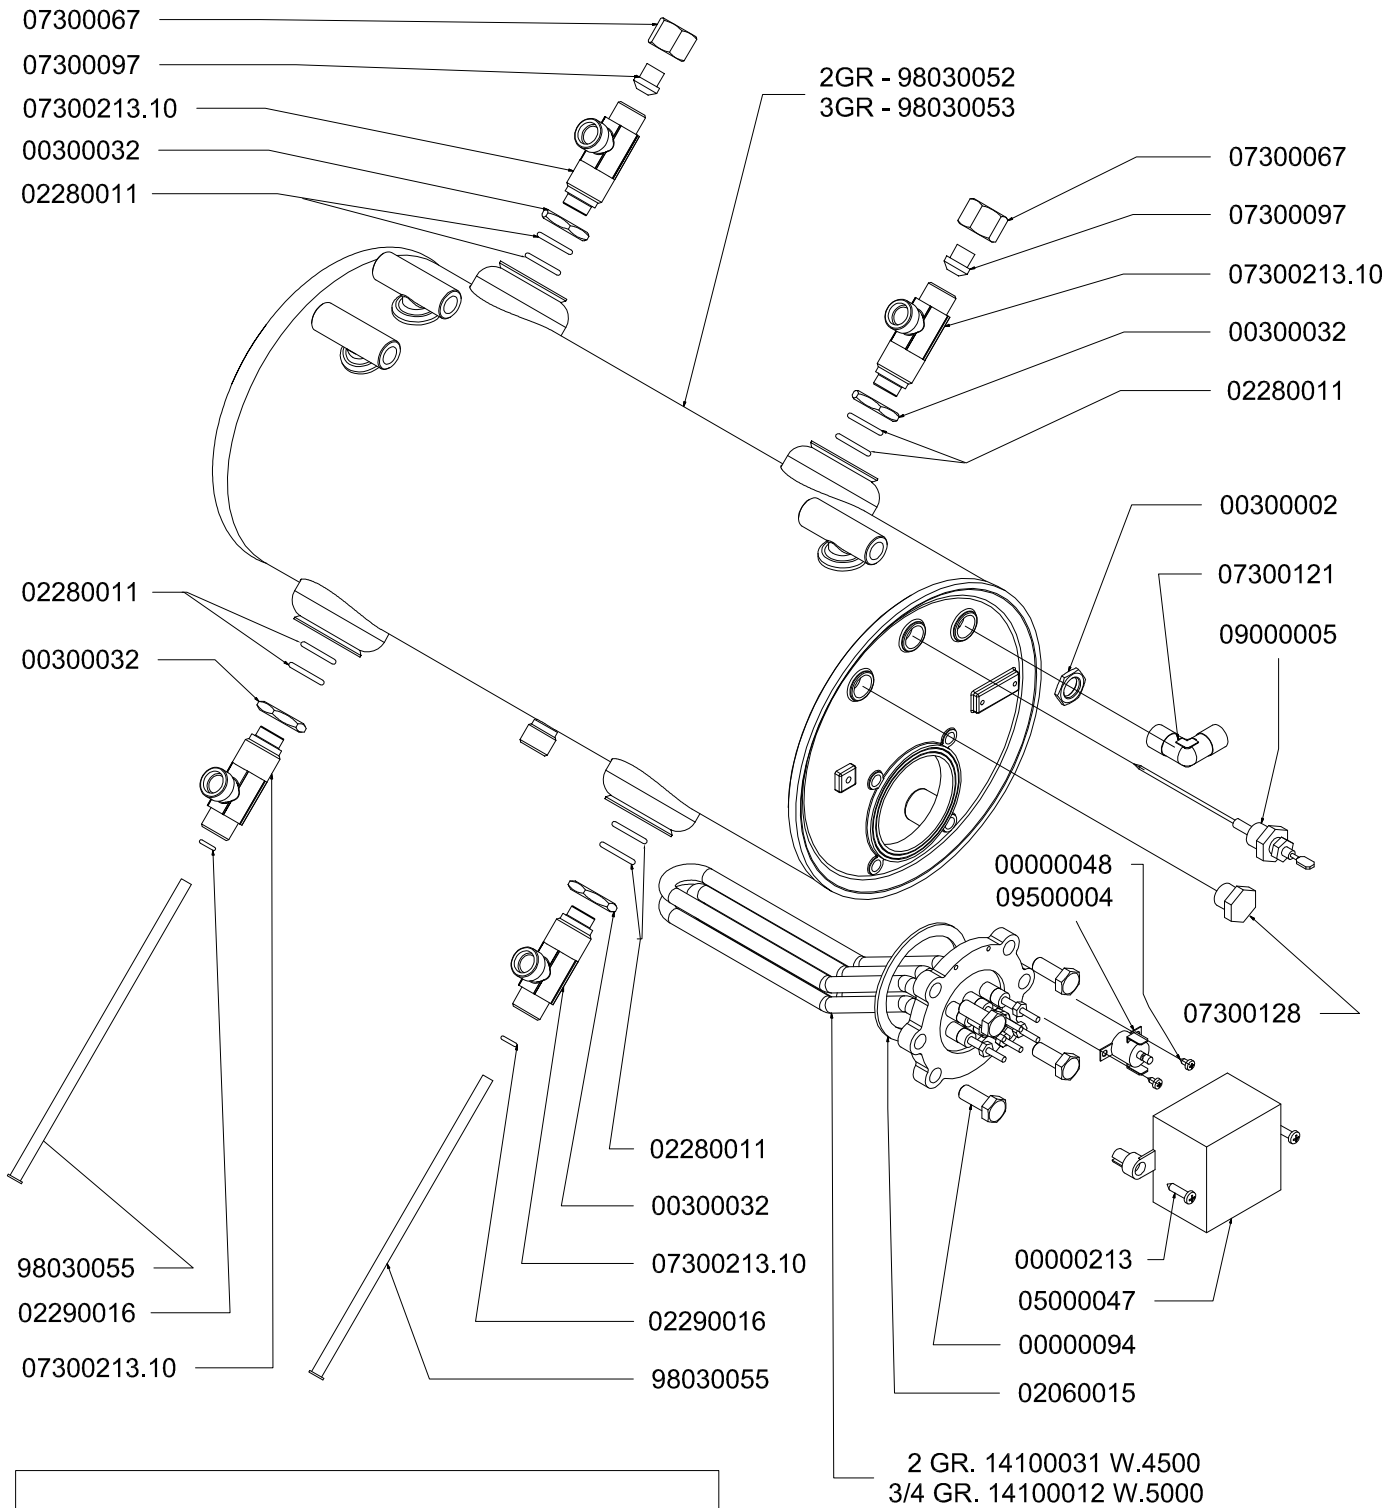

BOILER PARTS